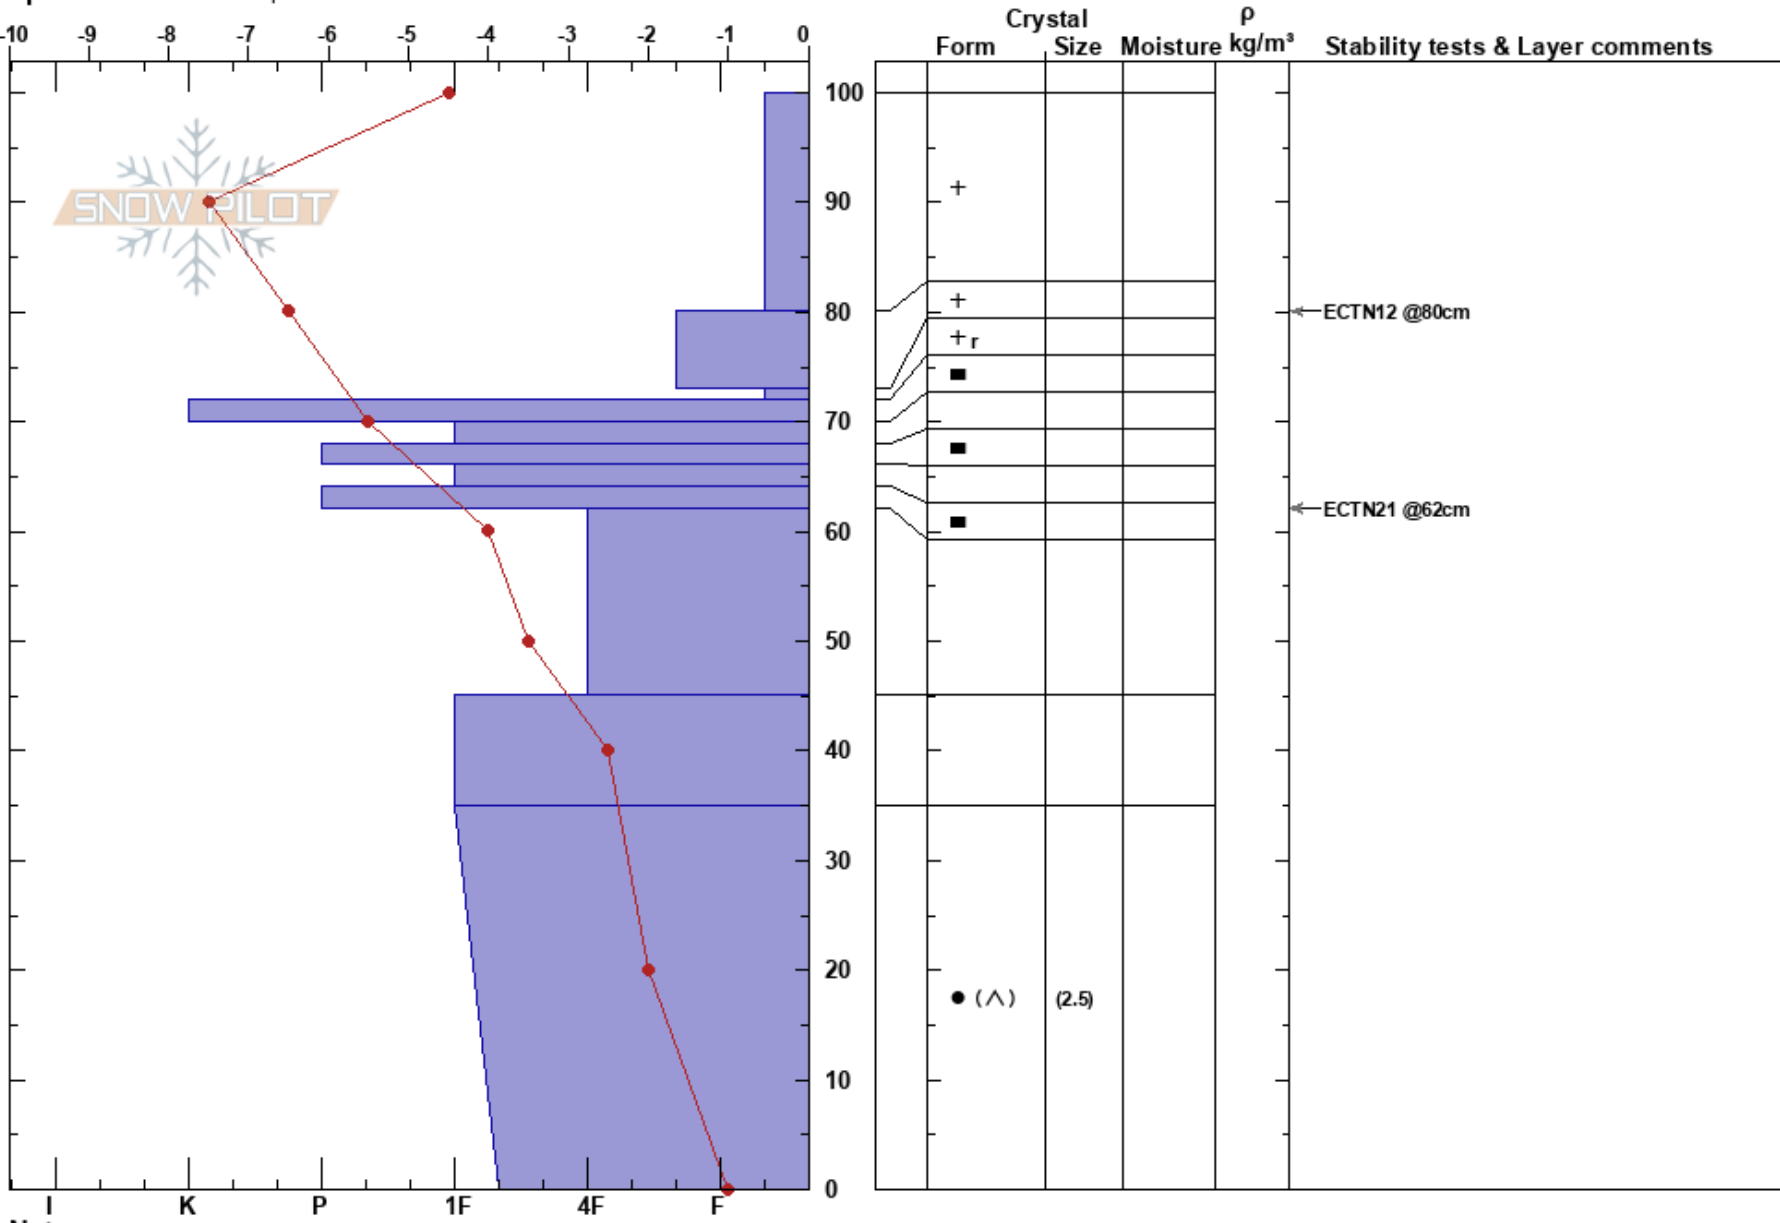

Inner Basin Area
 Kachina Peaks
 AZ
 Elevation: 9750 ft
 Aspect: 80°
 Specifics: We skied slope

Troy Marino
 12/26/2019 - 12:15pm
 Co-ord: 35.34263N, -111.64840W
 Slope Angle: 32°
 Wind Loading:

Stability: HS:100
 Air Temperature:
 Sky Cover: BKN
 Precipitation: NO
 Wind: SW Light Breeze
 Layer Notes: