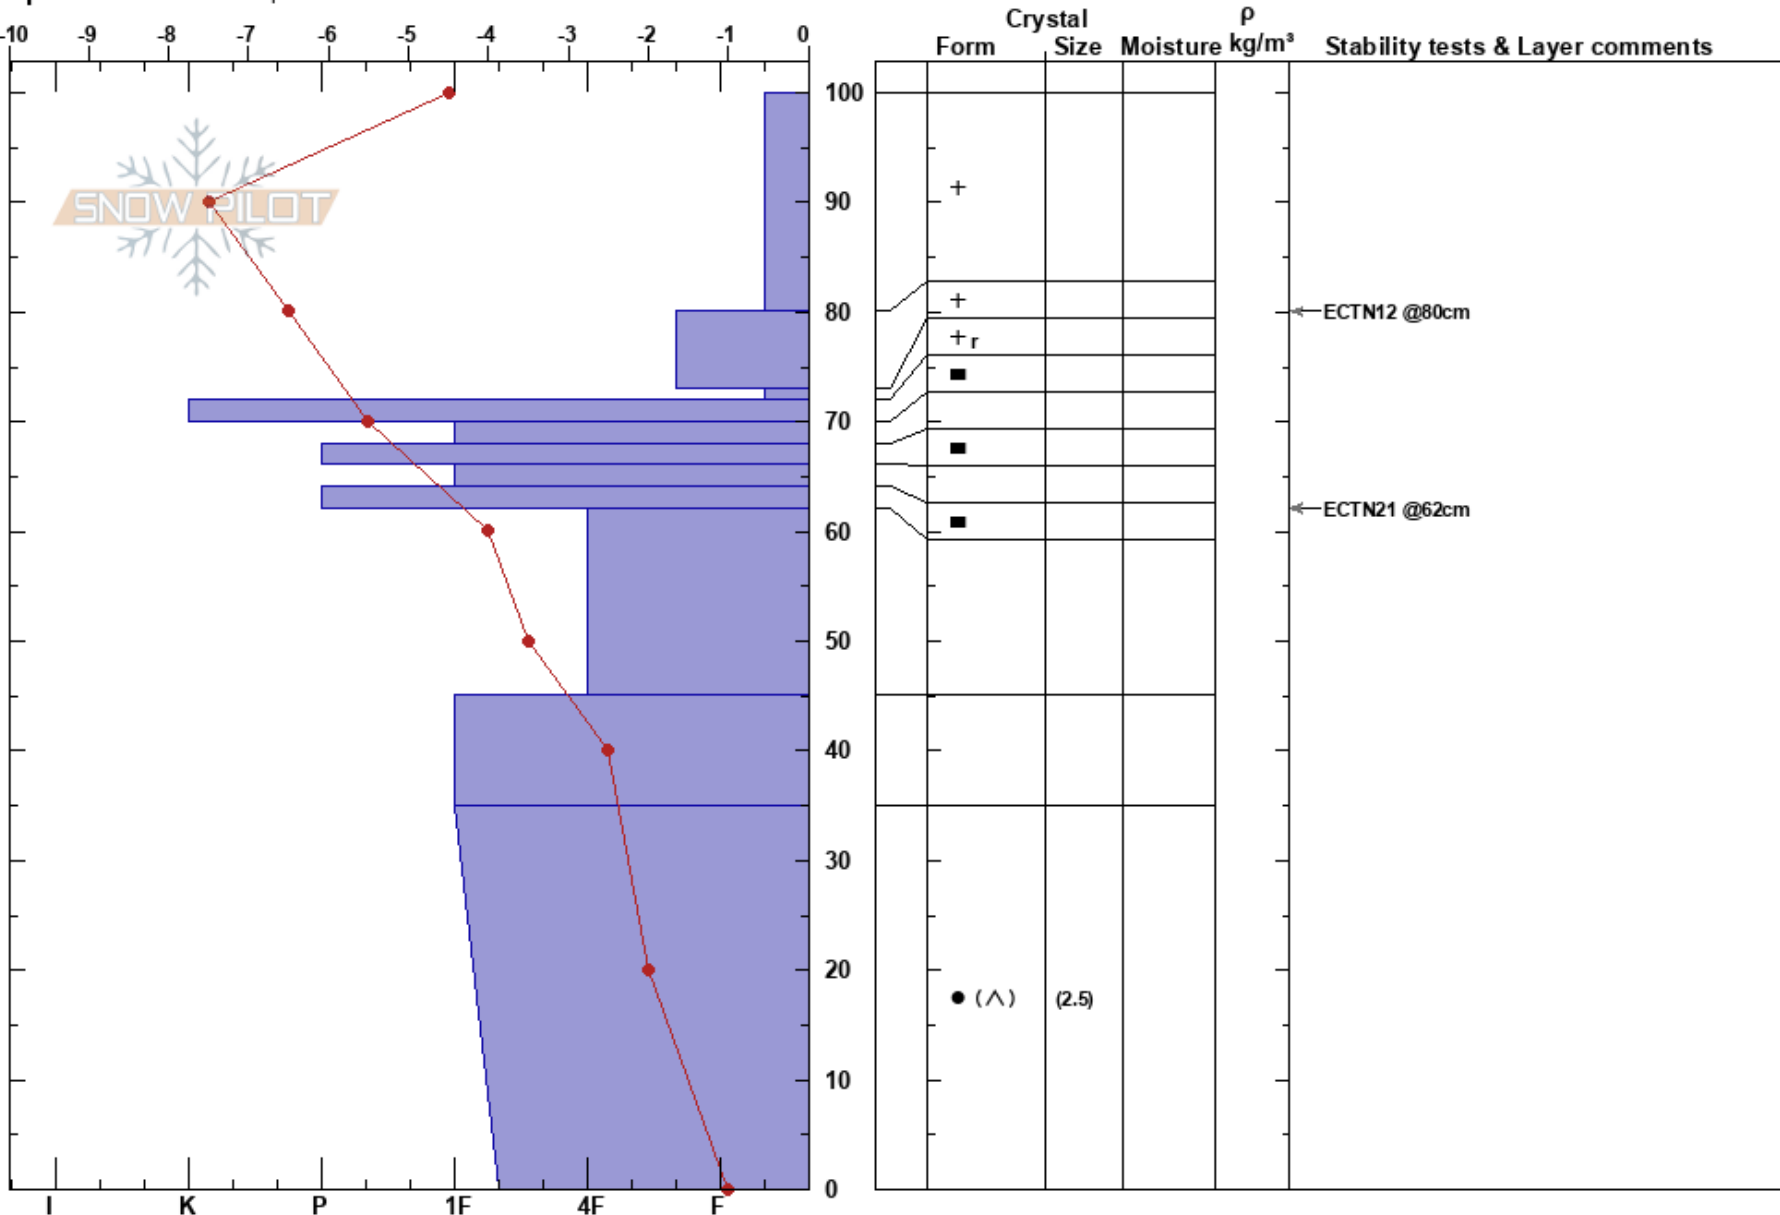

Inner Basin Area
 Kachina Peaks
 AZ
 Elevation: 9750 ft
 Aspect: 80°
 Specifics: We skied slope

Troy Marino
 12/26/2019 - 12:15pm
 Co-ord: 35.34263N, -111.64840W
 Slope Angle: 32°
 Wind Loading:

Stability:
 Air Temperature:
 Sky Cover: BKN
 Precipitation: NO
 Wind: SW Light Breeze

HS:100

Layer Notes:

Notes: