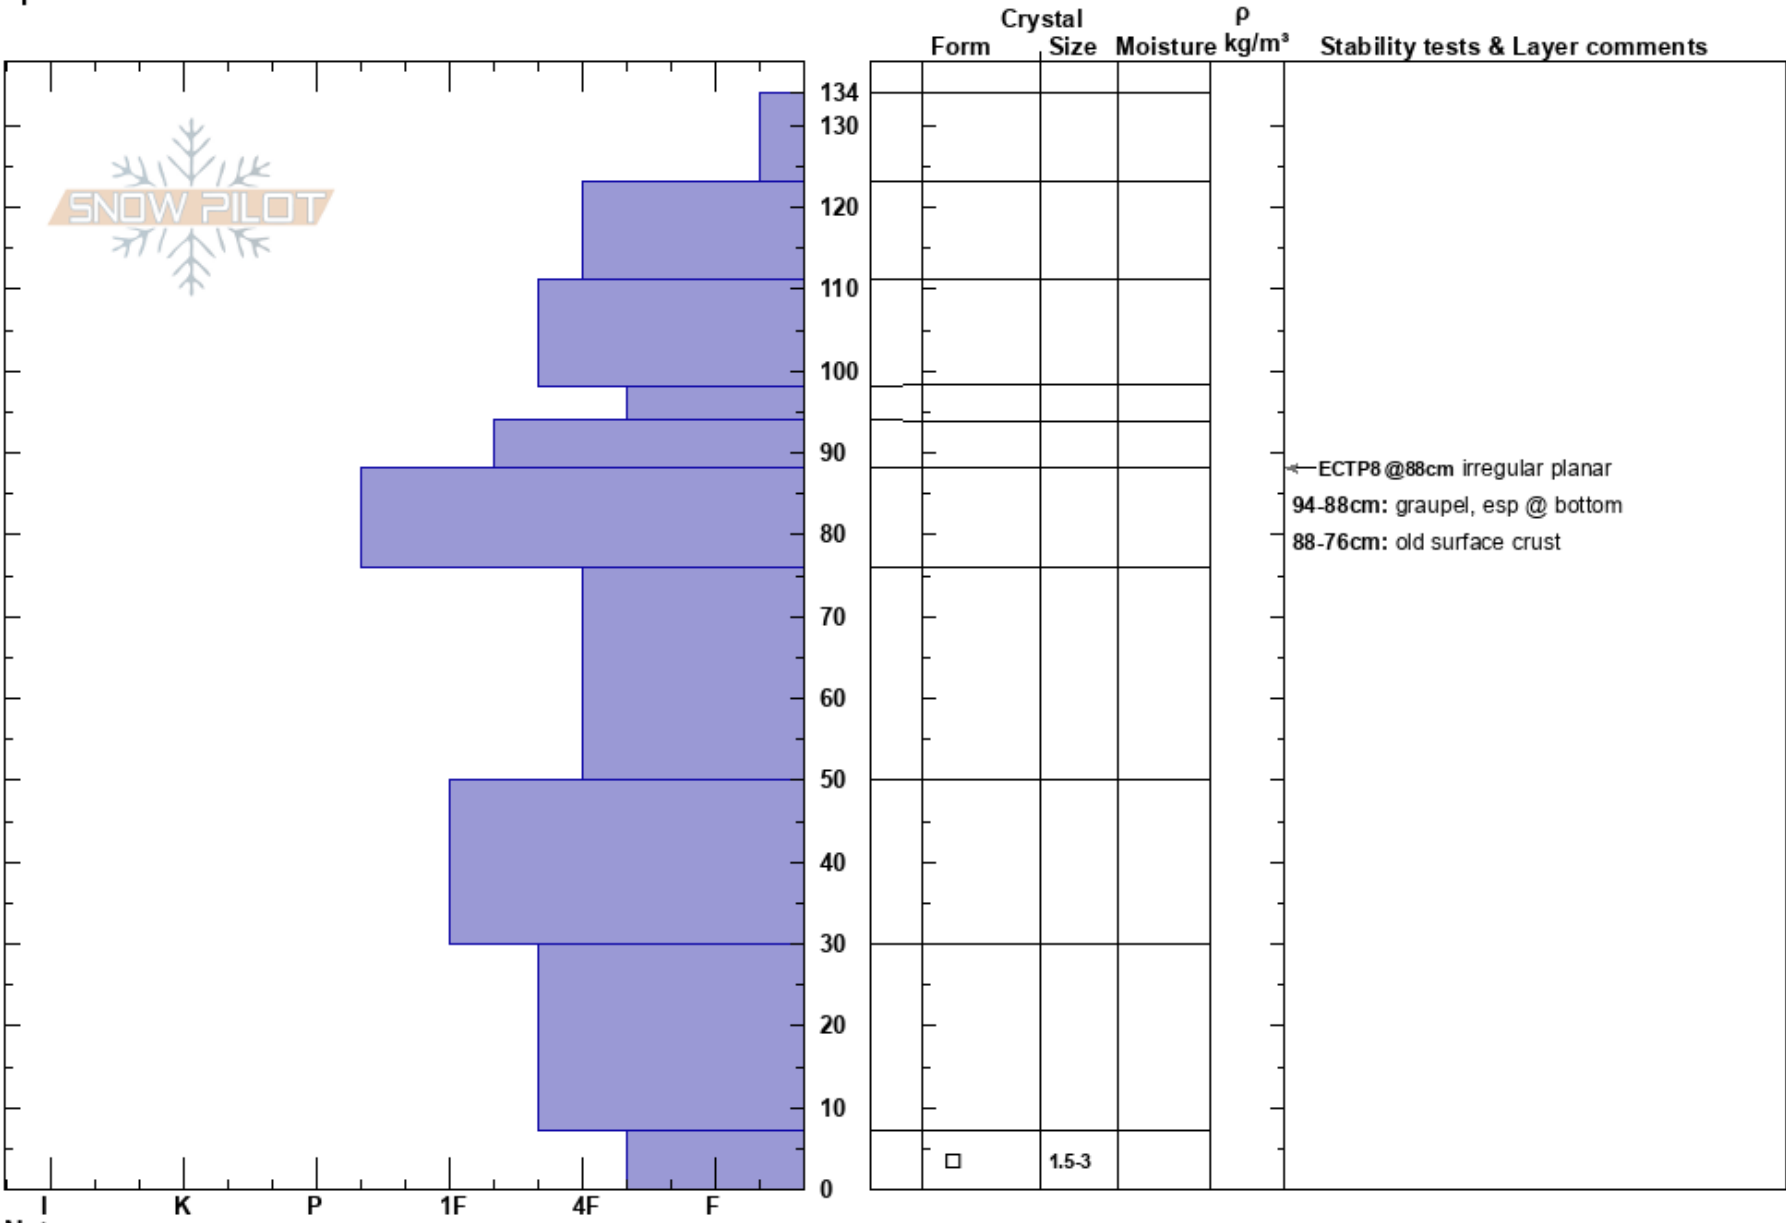

Darkside by Julies  
 La Sal Mountains  
 UT  
**Elevation:** 10987 ft  
**Aspect:** 320°  
**Specifics:**

Travis Nauman  
 12/26/2019 - 11:30am  
**Co-ord:** 38.46414N, -109.25161E  
**Slope Angle:** 25°  
**Wind Loading:** yes

**Stability:**  
**Air Temperature:** 12°F  
**Sky Cover:** FEW  
**Precipitation:** S-1  
**Wind:** Calm

**HS:** 134  
**Layer Notes:**  
 94-88cm: graupel, esp @ bottom  
 88-76cm: old surface crust  
 76-50cm: Problematic layer

← ECTP8 @ 88cm irregular planar  
 94-88cm: graupel, esp @ bottom  
 88-76cm: old surface crust

**Notes:** 3-4" wind loaded