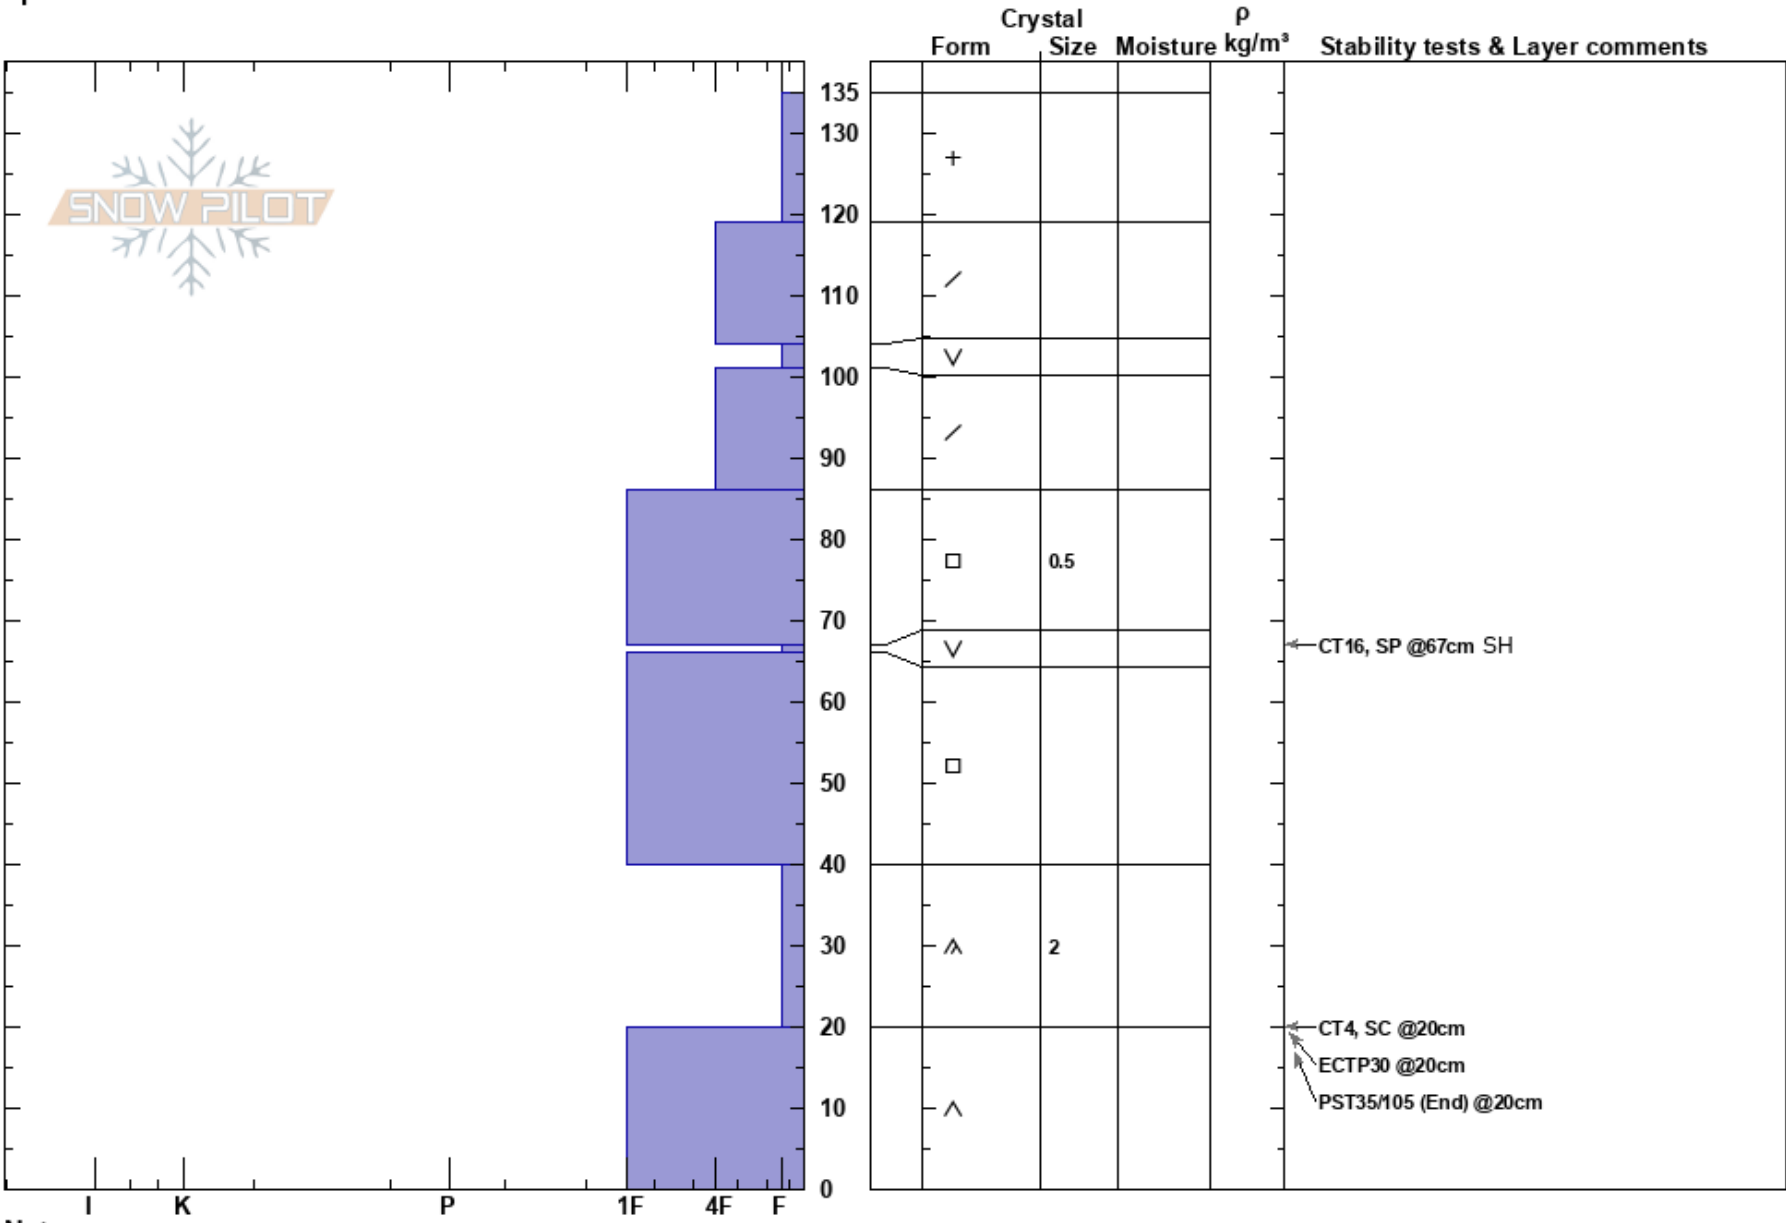

Glacier Gulch
 Teton Range
 WY
 Elevation: 9057 ft
 Aspect: NE
 Specifics:

Nancy Bockino
 12/26/2019 - 2:00pm
 Co-ord: 12T 518590E 4841877N
 Slope Angle: 30°
 Wind Loading:

Stability:
 Air Temperature:
 Sky Cover: BKN
 Precipitation: S-1
 Wind: Calm

HS:135
 Layer Notes:
 40-20cm: Problematic layer

Notes: