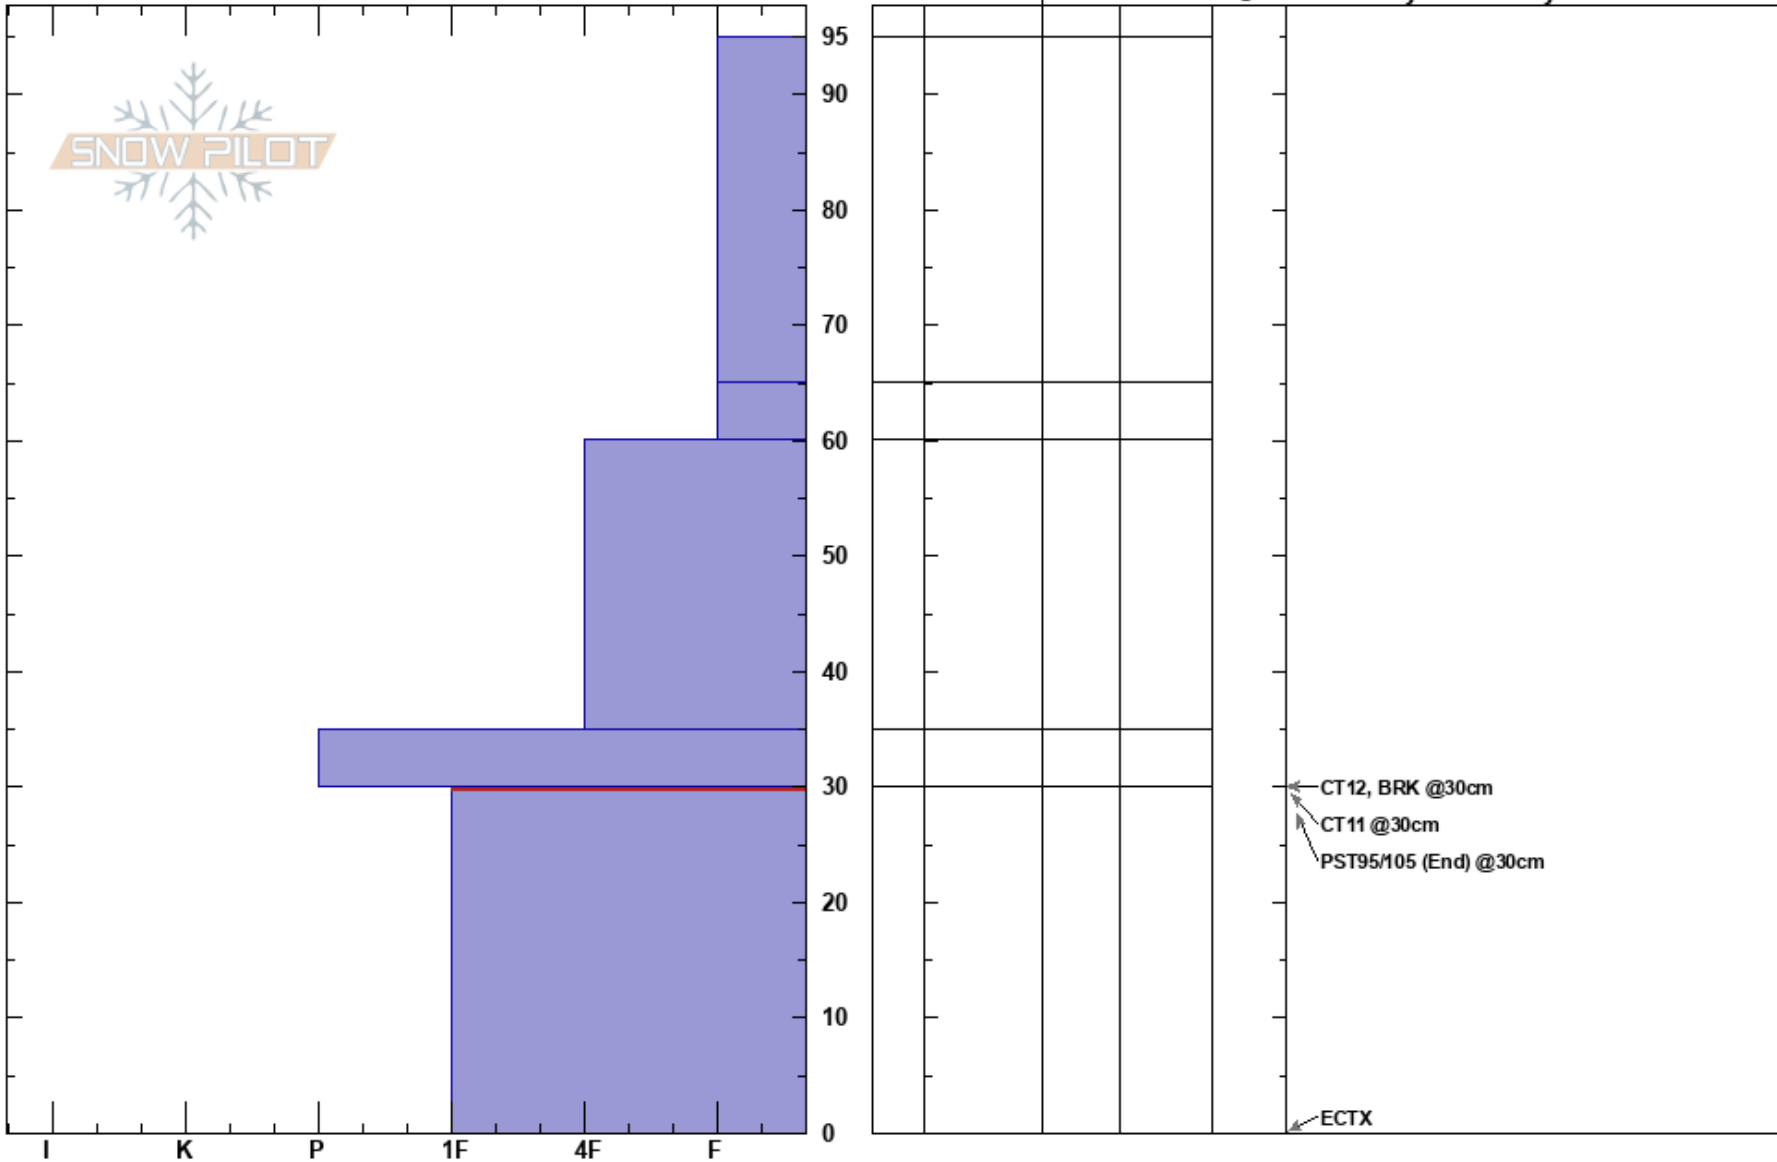

Above BWG  
Teton Range  
WY  
**Elevation:** 8516 ft  
**Aspect:** SE  
**Specifics:**

colin wann  
12/26/2019 - 1:00pm  
**Co-ord:** 43.72482N, -110.76755W  
**Slope Angle:**  
**Wind Loading:**

**Stability:** Fair **HS:**95 **Layer Notes:**  
**Air Temperature:** **PF:**80 30-0cm: Problematic layer  
**Sky Cover:** BKN  
**Precipitation:** S-1  
**Wind:**