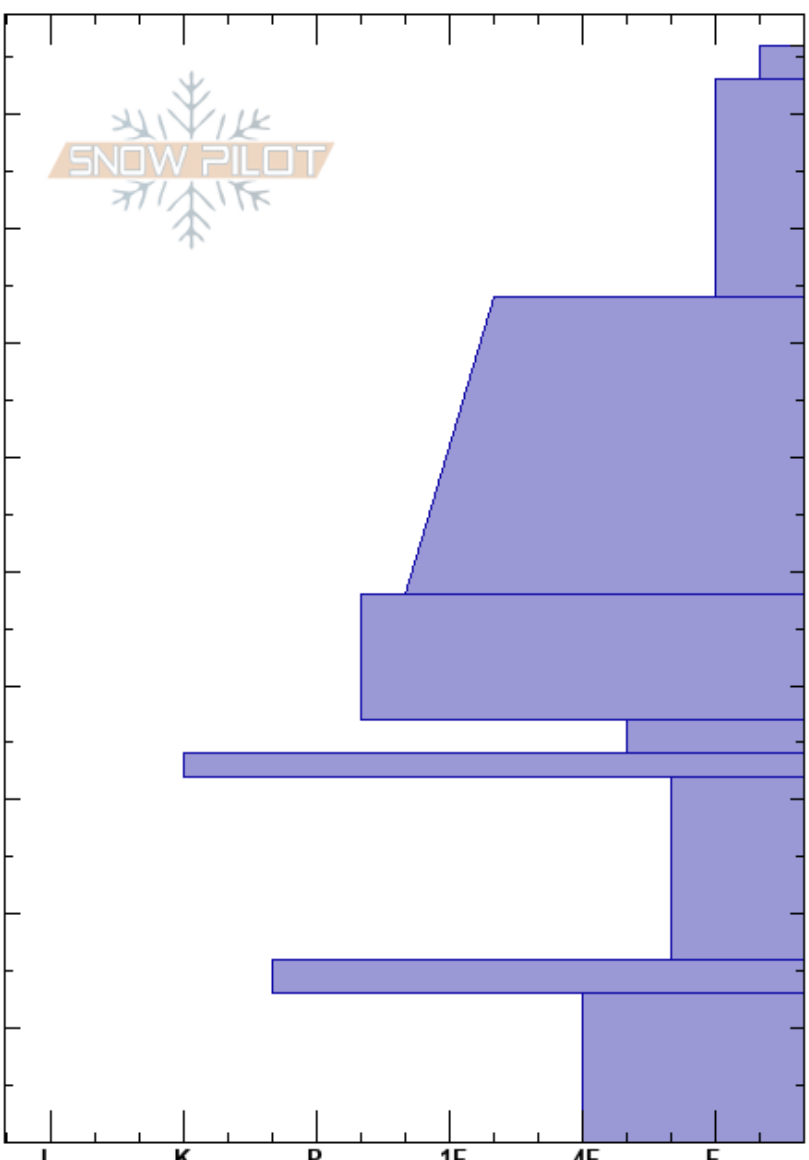

Sub Shields
 Southern Glacier Nationa
 MT
 Elevation: 6750 ft
 Aspect: 18°
 Specifics:

Cam Johnson
 12/26/2019 - 2:40pm
 Co-ord: 48.28380N, -113.47880W
 Slope Angle: 28°
 Wind Loading: previous

Stability:
 Air Temperature:
 Sky Cover: BKN
 Precipitation: NO
 Wind: Calm

Layer Notes:

HS:96
 PF:35
 PS:20

Height (ft)	Crystal		Moisture	ρ kg/m ³	Stability tests & Layer comments
	Form	Size			
96	*				
90	∇ (/)	6(3)			
80	□				
70					← ECTN14 @74cm ← ECTN12 @74cm
60	•				
50					
40	.				
35	□	0.5-1			
30	■				
25	□	1-2			
15	⊙				
10	□	1-2			
0					