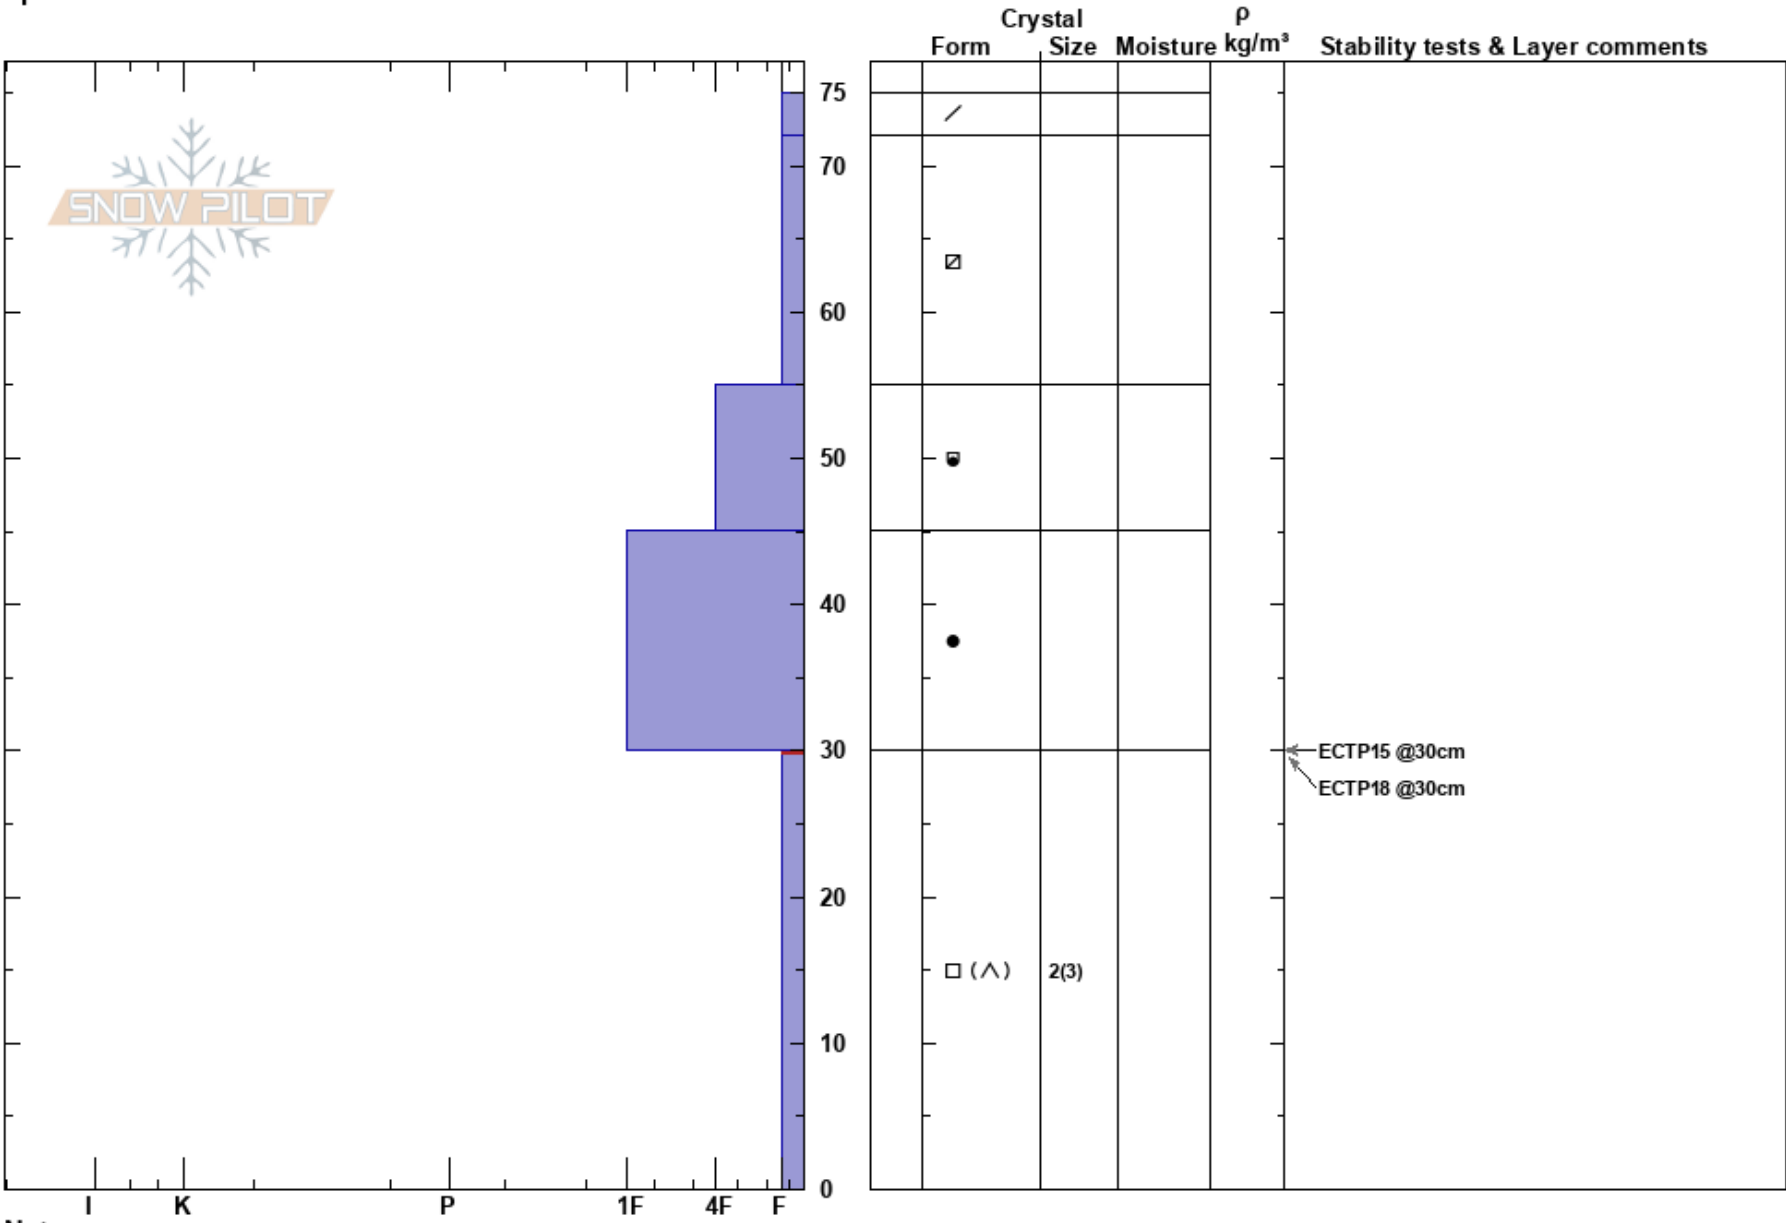

Quandary Peak
 Vail/Summit County
 CO
 Elevation: 11839 ft
 Aspect: E
 Specifics:

Kreston Rohrig
 12/26/2019 - 1:00pm
 Co-ord: 39.39516N, -106.07703W
 Slope Angle: 25°
 Wind Loading: previous

Stability:
 Air Temperature:
 Sky Cover: FEW
 Precipitation: NO
 Wind: W Light Breeze

HS:75
 PF:20
 PS:5
 30-0cm: Problematic layer

Notes: