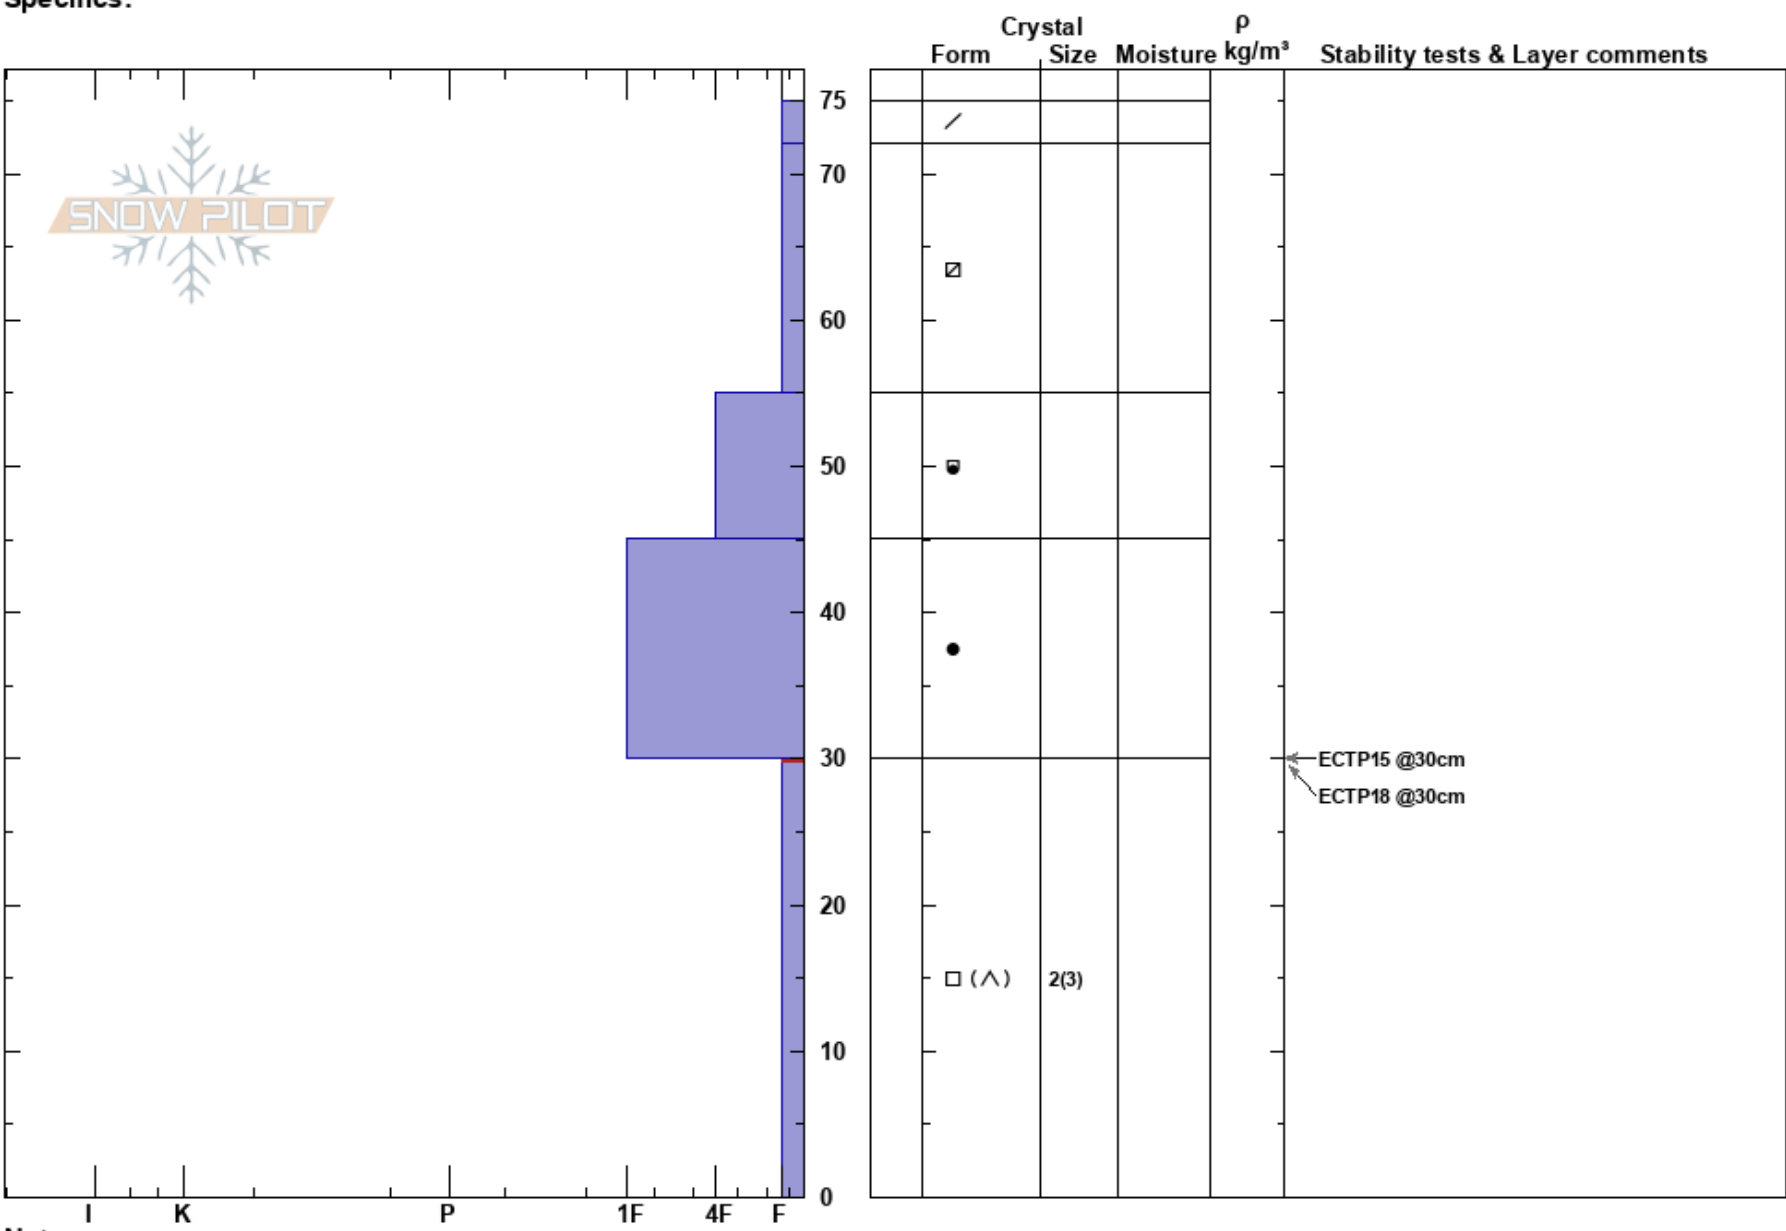

Quandary Peak
 Vail/Summit County
 CO
Elevation: 11839 ft
Aspect: E
Specifics:

Kreston Rohrig
 12/26/2019 - 1:00pm
Co-ord: 39.39516N, -106.07703W
Slope Angle: 25°
Wind Loading: previous

Stability:
Air Temperature:
Sky Cover: FEW
Precipitation: NO
Wind: W Light Breeze

HS:75
PF:20
PS:5
 30-0cm: Problematic layer

Notes: