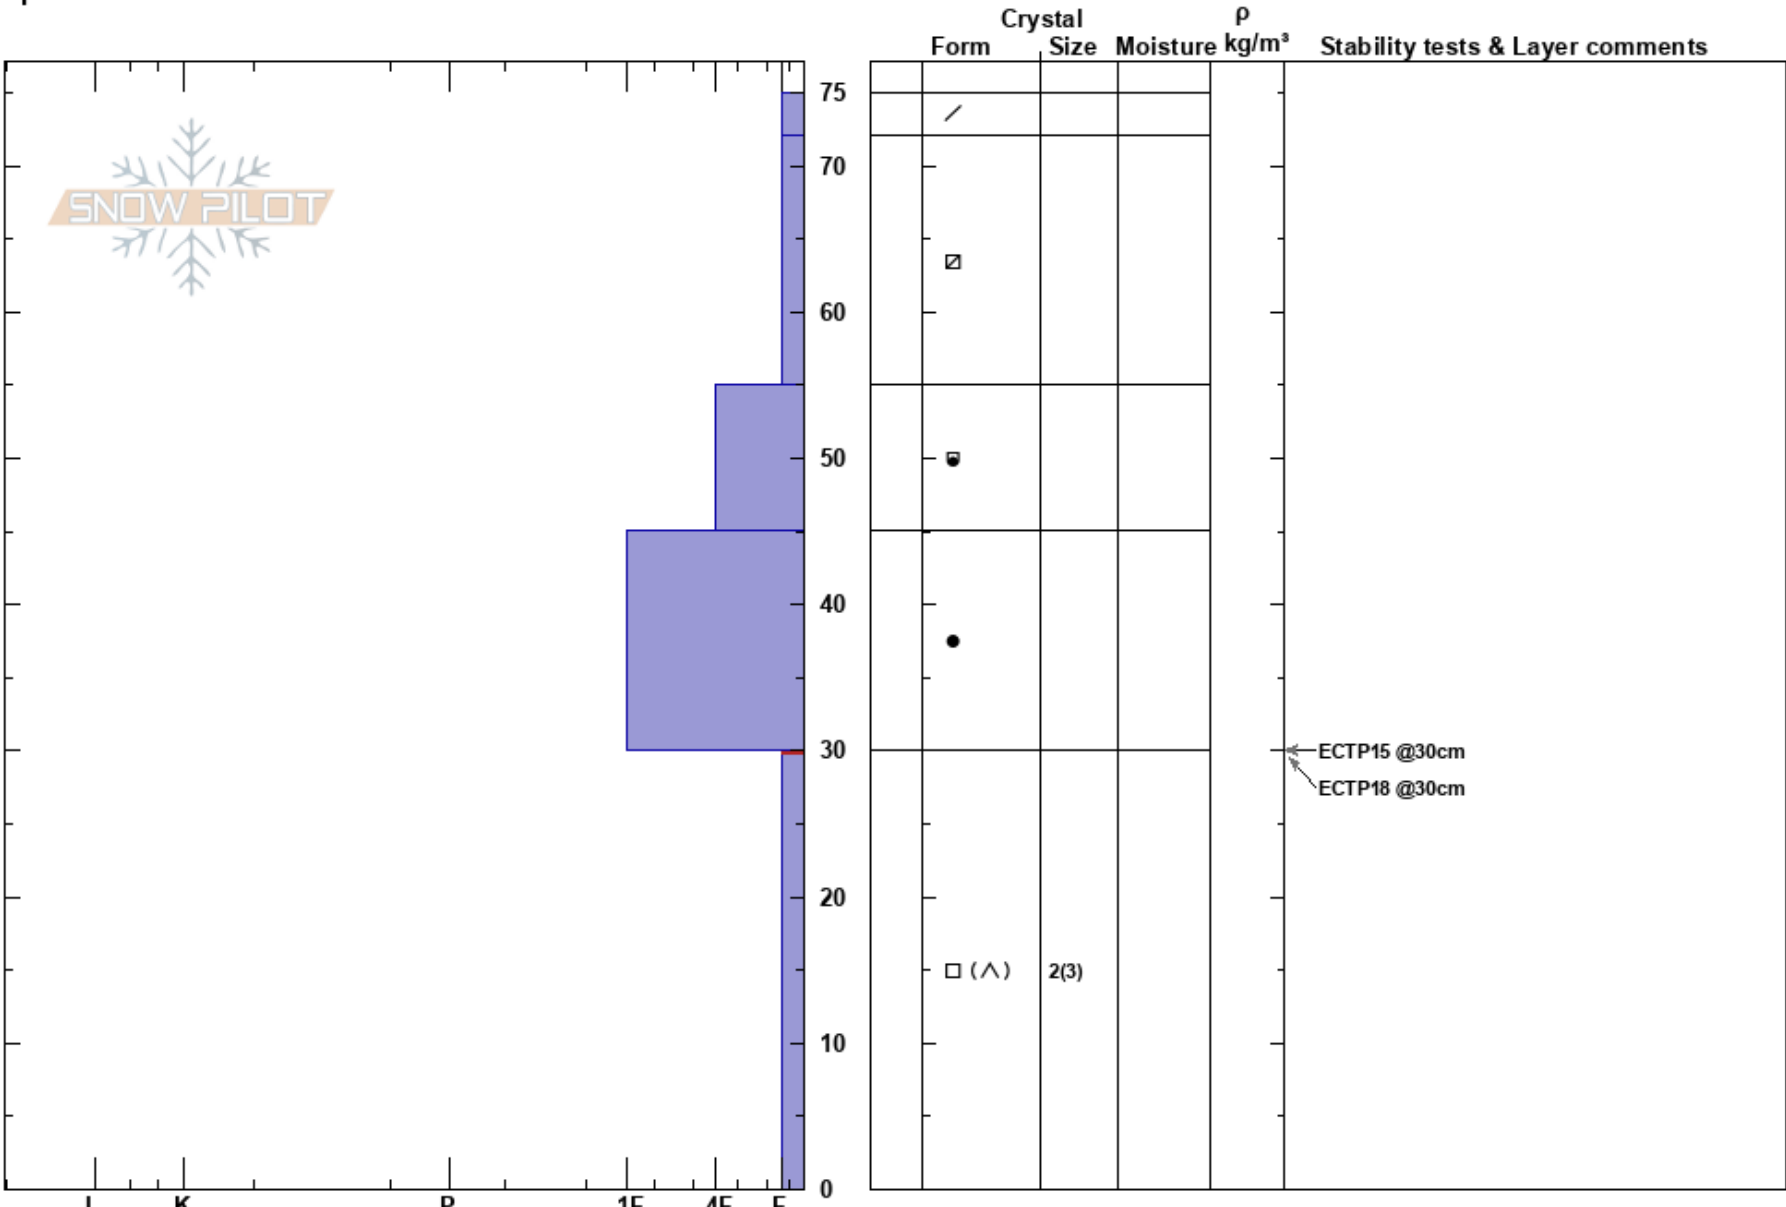

Quandary Peak
 Vail/Summit County
 CO
Elevation: 11839 ft
Aspect: E
Specifics:

Kreston Rohrig
 12/26/2019 - 1:00pm
Co-ord: 39.39516N, -106.07703W
Slope Angle: 25°
Wind Loading: previous

Stability:
Air Temperature:
Sky Cover: FEW
Precipitation: NO
Wind: W Light Breeze

HS:75
PF:20
PS:5
 30-0cm: Problematic layer

Notes: