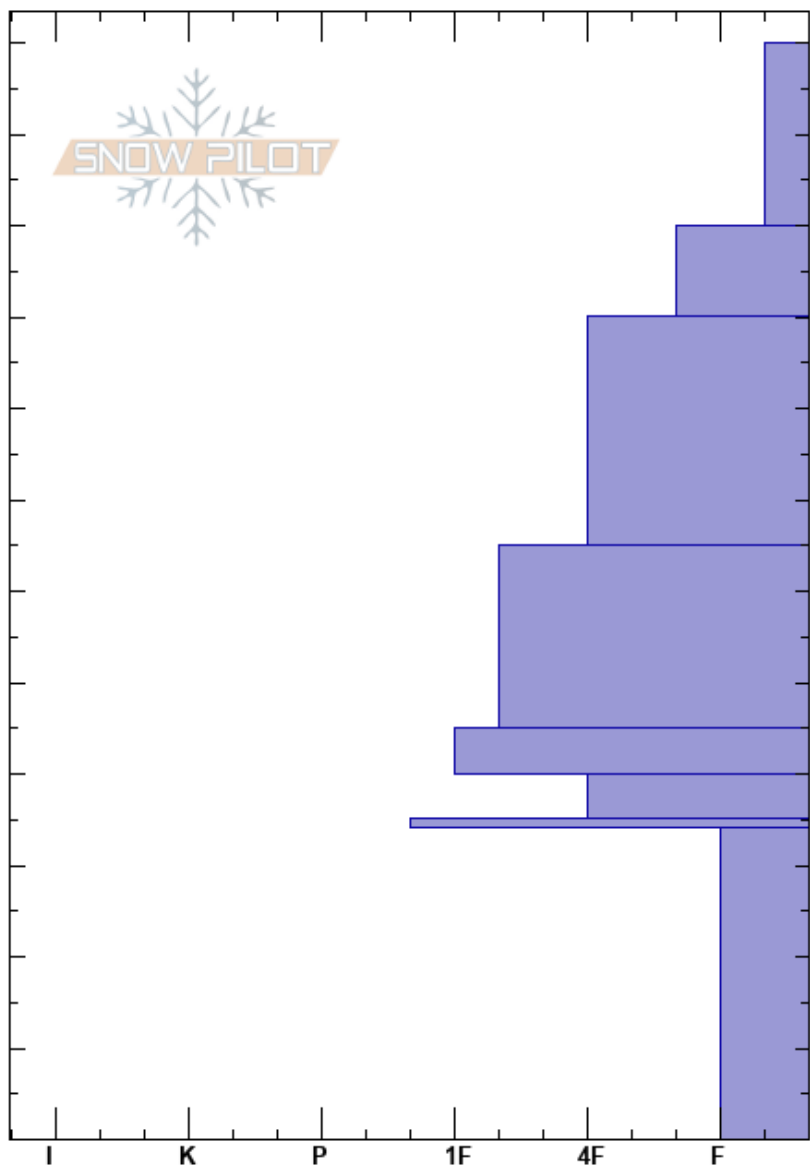

Big Cat 4 lower start  
 Uinta Range  
 UT  
 Elevation: 9580 ft  
 Aspect: 35°  
 Specifics: We skied slope

Christopher Brown  
 12/26/2019 - 11:00am  
 Co-ord: 40.82036N, -111.08344W  
 Slope Angle: 34°  
 Wind Loading: no

Stability: Good  
 Air Temperature:  
 Sky Cover: FEW  
 Precipitation: NO  
 Wind: SE Light Breeze

HS:120  
 35-34cm: Decomposing  
 34-0cm: Problematic layer

Crystal Form	Crystal Size	Moisture	$\rho$ kg/m <sup>3</sup>	Stability tests & Layer comments
+	1-2			
/	0.5-1.5			
/ (●)	0.5-1			
□ (⊖)	0.5-1.5			
□ (⊖)	1-2			
□	1-2			
⊙⊙				
^	1-3			ECTP11 @33cm CT18, Q1 @33cm CT11, Q1 @33cm