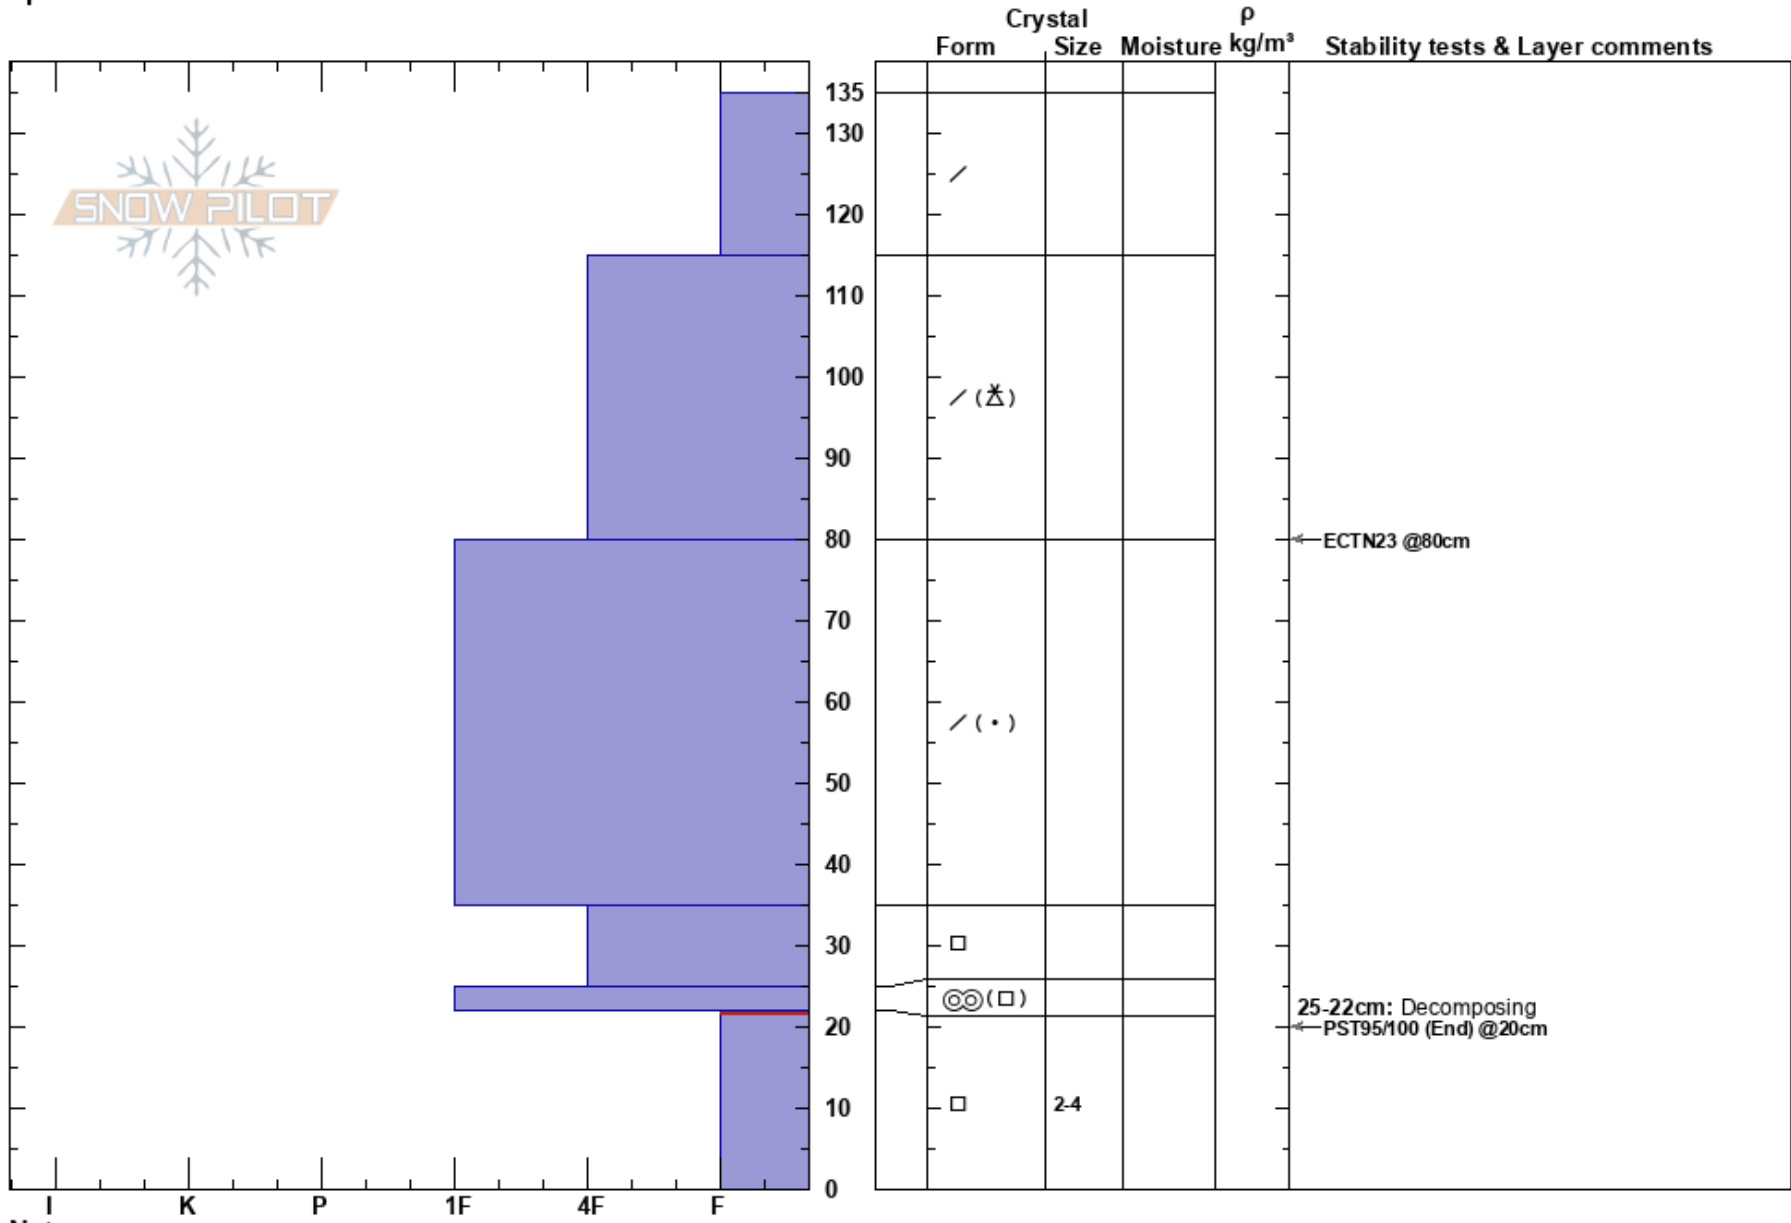

Upper Dead Tree
 Palisades
 WY
 Elevation: 8837 ft
 Aspect: E
 Specifics:

John Wauters
 12/21/2019 - 1:00pm
 Co-ord: 43.37303N, -111.06608W
 Slope Angle: 32°
 Wind Loading: no

Stability:
 Air Temperature:
 Sky Cover: CLR
 Precipitation: NO
 Wind: S Moderate

HS:135
 PF:40
 PS:25
 25-22cm: Decomposing
 22-0cm: Problematic layer

Notes: