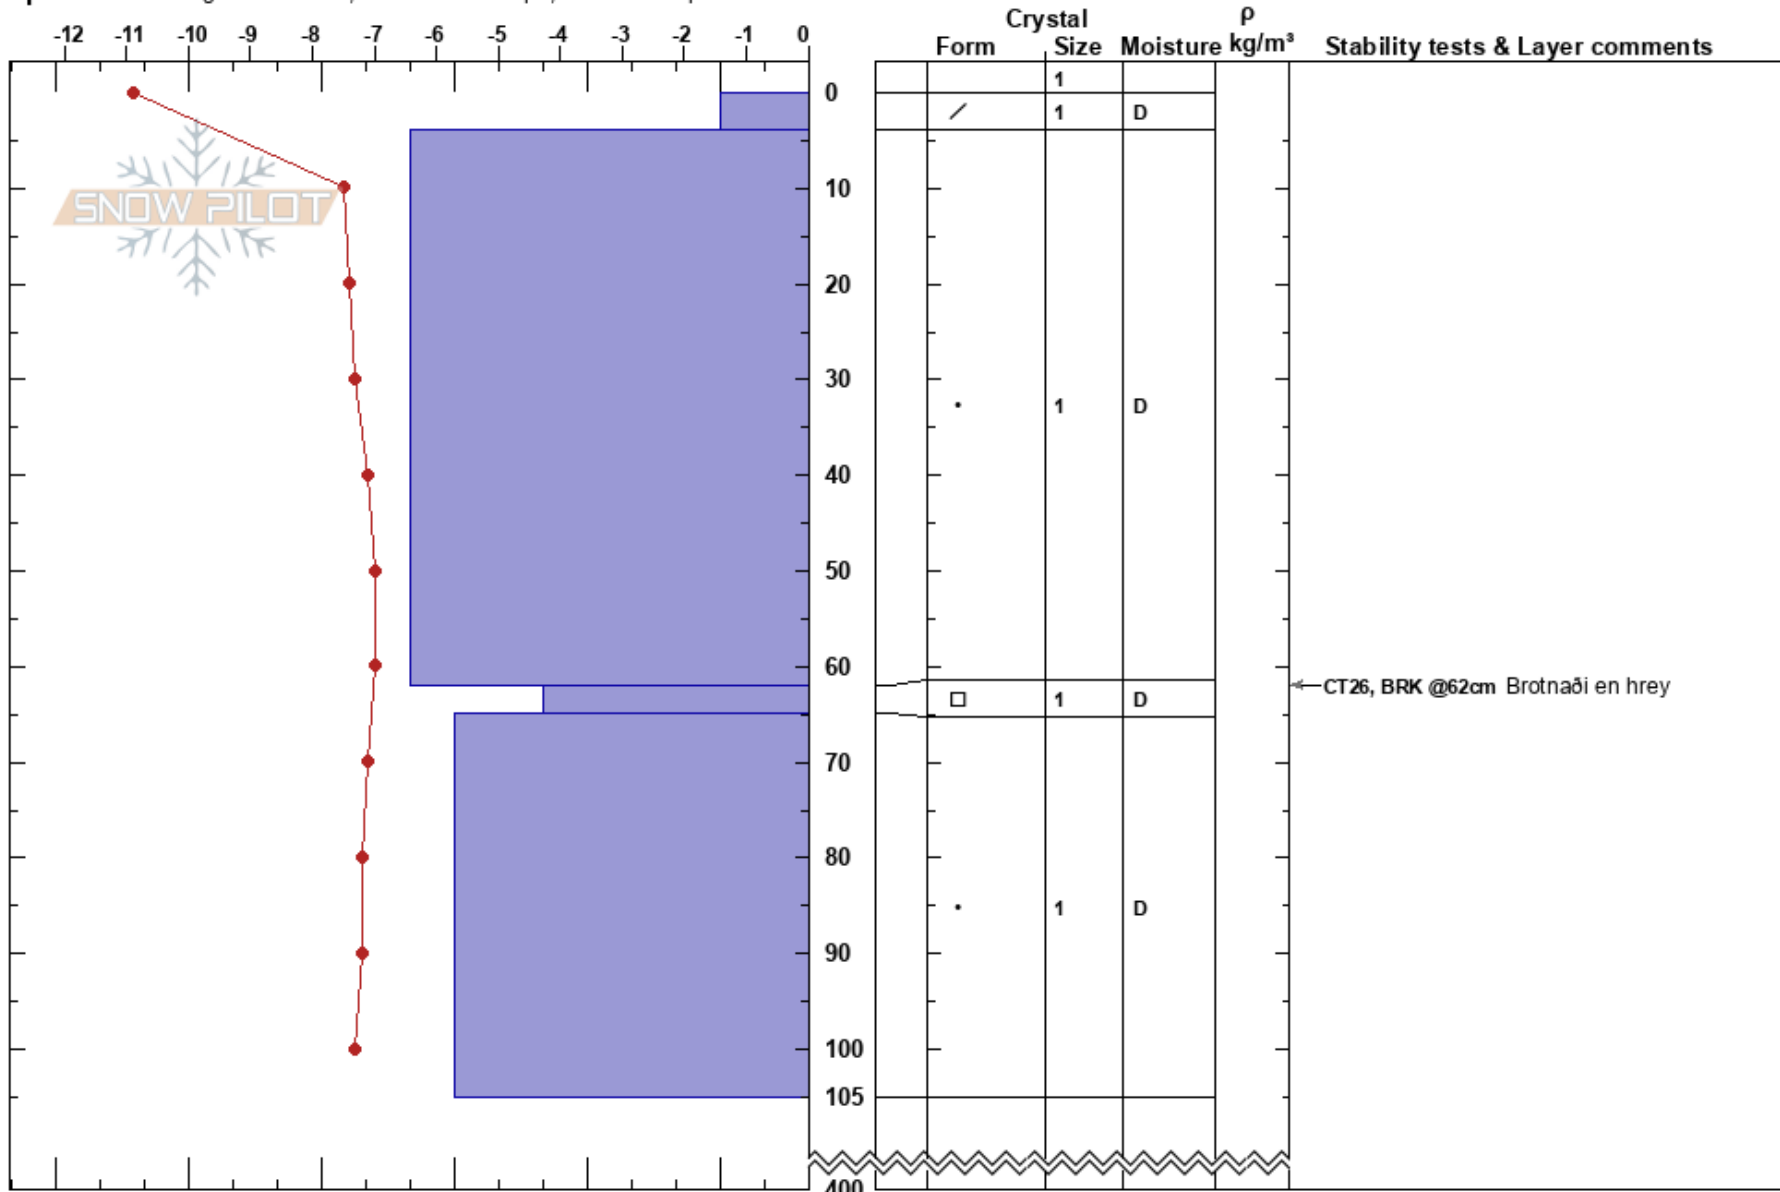

Þúðurbakki
 Tröllaskagi
 Iceland
Elevation: 1021 m
Aspect: SE
Specifics: Pit dug in a Ski Area; Ski tracks on slope; We skied slope

Jón Páll Eyjólfsson
 25/12/2019 - 09:17
Co-ord:
Slope Angle: 34°
Wind Loading: previous

Stability:
Air Temperature: -6.3°C
Precipitation: NO
Wind: S Calm
HS:400
PF:17
 62-65cm:Problematic layer
Layer Notes:

Notes: Bunga og brött brekka. Gerðm tvö CT próf en í öðru þeirra kom enginn svörun.