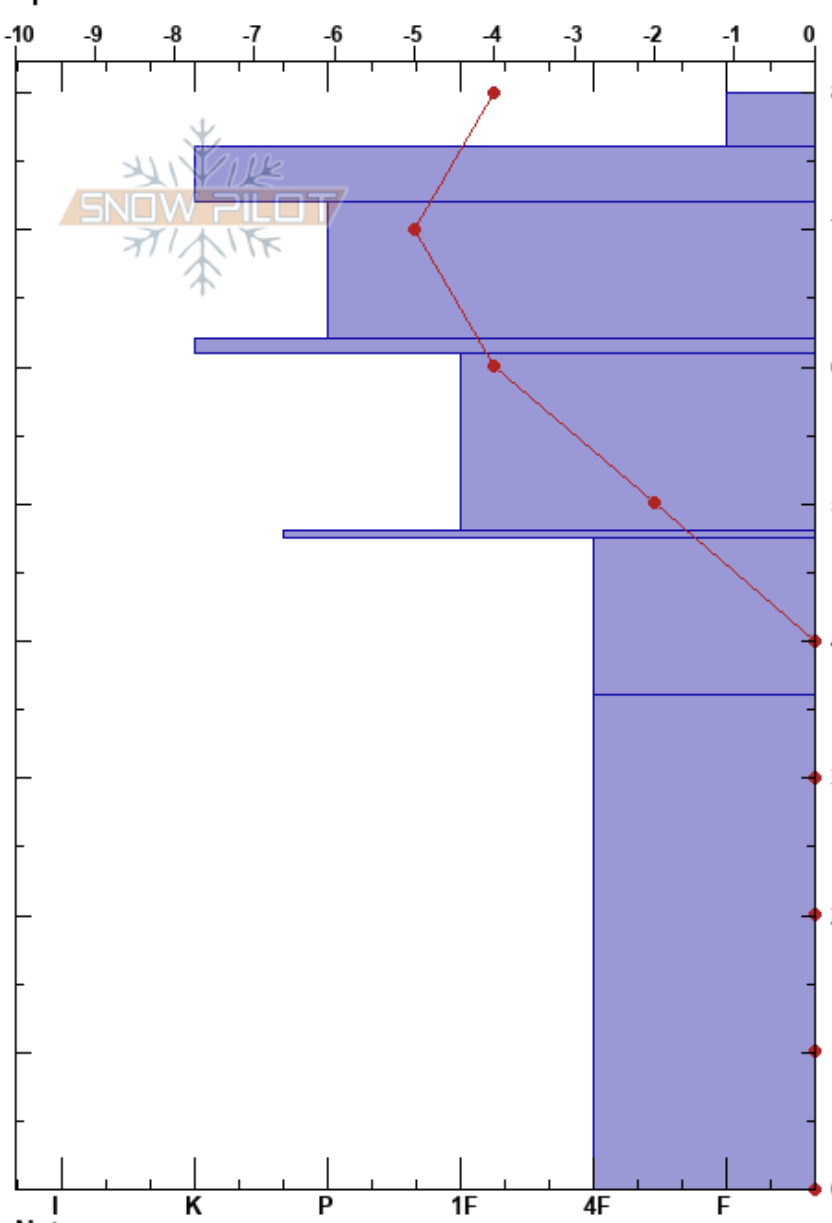

Battle Mtn
 Vail/Summit County
 CO
 Elevation: 8500 ft
 Aspect: 270°
 Specifics:

Rebecca Hodgetts
 02/16/2017 - 12:00pm
 Co-ord: 39.55137N, -106.39837W
 Slope Angle: 25°
 Wind Loading:

Stability: **HS:80**
 Air Temperature: -4°C **PF:5** 36-0cm: Problematic layer
 Sky Cover: CLR
 Precipitation: NO
 Wind: Calm

Form	Crystal		Moisture	ρ kg/m ³	Stability tests & Layer comments
	Size				
/ (Ø)	1-3		D		
⊙⊙					
B (/)	1-2		D		
⊙⊙			D	2	
B (●)	1		D		
⊙⊙					
B	1-2		D-M		
^	1-3		M		

← CT22, PC @10cm Q3 failure

Notes: