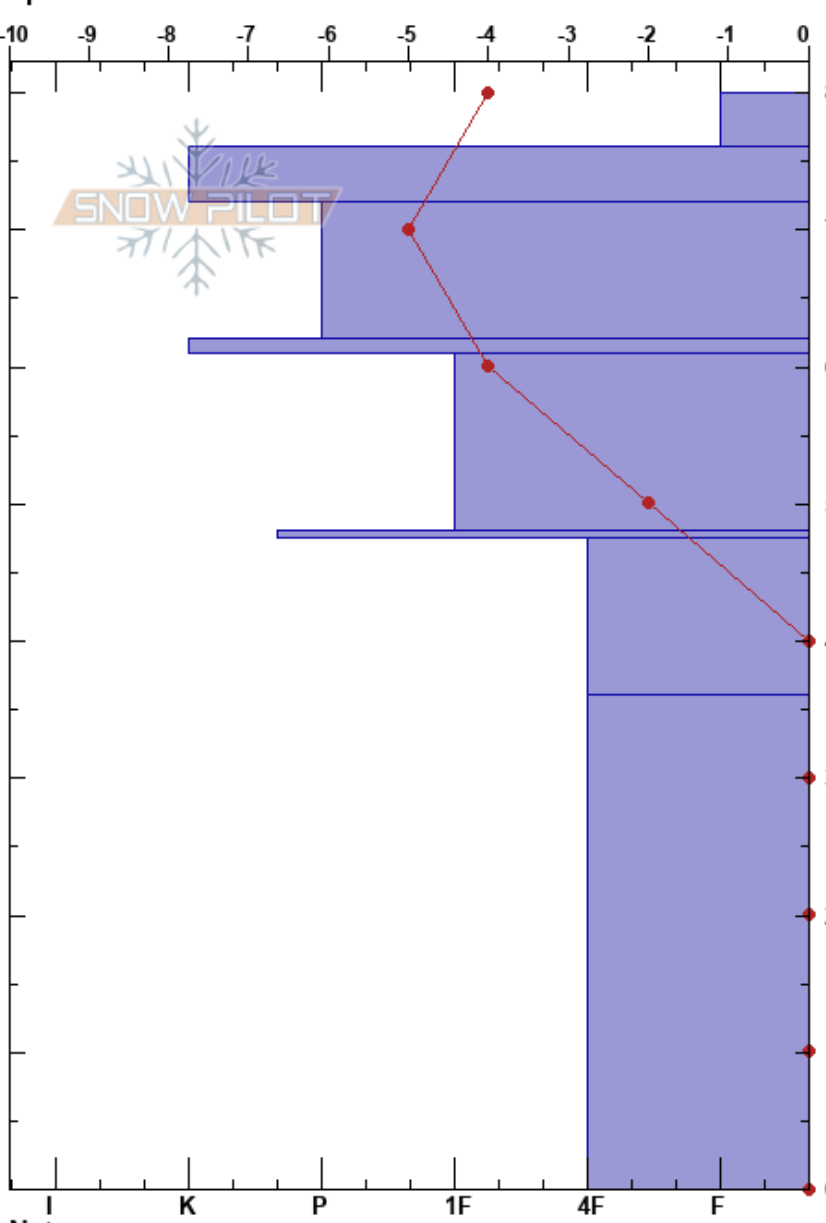

Battle Mtn
 Vail/Summit County
 CO
 Elevation: 8500 ft
 Aspect: 270°
 Specifics:

Rebecca Hodgetts
 02/16/2017 - 12:00pm
 Co-ord: 39.55137N, -106.39837W
 Slope Angle: 25°
 Wind Loading:

Stability: HS:80
 Air Temperature: -4°C PF:5 36-0cm: Problematic layer
 Sky Cover: CLR
 Precipitation: NO
 Wind: Calm

Form	Crystal		Moisture	ρ kg/m ³	Stability tests & Layer comments
	Size				
/ (Ø)	1-3		D		
⊙⊙					
B (/)	1-2		D		
⊙⊙			D	2	
B (●)	1		D		
⊙⊙					
B	1-2		D-M		
^	1-3		M		

← CT22, PC @10cm Q3 failure

Notes: