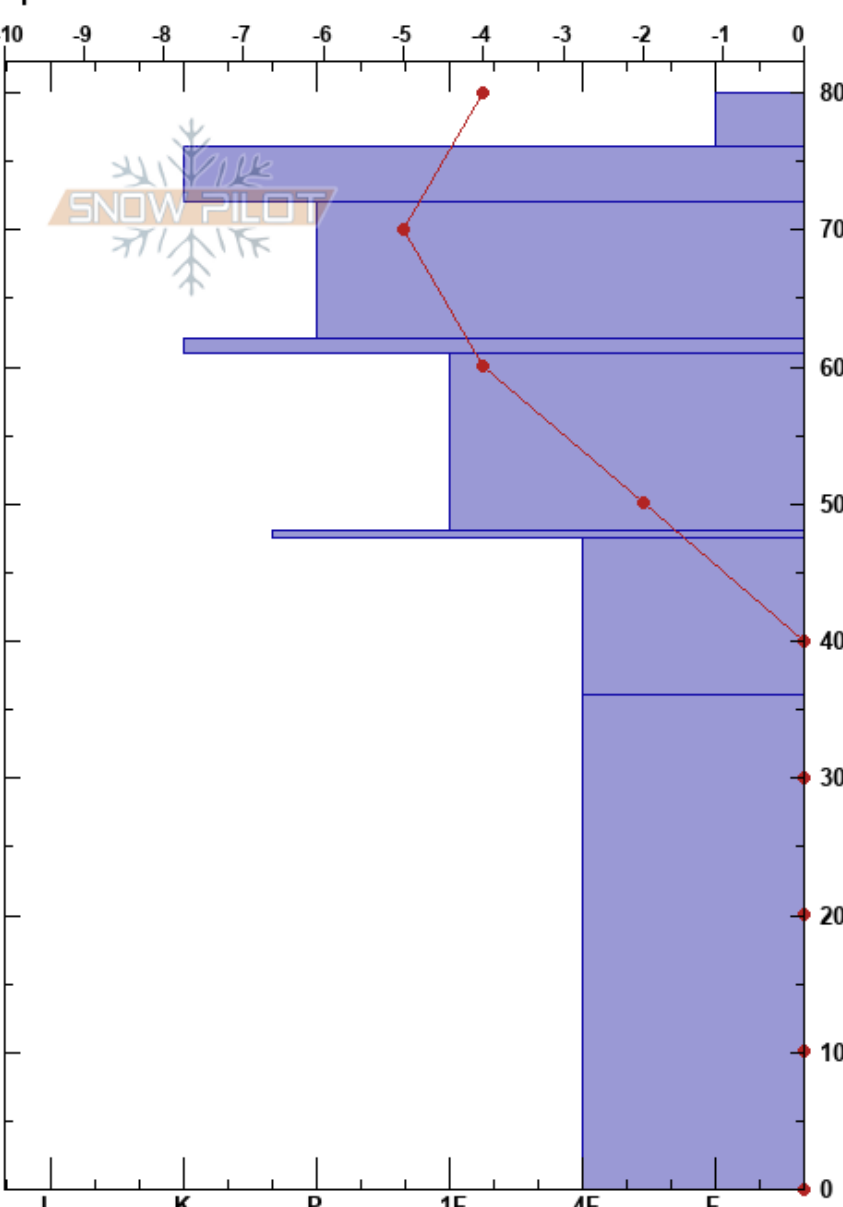

Battle Mtn
 Vail/Summit County
 CO
 Elevation: 8500 ft
 Aspect: 270°
 Specifics:

Rebecca Hodgetts
 02/16/2017 - 12:00pm
 Co-ord: 39.55137N, -106.39837W
 Slope Angle: 25°
 Wind Loading:

Stability: **HS:80**
 Air Temperature: -4°C
 Sky Cover: CLR
 Precipitation: NO
 Wind: Calm
PF:5 36-0cm: Problematic layer

Form	Crystal		Moisture	ρ kg/m ³	Stability tests & Layer comments
	Size				
/ (Ø)	1-3		D		
⊙⊙					
B (/)	1-2		D		
⊙⊙			D	2	
B (●)	1		D		
⊙⊙					
B	1-2		D-M		
^	1-3		M		

Notes:

← CT22, PC @10cm Q3 failure