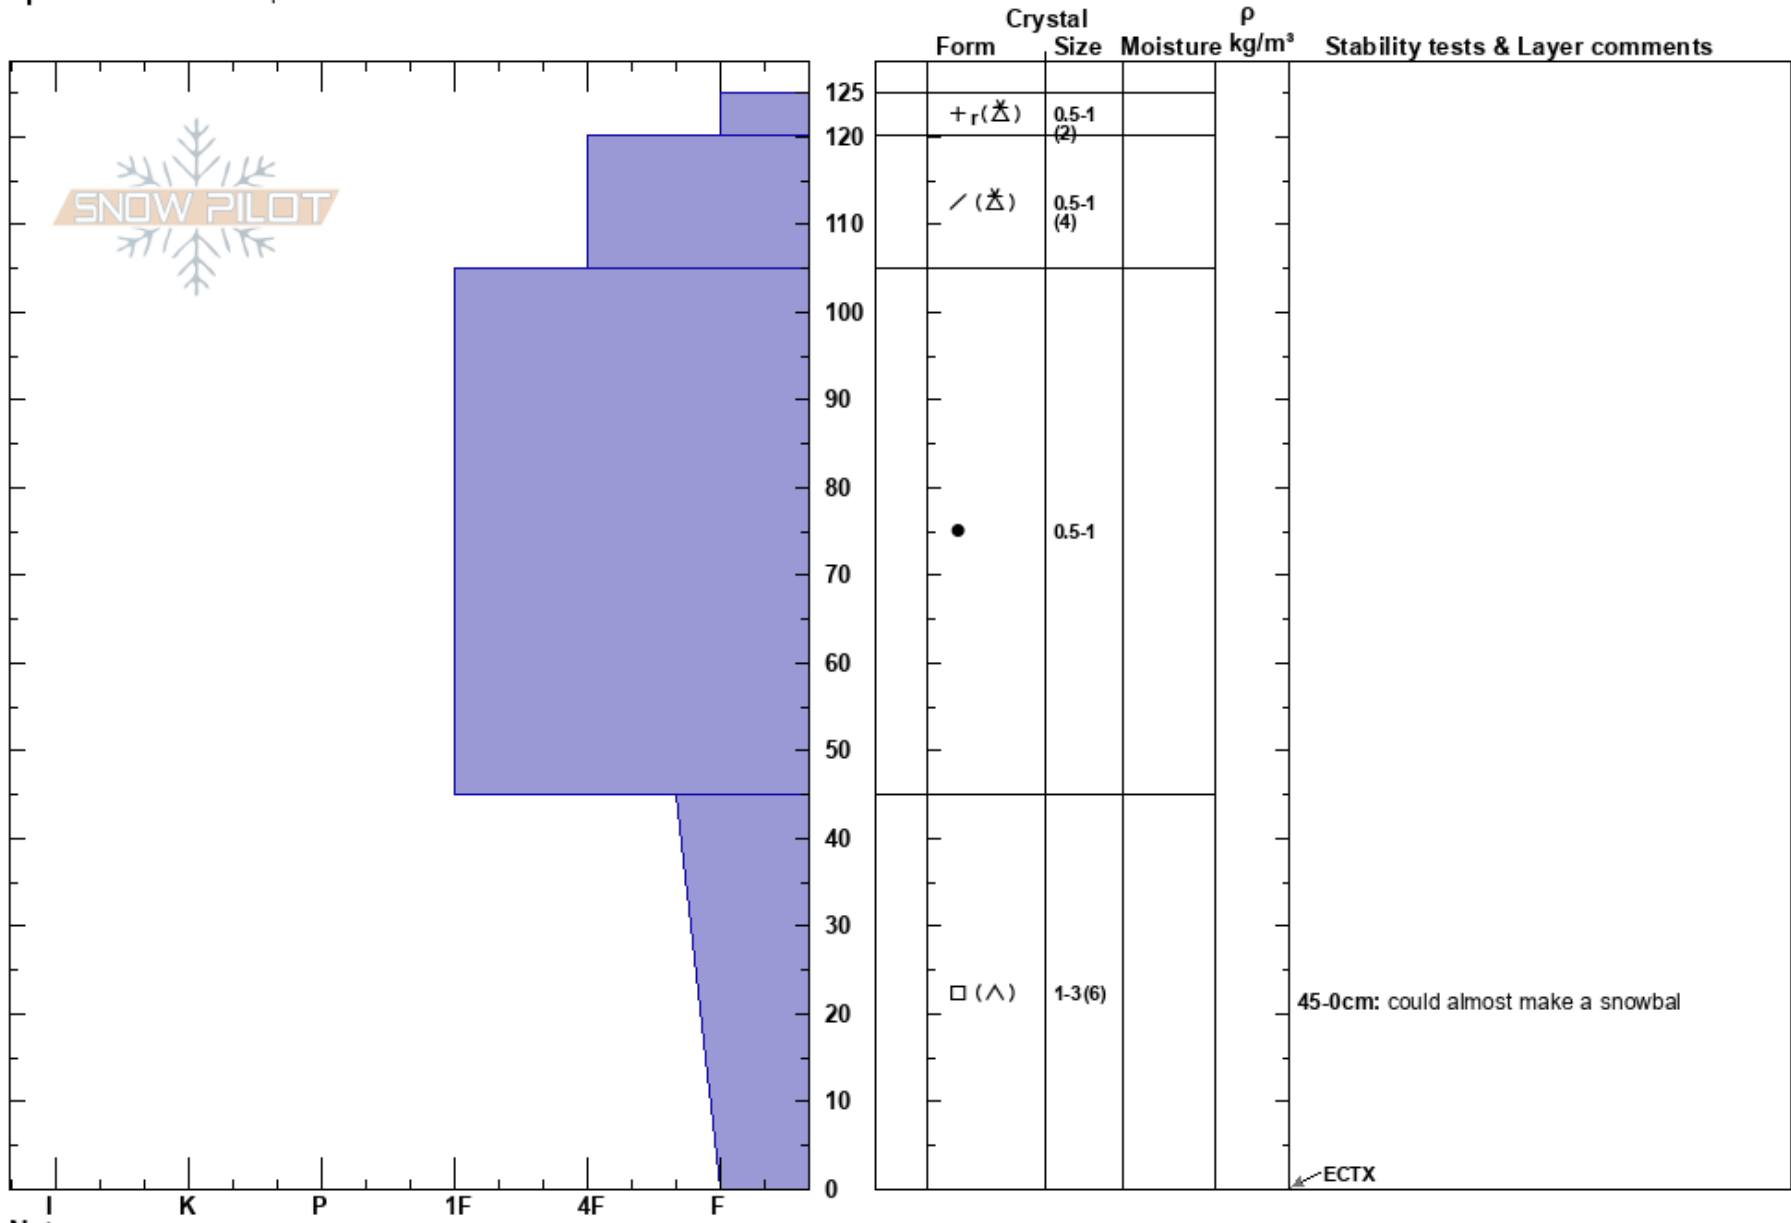

Surprise Trail, GTNP
 Teton Range
 WY
Elevation: 9197 ft
Aspect: NE
Specifics: We skied slope

Lisa Van Sciver
 12/24/2019 - 2:00pm
Co-ord: 43.72848N, -110.77121W
Slope Angle: 30°
Wind Loading: no

Stability:
Air Temperature: -1°C
Sky Cover: OVC
Precipitation: S1
Wind: S Light Breeze
HS: 125
PF: 30
PS: 50
 45-0cm: could almost make a snowbal
 45-0cm: Problematic layer