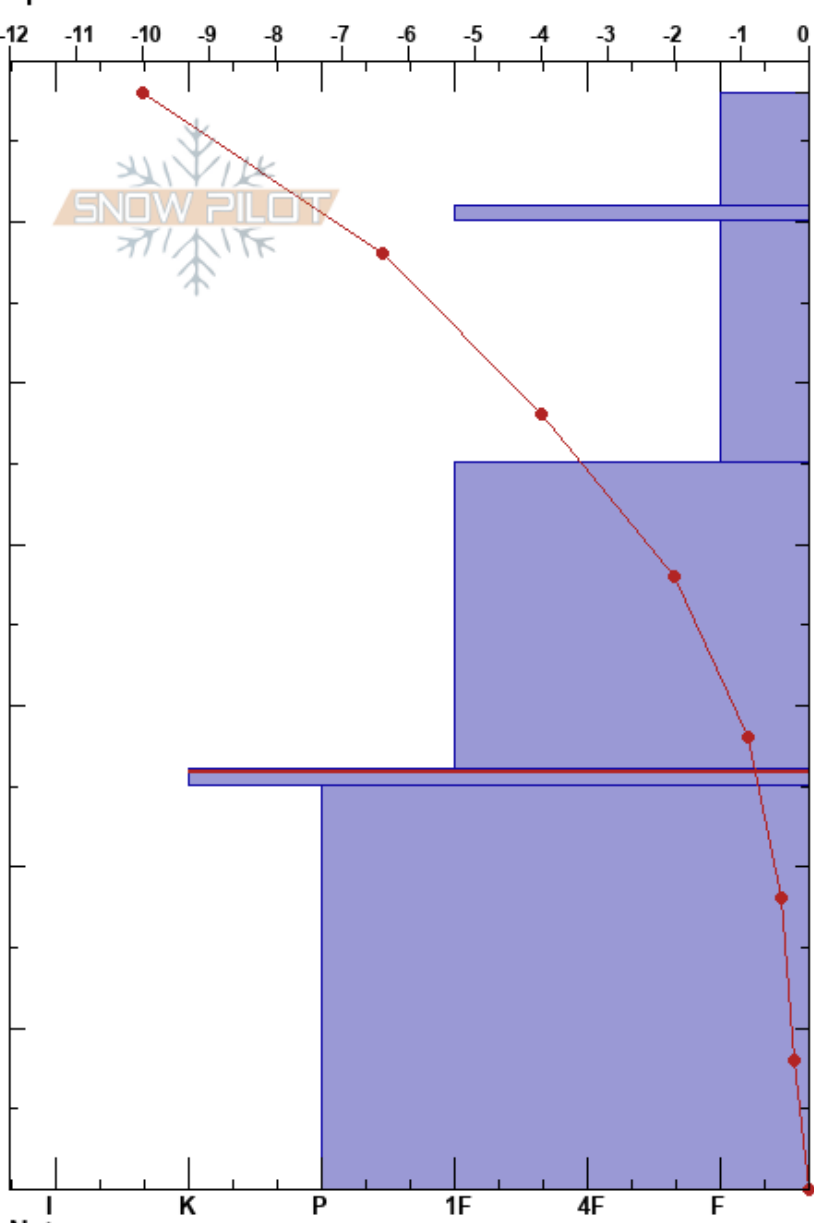

Avalanche Canyon Ridge Allen Giemet
 San Gabriel Mountains 12/24/2019 - 10:55am
 CA
Elevation: 2421 m
Aspect: 320°
Specifics:

Stability: Good **HS:** 68
Air Temperature: -4.5°C **PS:** 25 26-25cm: Problematic layer
Sky Cover: CLR
Precipitation: NO
Wind: Light Breeze

Form	Crystal		Moisture	ρ kg/m ³	Stability tests & Layer comments
	Size				
/ (.)	0.3-0.3 (0.3)				
.	0.3				
.	0.5				← CT3, Q3 @54cm
.	0.3				← CT24, Q3 @42cm ← CT15, Q3 @42cm
■					← CT19, Q3 @27cm ← CT28, Q3 @26cm
⊗					