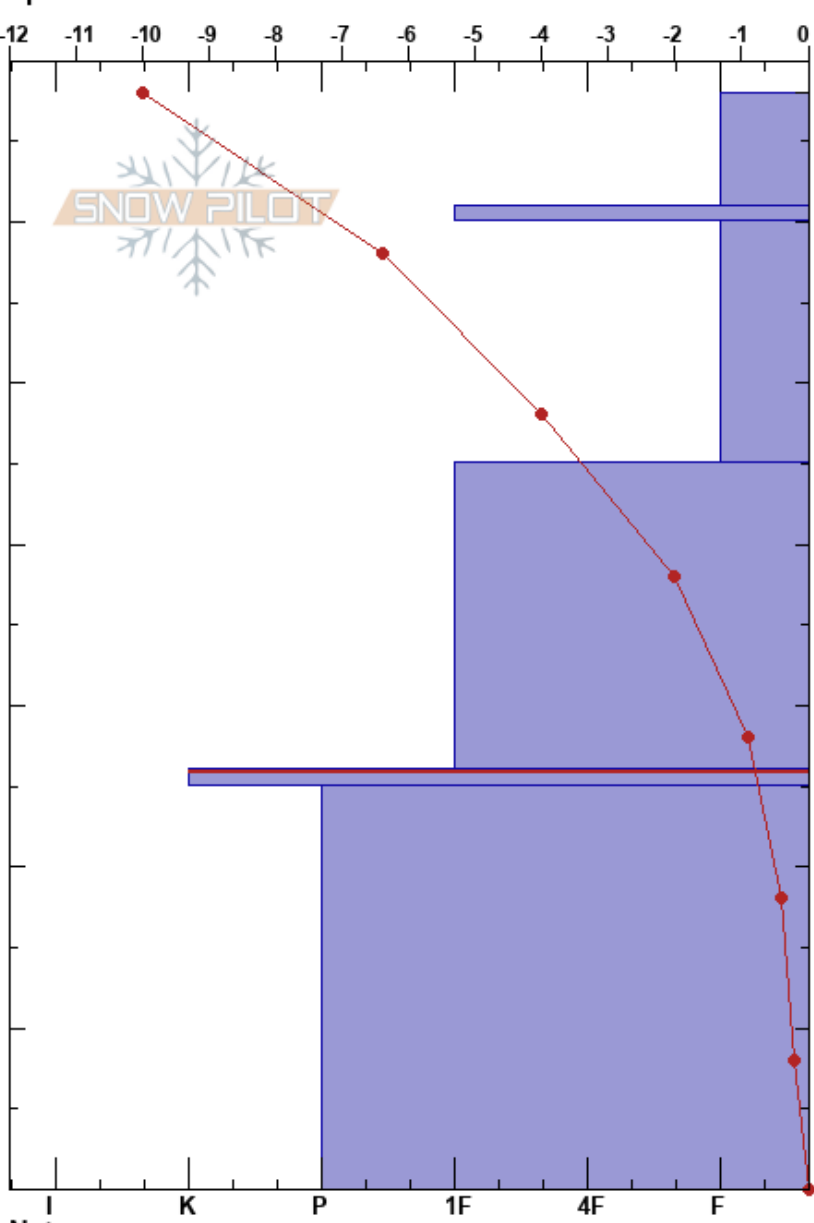

Avalanche Canyon Ridge Allen Giemet
 San Gabriel Mountains 12/24/2019 - 10:55am
 CA
Elevation: 2421 m
Aspect: 320°
Specifics:

Stability: Good **HS:**68
Air Temperature: -4.5°C **PS:** 25 26-25cm:Problematic layer
Sky Cover: CLR
Precipitation: NO
Wind: Light Breeze

Form	Crystal		ρ kg/m ³	Stability tests & Layer comments
	Size	Moisture		
/ (.)	0.3-0.3 (0.3)			
.	0.3			
.	0.5			← CT3, Q3 @54cm
.	0.3			← CT24, Q3 @42cm ← CT15, Q3 @42cm
■				← CT19, Q3 @27cm ← CT28, Q3 @26cm
⊗				