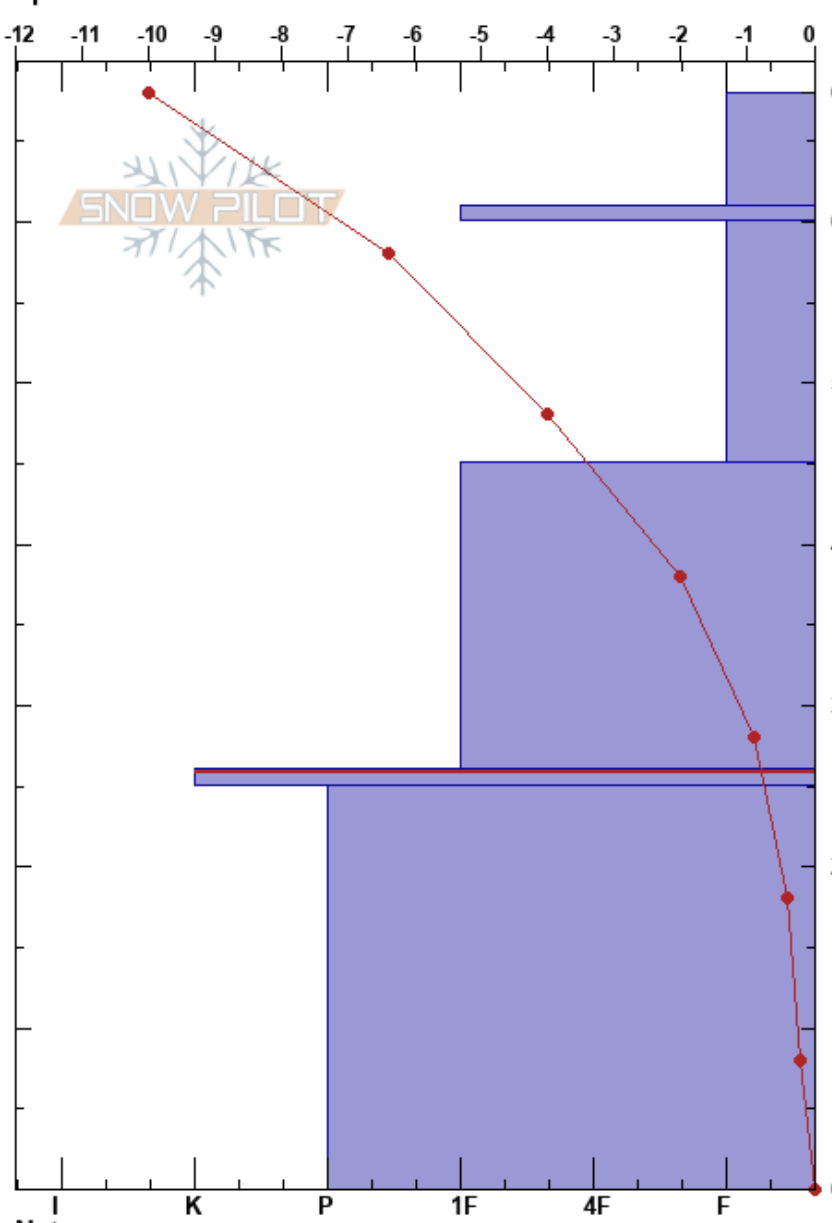

Avalanche Canyon Ridge Allen Giemet
 San Gabriel Mountains 12/24/2019 - 10:55am
 CA
Elevation: 2421 m
Aspect: 320°
Specifics:

Stability: Good **HS:** 68
Air Temperature: -4.5°C **PS:** 25 26-25cm: Problematic layer
Sky Cover: CLR
Precipitation: NO
Wind: Light Breeze

Form	Crystal		ρ kg/m ³	Stability tests & Layer comments
	Size	Moisture		
/ (.)	0.3-0.3 (0.3)			
.	0.3			
.	0.5			← CT3, Q3 @54cm
.	0.3			← CT24, Q3 @42cm ← CT15, Q3 @42cm
■				← CT19, Q3 @27cm ← CT28, Q3 @26cm
⊗				