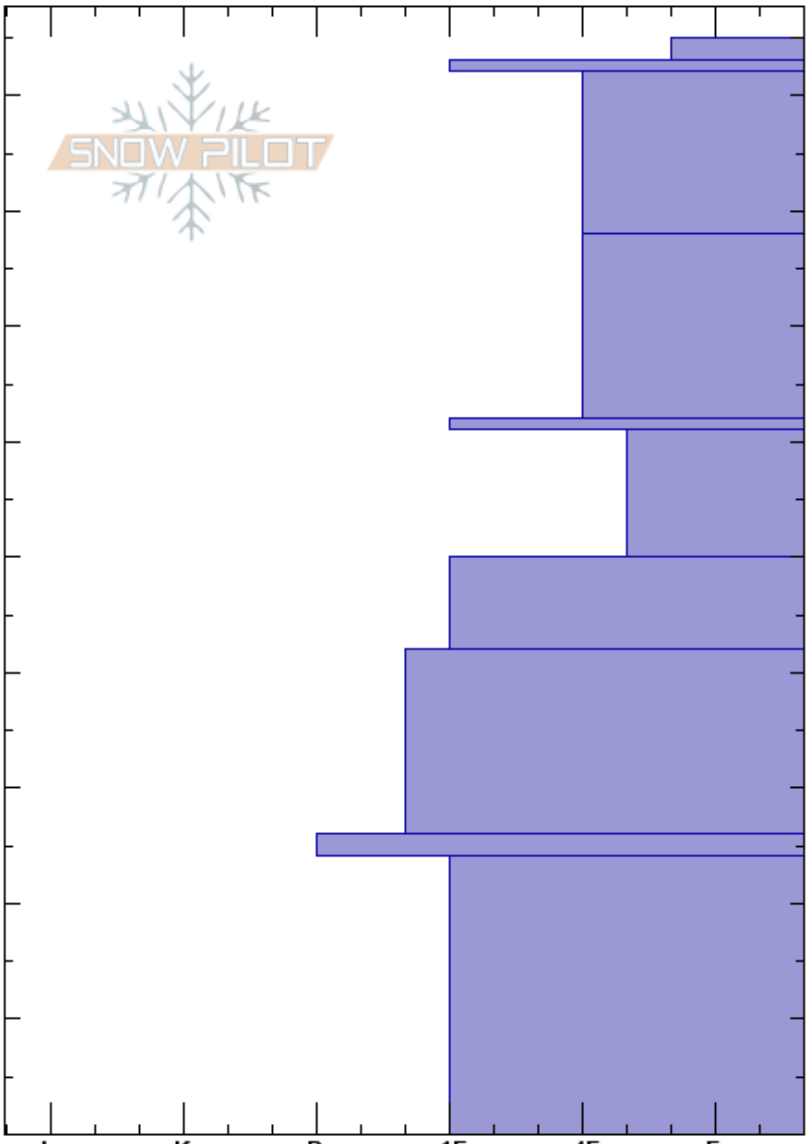

The Throne
 Bridger Range
 MT
 Elevation: 8268 ft
 Aspect: 90°
 Specifics: Ski tracks on slope; We skied slope

Doug Chabot-Admin
 12/24/2019 - 10:30am
 Co-ord: 45.88304N, -110.95131W
 Slope Angle: 27°
 Wind Loading: previous

Stability: Very Good
 Air Temperature: -4°C
 Sky Cover: OVC
 Precipitation: S1
 Wind: Calm

HS:95
 Layer Notes:
 61-50cm: Problematic layer

| Depth (cm) | Crystal | | Moisture | ρ kg/m ³ | Stability tests & Layer comments |
|------------|---------|------|----------|--------------------------|----------------------------------|
| | Form | Size | | | |
| 95 | | | | | |
| 90 | + | | | | |
| 90 | ⊙⊙ | | | | |
| 85 | • | | | | |
| 70 | ⊖ | | | | |
| 60 | ⊙⊙ | | | | |
| 60 | ⊖ | 2 | | | |
| 50 | | | | | ← ECTN15 @50cm |
| 40 | | | | | |
| 30 | | | | | |
| 25 | ■ | | | | |
| 20 | | | | | |
| 10 | | | | | |
| 0 | | | | | |