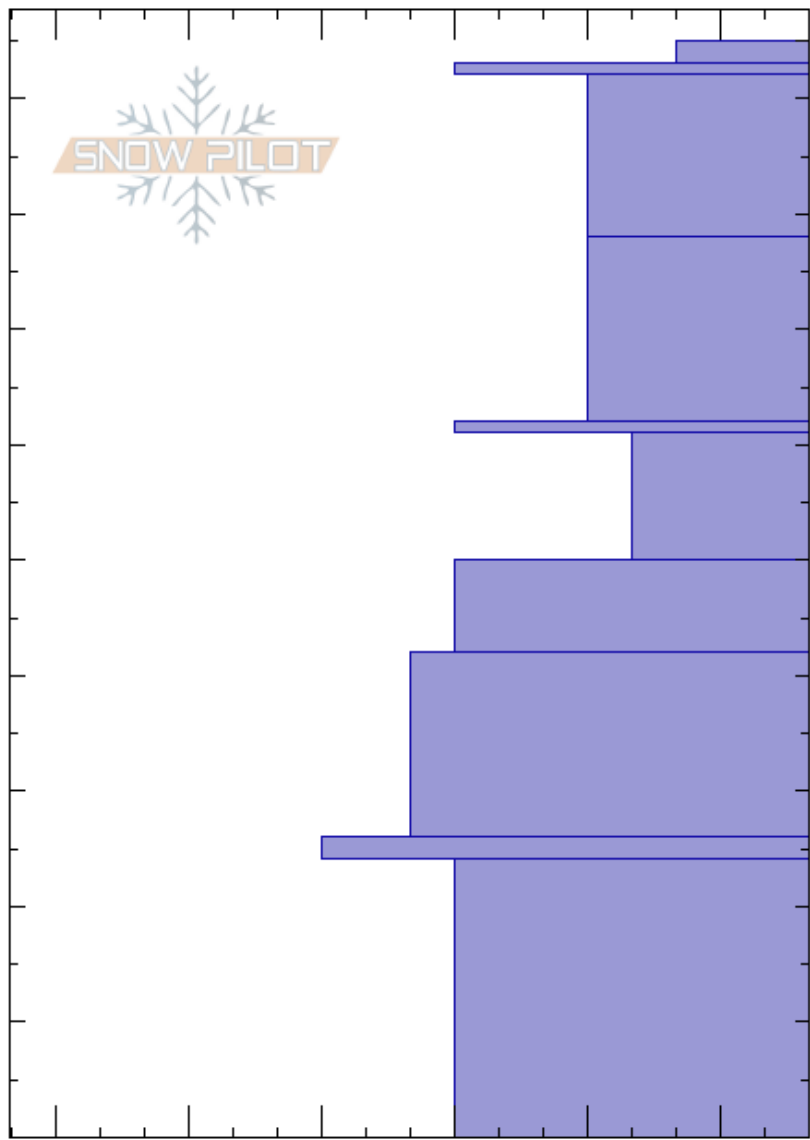

The Throne  
 Bridger Range  
 MT  
 Elevation: 8268 ft  
 Aspect: 90°  
 Specifics: Ski tracks on slope; We skied slope

Doug Chabot-Admin  
 12/24/2019 - 10:30am  
 Co-ord: 45.88304N, -110.95131W  
 Slope Angle: 27°  
 Wind Loading: previous

Stability: Very Good HS:95  
 Air Temperature: -4°C  
 Sky Cover: OVC  
 Precipitation: S1  
 Wind: Calm  
 Layer Notes:  
 61-50cm: Problematic layer

Height (ft)	Crystal		Moisture	$\rho$ kg/m <sup>3</sup>	Stability tests & Layer comments
	Form	Size			
95					
90	+				
85	⊙⊙				
80	•				
70	⊖				
65	⊙⊙				
60	⊖	2			
50					← ECTN15 @50cm
40					
30					
25	■				
20					
10					
0					