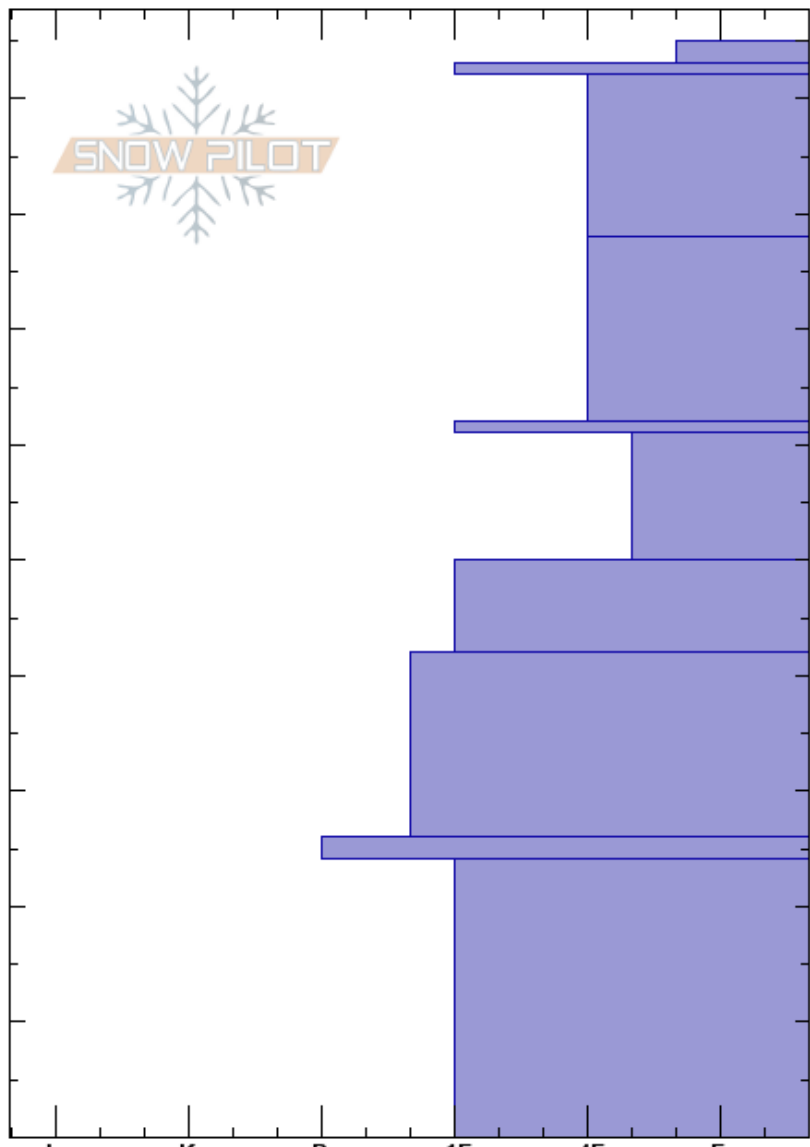

The Throne
 Bridger Range
 MT
 Elevation: 8268 ft
 Aspect: 90°
 Specifics: Ski tracks on slope; We skied slope

Doug Chabot-Admin
 12/24/2019 - 10:30am
 Co-ord: 45.88304N, -110.95131W
 Slope Angle: 27°
 Wind Loading: previous

Stability: Very Good HS:95
 Air Temperature: -4°C
 Sky Cover: OVC
 Precipitation: S1
 Wind: Calm
 Layer Notes:
 61-50cm: Problematic layer

Depth (cm)	Crystal		Moisture	ρ kg/m ³	Stability tests & Layer comments
	Form	Size			
95					
90	+				
90	⊙⊙				
85	•				
75	⊖				
65	⊙⊙				
60	⊖	2			
50					← ECTN15 @50cm
45					
30					
25	■				
20					
10					
0					