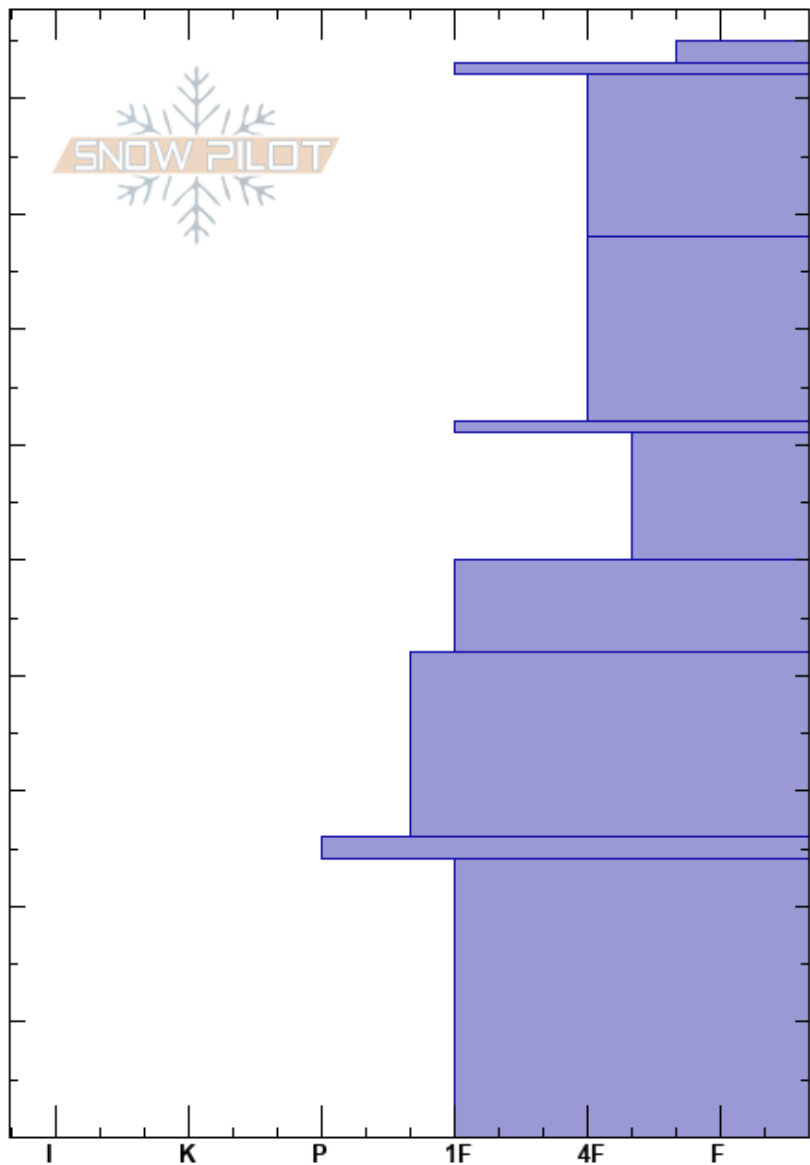

The Throne
 Bridger Range
 MT
 Elevation: 8268 ft
 Aspect: 90°

Doug Chabot-Admin
 12/24/2019 - 10:30am
 Co-ord: 45.88304N, -110.95131W
 Slope Angle: 27°
 Wind Loading: previous

Stability: Very Good
 Air Temperature: -4°C
 Sky Cover: OVC
 Precipitation: S1
 Wind: Calm

HS:95
 Layer Notes:
 61-50cm: Problematic layer

Specifics: Ski tracks on slope; We skied slope

Depth (cm)	Crystal		Moisture	ρ kg/m ³	Stability tests & Layer comments
	Form	Size			
95					
90	+				
85	⊙⊙				
80	•				
75	⊖				
70					
65	⊙⊙				
60	⊖	2			
55					
50					← ECTN15 @50cm
45					
40					
35					
30					
25	■				
20					
15					
10					
5					
0					