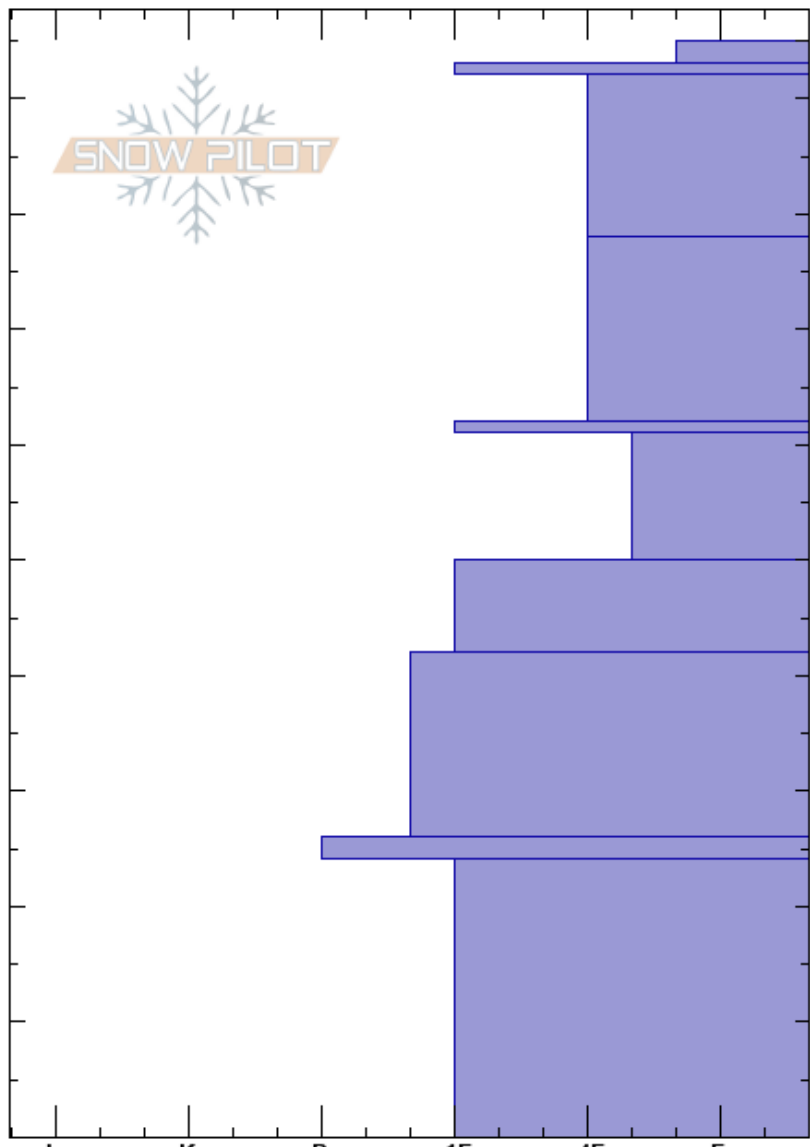

The Throne  
 Bridger Range  
 MT  
 Elevation: 8268 ft  
 Aspect: 90°  
 Specifics: Ski tracks on slope; We skied slope

Doug Chabot-Admin  
 12/24/2019 - 10:30am  
 Co-ord: 45.88304N, -110.95131W  
 Slope Angle: 27°  
 Wind Loading: previous

Stability: Very Good HS:95  
 Air Temperature: -4°C  
 Sky Cover: OVC  
 Precipitation: S1  
 Wind: Calm  
 Layer Notes:  
 61-50cm: Problematic layer

Depth (cm)	Crystal		Moisture	$\rho$ kg/m <sup>3</sup>	Stability tests & Layer comments
	Form	Size			
95					
90	+				
90	⊙⊙				
85	•				
70	⊖				
65	⊙⊙				
60	⊖	2			
50					← ECTN15 @50cm
40					
30					
25	■				
20					
10					
0					