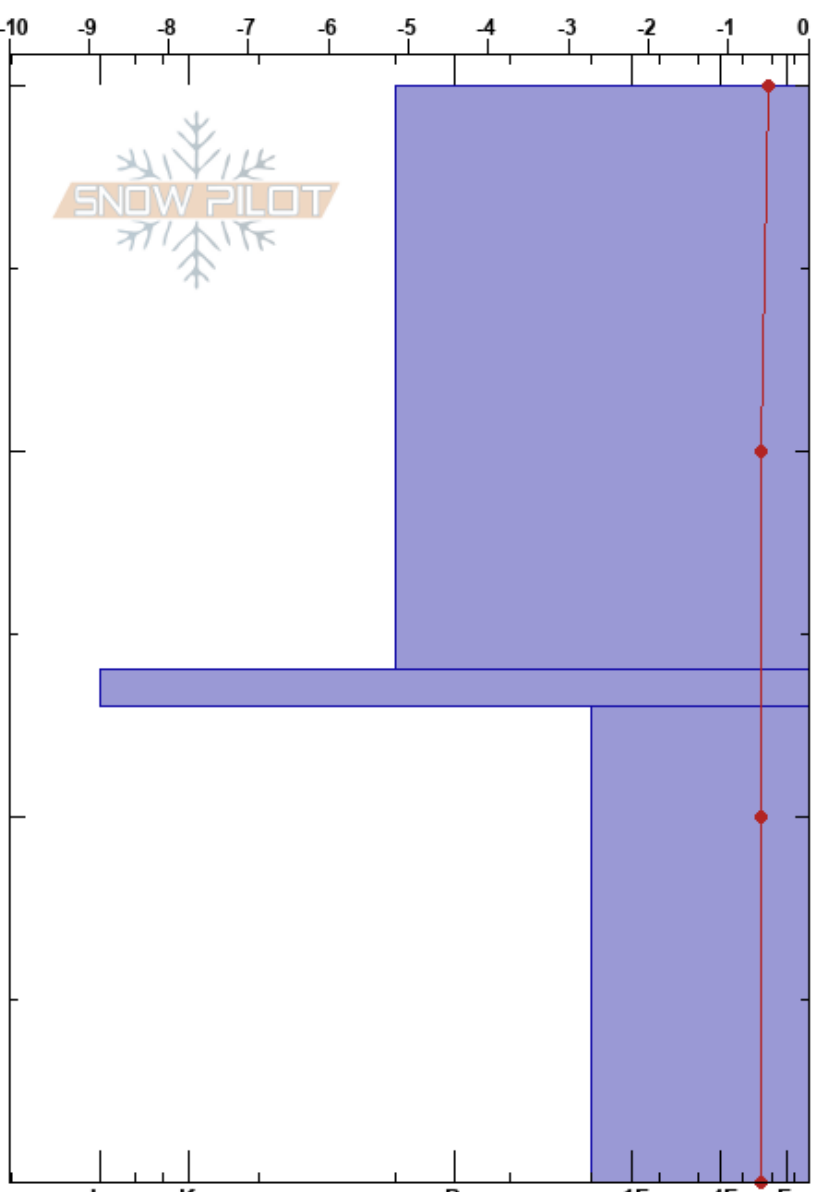

Steinskarfjellet low
 Kvaløya
 Norway
 Elevation: 233 m
 Aspect: N

Paul Velsand
 16/02/2017 - 16:30
 Co-ord: 33W 639468E 7732280N
 Slope Angle: 5°
 Wind Loading: no

Stability: Very Good HS:30
 Air Temperature: 0.8°C PF:2
 Sky Cover: OVC
 Precipitation: RL
 Wind: W Light Breeze

Layer Notes:

Specifics: Ski tracks on slope; We skied slope

Form	Crystal		Moisture	ρ kg/m ³	Stability tests & Layer comments
	Size				
☺	3		M	340	
■					
☺	4		M	410	

Notes: Snow height iButton: 25 cm.
 No ECT conducted as the snow was isothermal and moist through the whole snowpack.