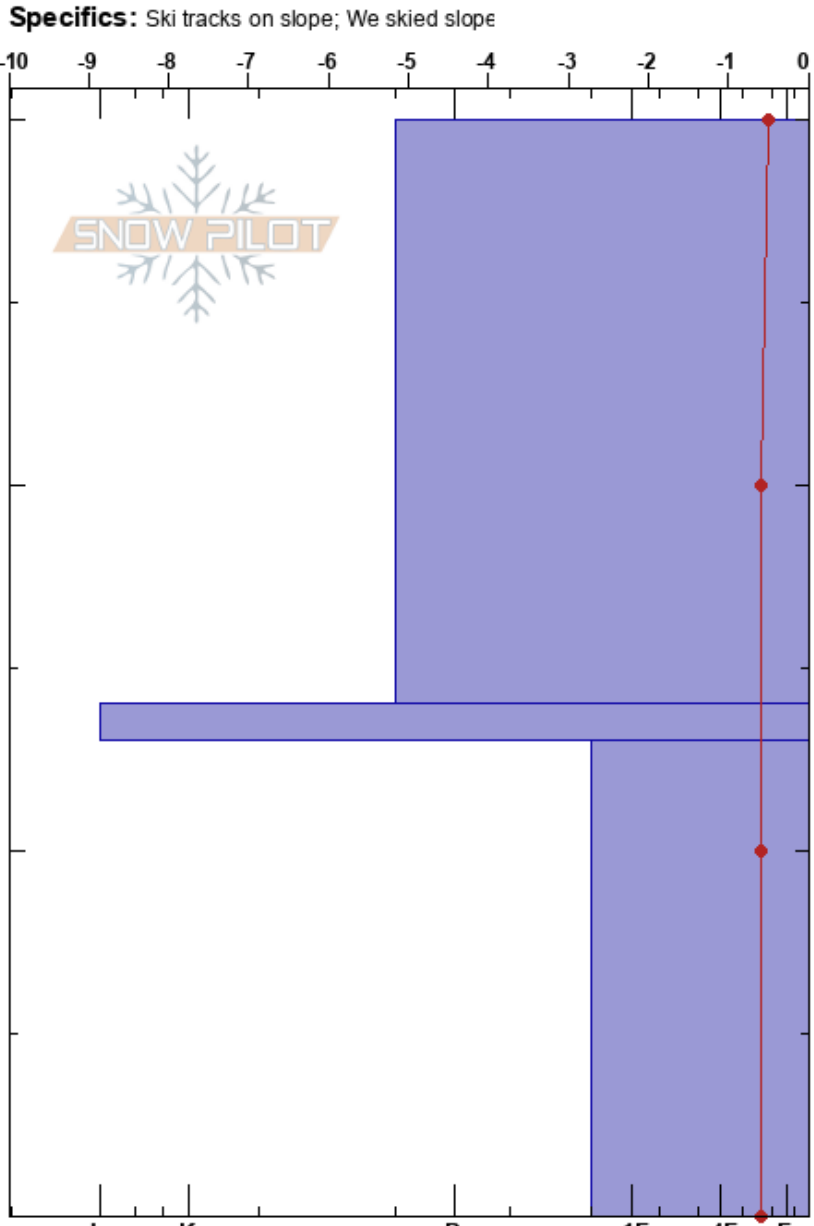

Steinskarfjellet low
 Kvaløya
 Norway
 Elevation: 233 m
 Aspect: N

Paul Velsand
 16/02/2017 - 16:30
 Co-ord: 33W 639468E 7732280N
 Slope Angle: 5°
 Wind Loading: no

Stability: Very Good HS:30
 Air Temperature: 0.8°C PF:2
 Sky Cover: OVC
 Precipitation: RL
 Wind: W Light Breeze

Form	Crystal		ρ kg/m ³	Stability tests & Layer comments
	Size	Moisture		
∞	3	M	340	
■				
∞	4	M	410	

Notes: Snow height iButton: 25 cm.
 No ECT conducted as the snow was isothermal and moist through the whole snowpack.