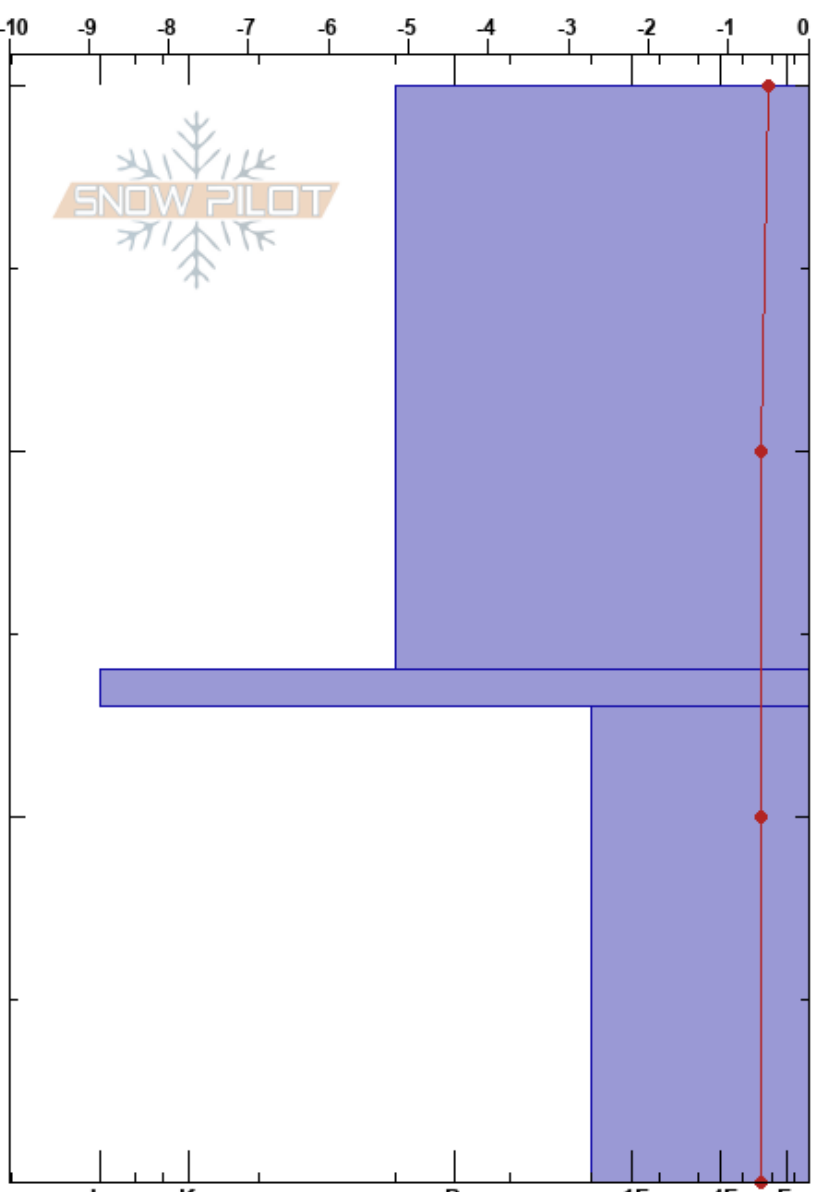

Steinskarfjellet low
 Kvaløya
 Norway
 Elevation: 233 m
 Aspect: N

Paul Velsand
 16/02/2017 - 16:30
 Co-ord: 33W 639468E 7732280N
 Slope Angle: 5°
 Wind Loading: no

Stability: Very Good HS:30
 Air Temperature: 0.8°C PF:2
 Sky Cover: OVC
 Precipitation: RL
 Wind: W Light Breeze

Layer Notes:

Specifics: Ski tracks on slope; We skied slope

Form	Crystal		ρ kg/m ³	Stability tests & Layer comments
	Size	Moisture		
∞	3	M	340	
■				
∞	4	M	410	

Notes: Snow height iButton: 25 cm.
 No ECT conducted as the snow was isothermal and moist through the whole snowpack.