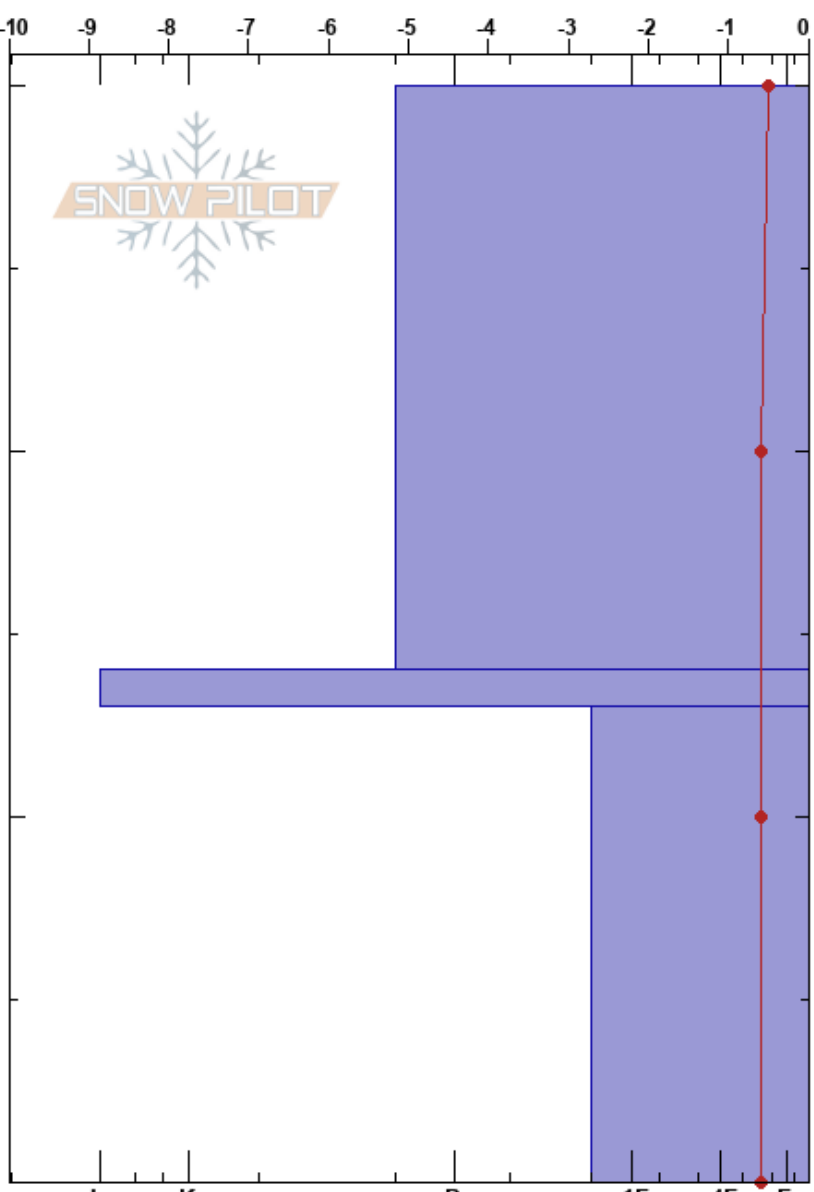

Steinskarfjellet low  
 Kvaløya  
 Norway  
 Elevation: 233 m  
 Aspect: N

Paul Velsand  
 16/02/2017 - 16:30  
 Co-ord: 33W 639468E 7732280N  
 Slope Angle: 5°  
 Wind Loading: no

Stability: Very Good HS:30  
 Air Temperature: 0.8°C PF:2  
 Sky Cover: OVC  
 Precipitation: RL  
 Wind: W Light Breeze

Layer Notes:

Specifics: Ski tracks on slope; We skied slope

Form	Crystal		Moisture	$\rho$ kg/m <sup>3</sup>	Stability tests & Layer comments
	Size				
☺	3		M	340	
■					
☺	4		M	410	

Notes: Snow height iButton: 25 cm.  
 No ECT conducted as the snow was isothermal and moist through the whole snowpack.