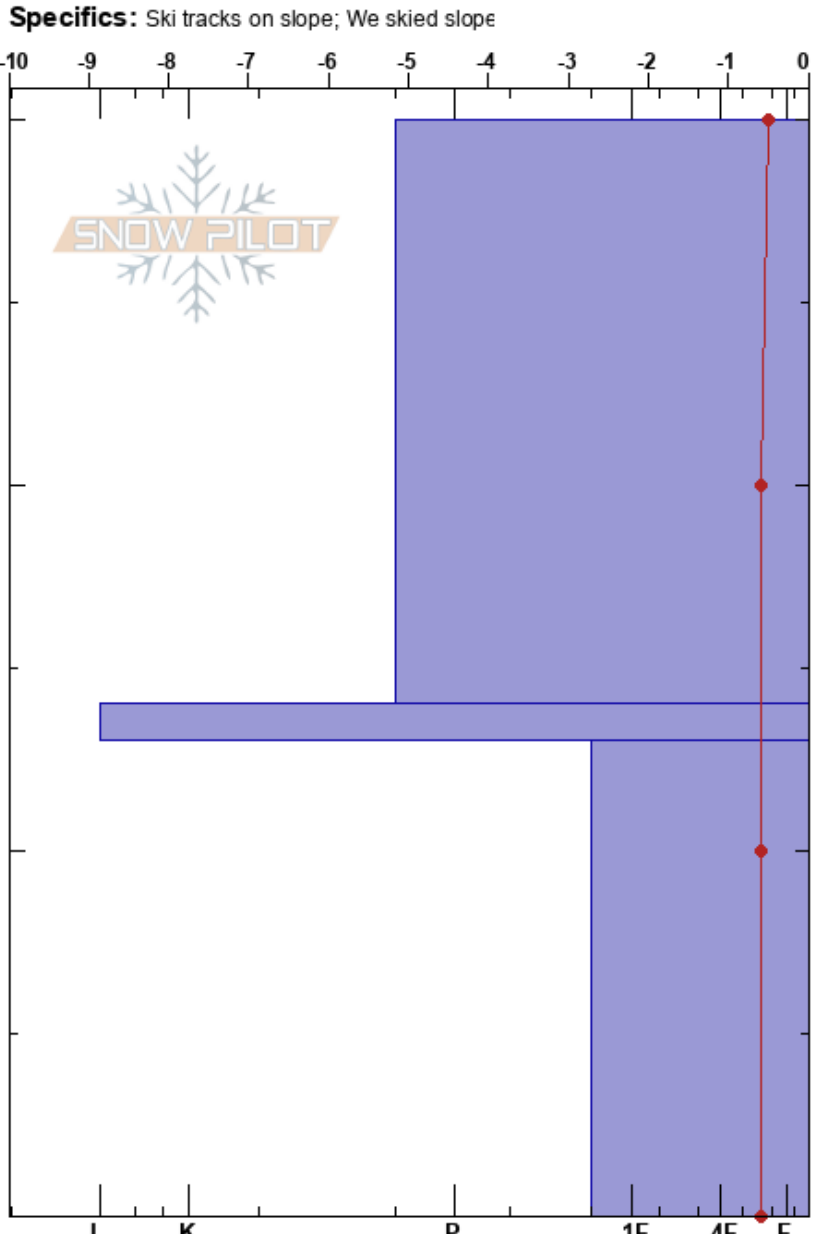

Steinskarfjellet low
 Kvaløya
 Norway
 Elevation: 233 m
 Aspect: N

Paul Velsand
 16/02/2017 - 16:30
 Co-ord: 33W 639468E 7732280N
 Slope Angle: 5°
 Wind Loading: no

Stability: Very Good HS:30
 Air Temperature: 0.8°C PF:2
 Sky Cover: OVC
 Precipitation: RL
 Wind: W Light Breeze

Form	Crystal		Moisture	ρ kg/m ³	Stability tests & Layer comments
	Size				
∞	3		M	340	
■					
∞	4		M	410	

Notes: Snow height iButton: 25 cm.
 No ECT conducted as the snow was isothermal and moist through the whole snowpack.