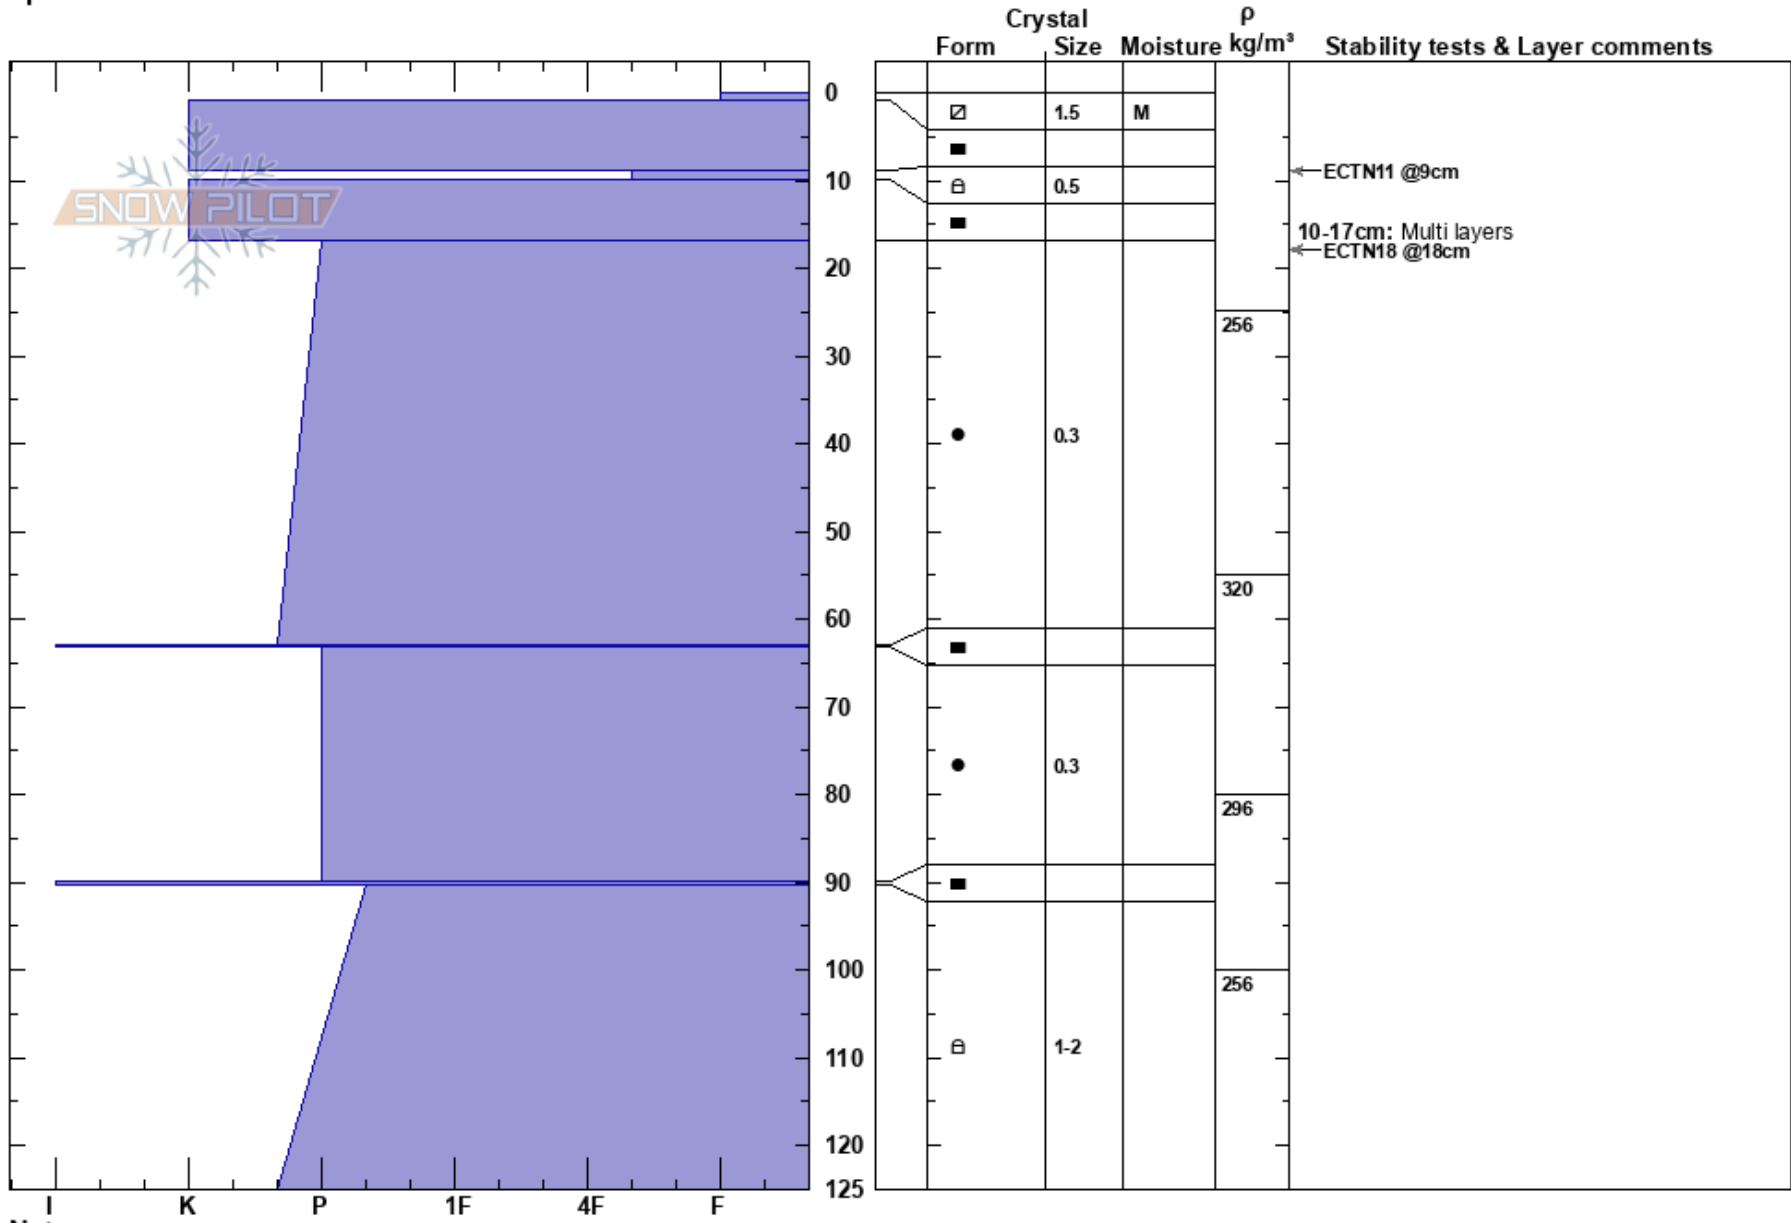

20170215 Diamond
 Front Range
 CO
 Elevation: 10933 ft
 Aspect: 189°
 Specifics:

Ron Simenhois
 02/15/2017 - 12:00pm
 Co-ord: 13S 106W 41N
 Slope Angle: 33°
 Wind Loading: no

Stability: Good HS:125
 Air Temperature: 3°C
 Sky Cover: CLR
 Precipitation: NO
 Wind: SW Light Breeze
 Layer Notes:
 10-17cm: Multi layers