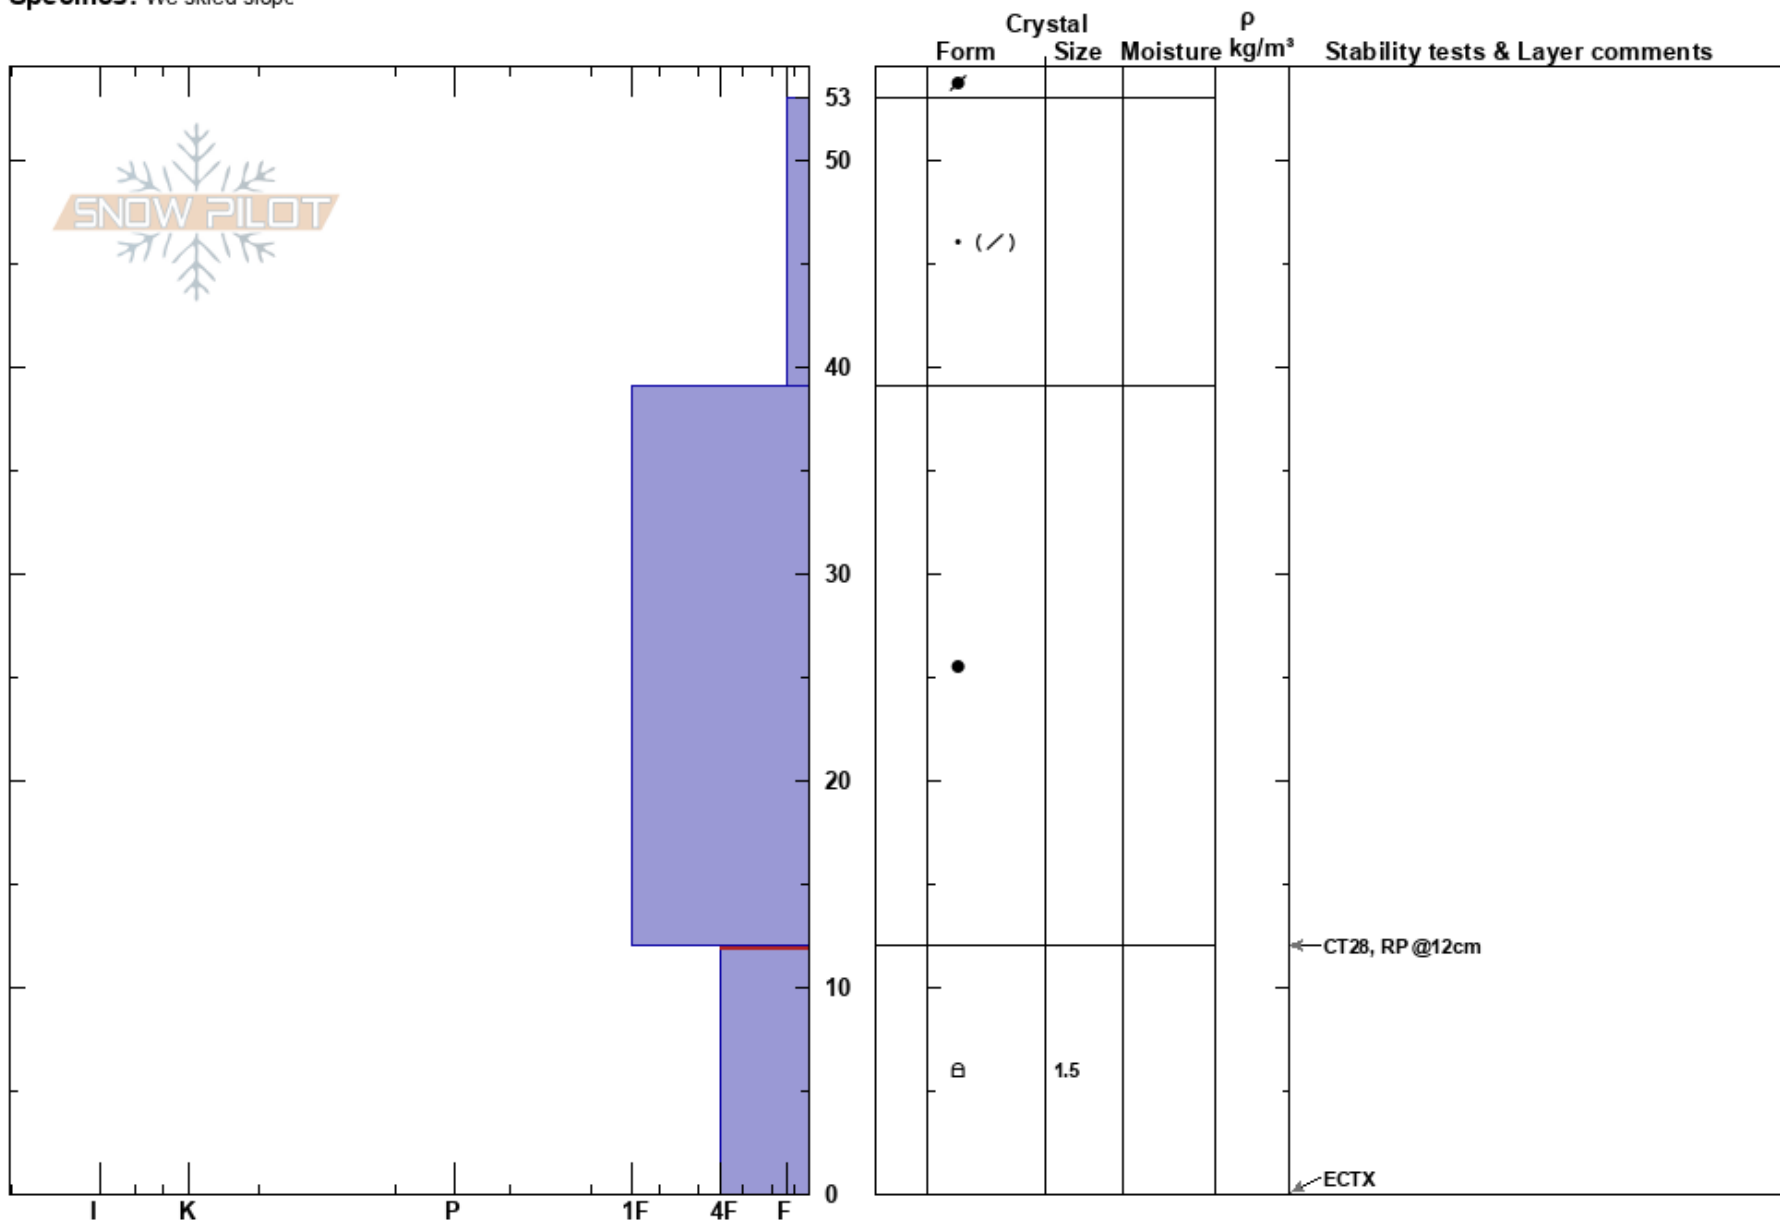

Slumgullion Pass
 San Juan Range
 CO
Elevation: 11960 ft
Aspect: N
Specifics: We skied slope

Mark Mueller
 12/23/2019 - 3:00pm
Co-ord:
Slope Angle: 22°
Wind Loading:

Stability:
Air Temperature:
Sky Cover: OVC
Precipitation: NO
Wind: SW Moderate

HS:53
PF:45
PS: 15
 12-0cm: Problematic layer

Notes: Pit location; Pt. 12047, 3/4 mile SW of Slumgullion Pass