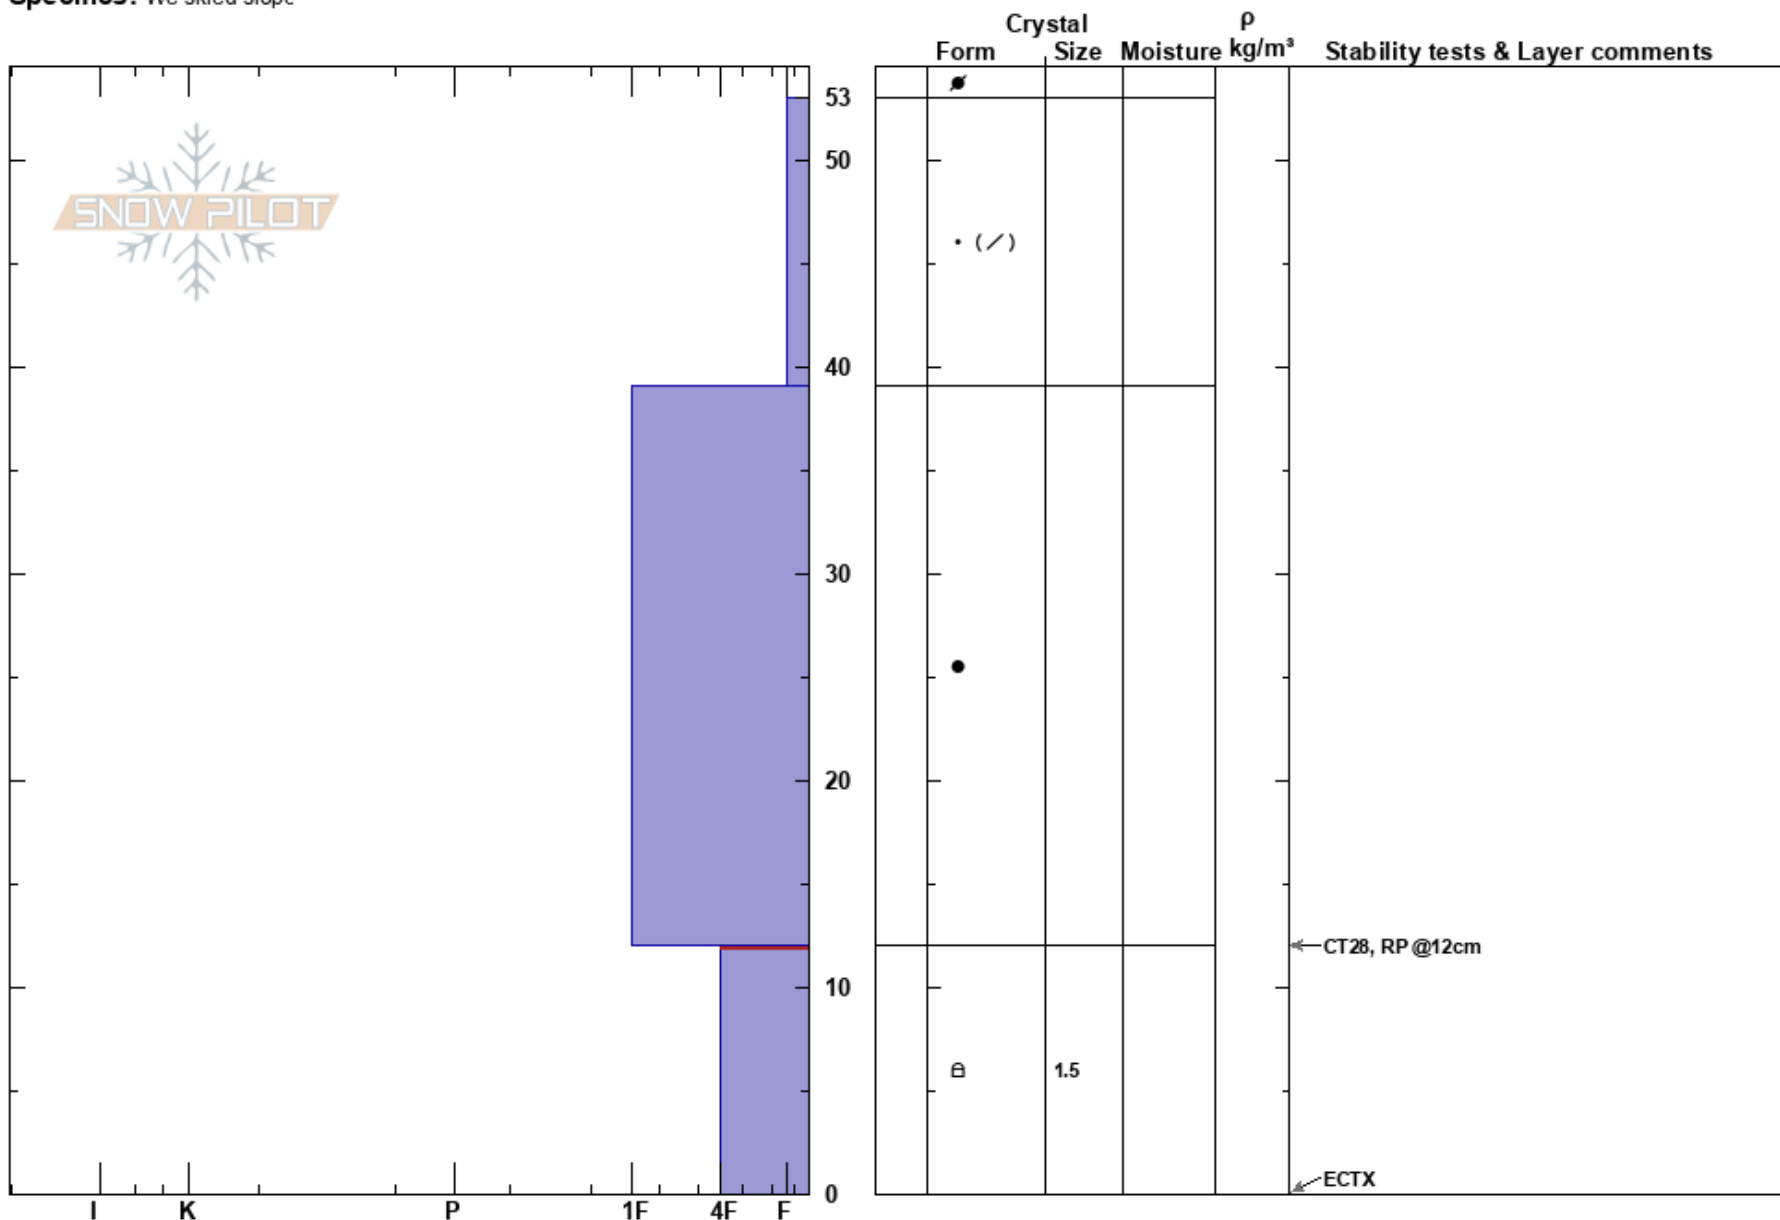

Slumgullion Pass  
 San Juan Range  
 CO  
**Elevation:** 11960 ft  
**Aspect:** N  
**Specifics:** We skied slope

Mark Mueller  
 12/23/2019 - 3:00pm  
**Co-ord:**  
**Slope Angle:** 22°  
**Wind Loading:**

**Stability:**  
**Air Temperature:**  
**Sky Cover:** OVC  
**Precipitation:** NO  
**Wind:** SW Moderate

**HS:**53  
**PF:**45  
**PS:** 15  
 12-0cm: Problematic layer

**Notes:** Pit location; Pt. 12047, 3/4 mile SW of Slumgullion Pass