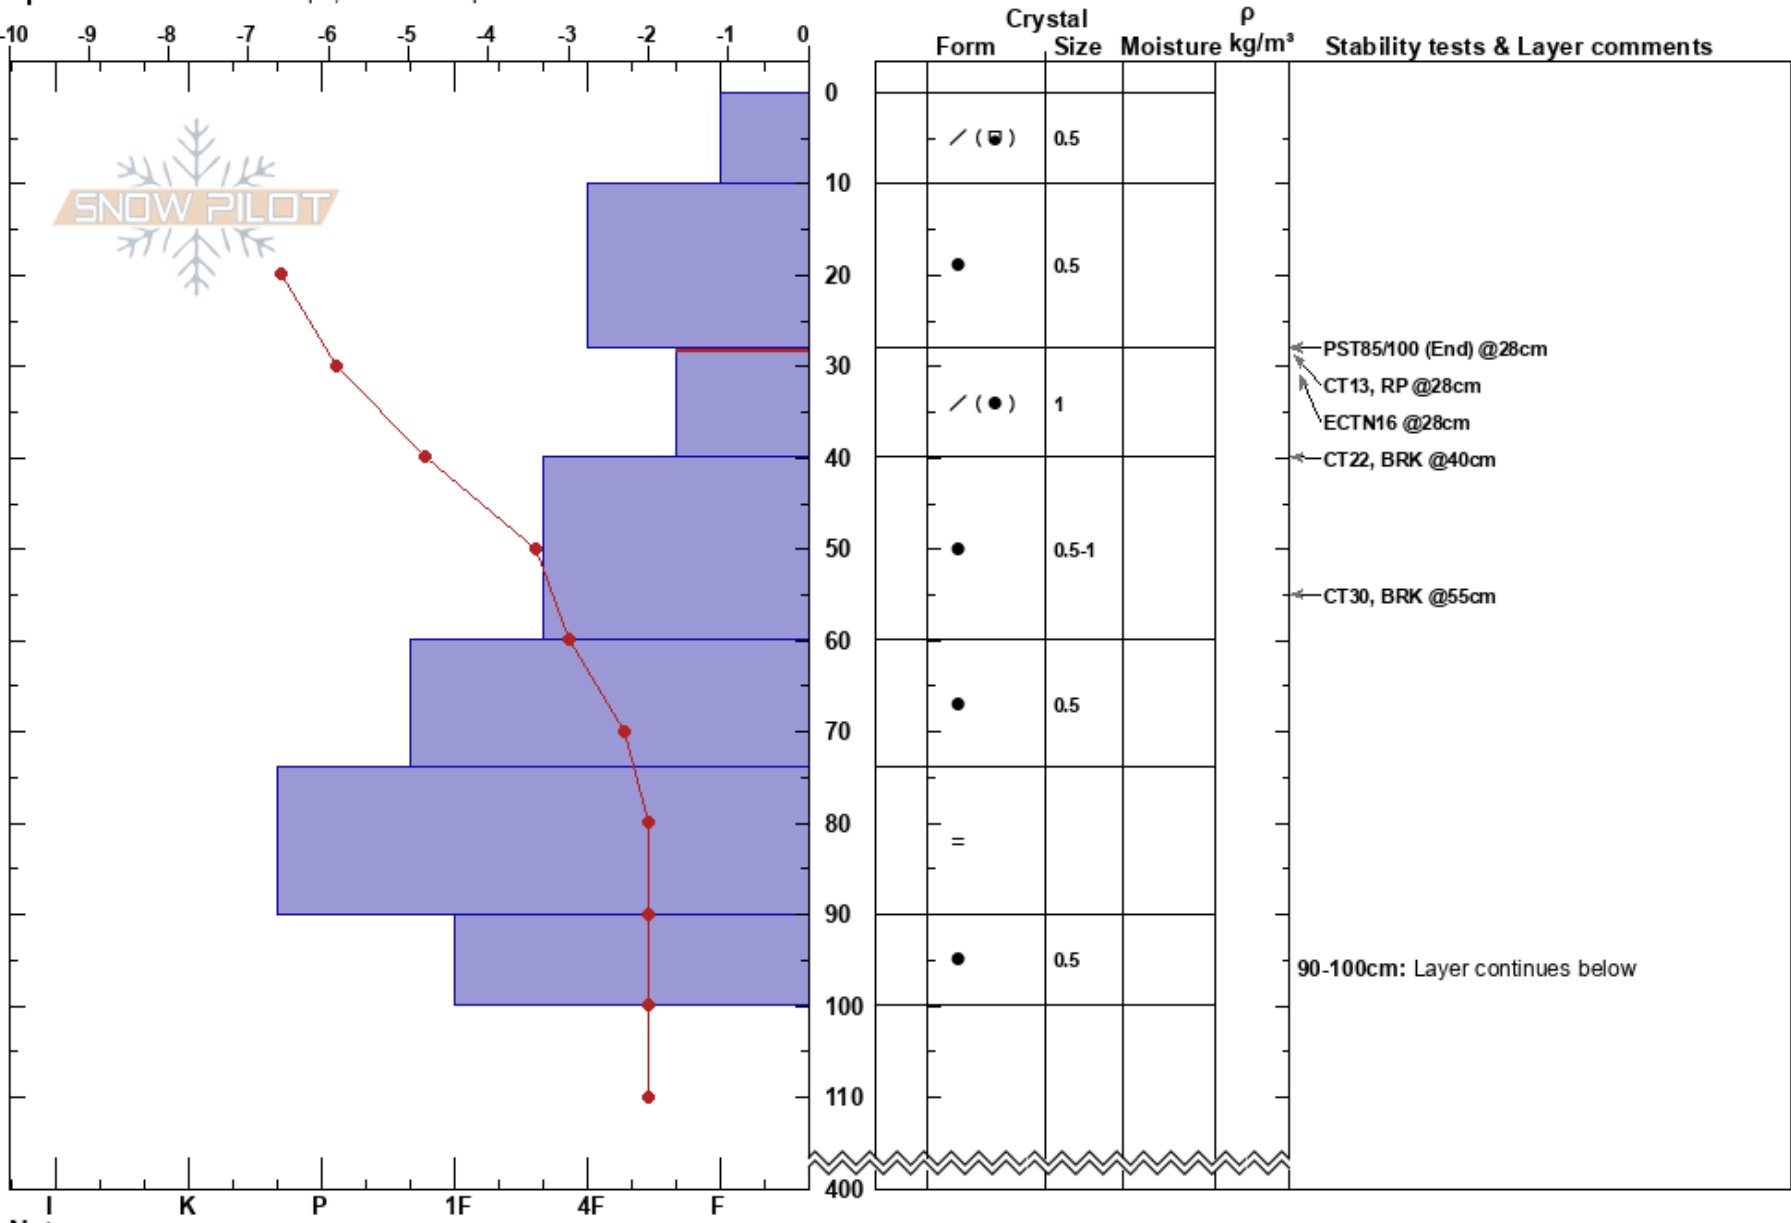

Incline Lake Peak
 Carson Range
 NV
 Elevation: 9240 ft
 Aspect: 350°
 Specifics: Ski tracks on slope; We skied slope

Andy Anderson
 02/15/2017 - 12:00pm
 Co-ord: 39.29838N, -119.94233W
 Slope Angle: 28°
 Wind Loading:

Stability: Very Good
 Air Temperature: 3.4°C
 Sky Cover: BKN
 Precipitation: NO
 Wind: SW Moderate

HS:400
 28-40cm: Problematic layer
 90-100cm: Layer continues below

Notes: Probed to 400 cm. Snowpack is deeper than 400 cm.