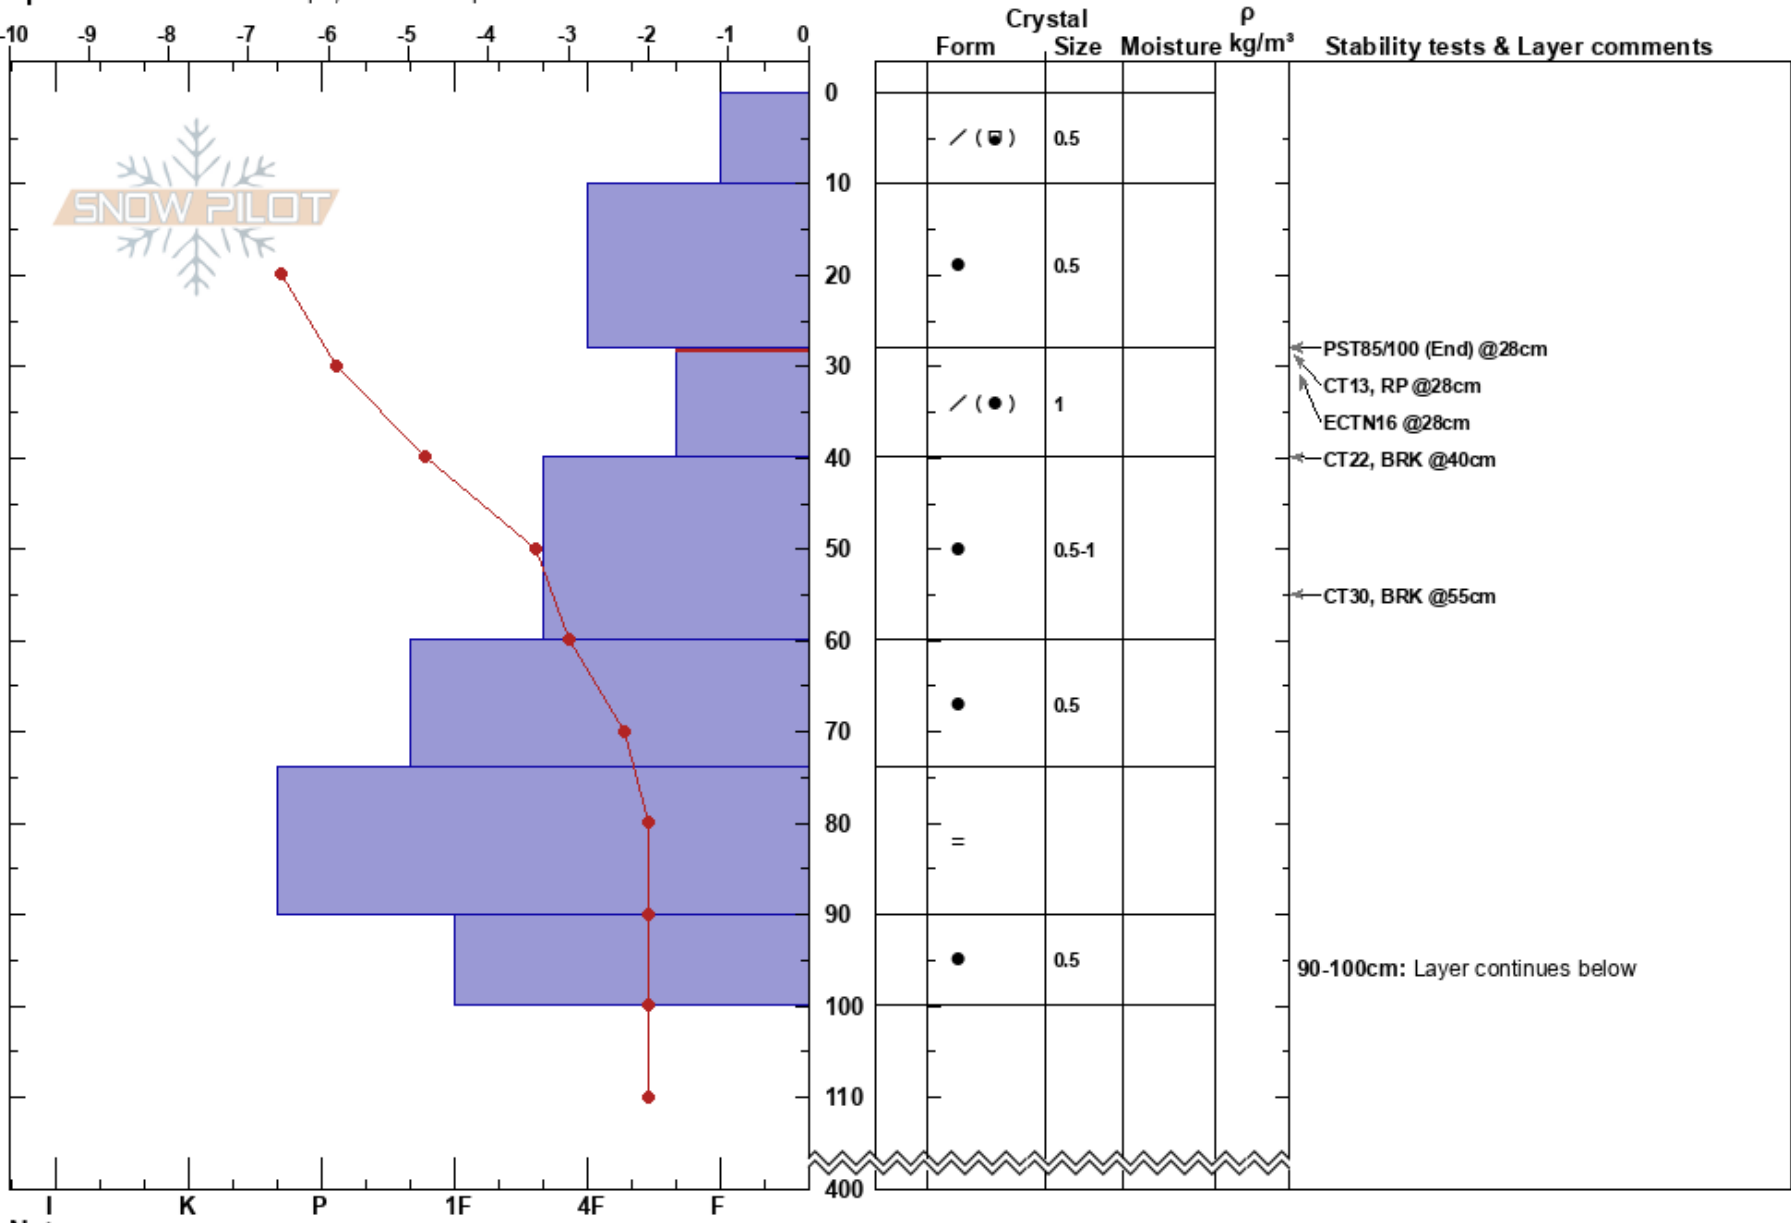

Incline Lake Peak  
 Carson Range  
 NV  
 Elevation: 9240 ft  
 Aspect: 350°  
 Specifics: Ski tracks on slope; We skied slope

Andy Anderson  
 02/15/2017 - 12:00pm  
 Co-ord: 39.29838N, -119.94233W  
 Slope Angle: 28°  
 Wind Loading:

Stability: Very Good HS:400  
 Air Temperature: 3.4°C  
 Sky Cover: BKN  
 Precipitation: NO  
 Wind: SW Moderate

Layer Notes:  
 28-40cm: Problematic layer  
 90-100cm: Layer continues below

Notes: Probed to 400 cm. Snowpack is deeper than 400 cm.