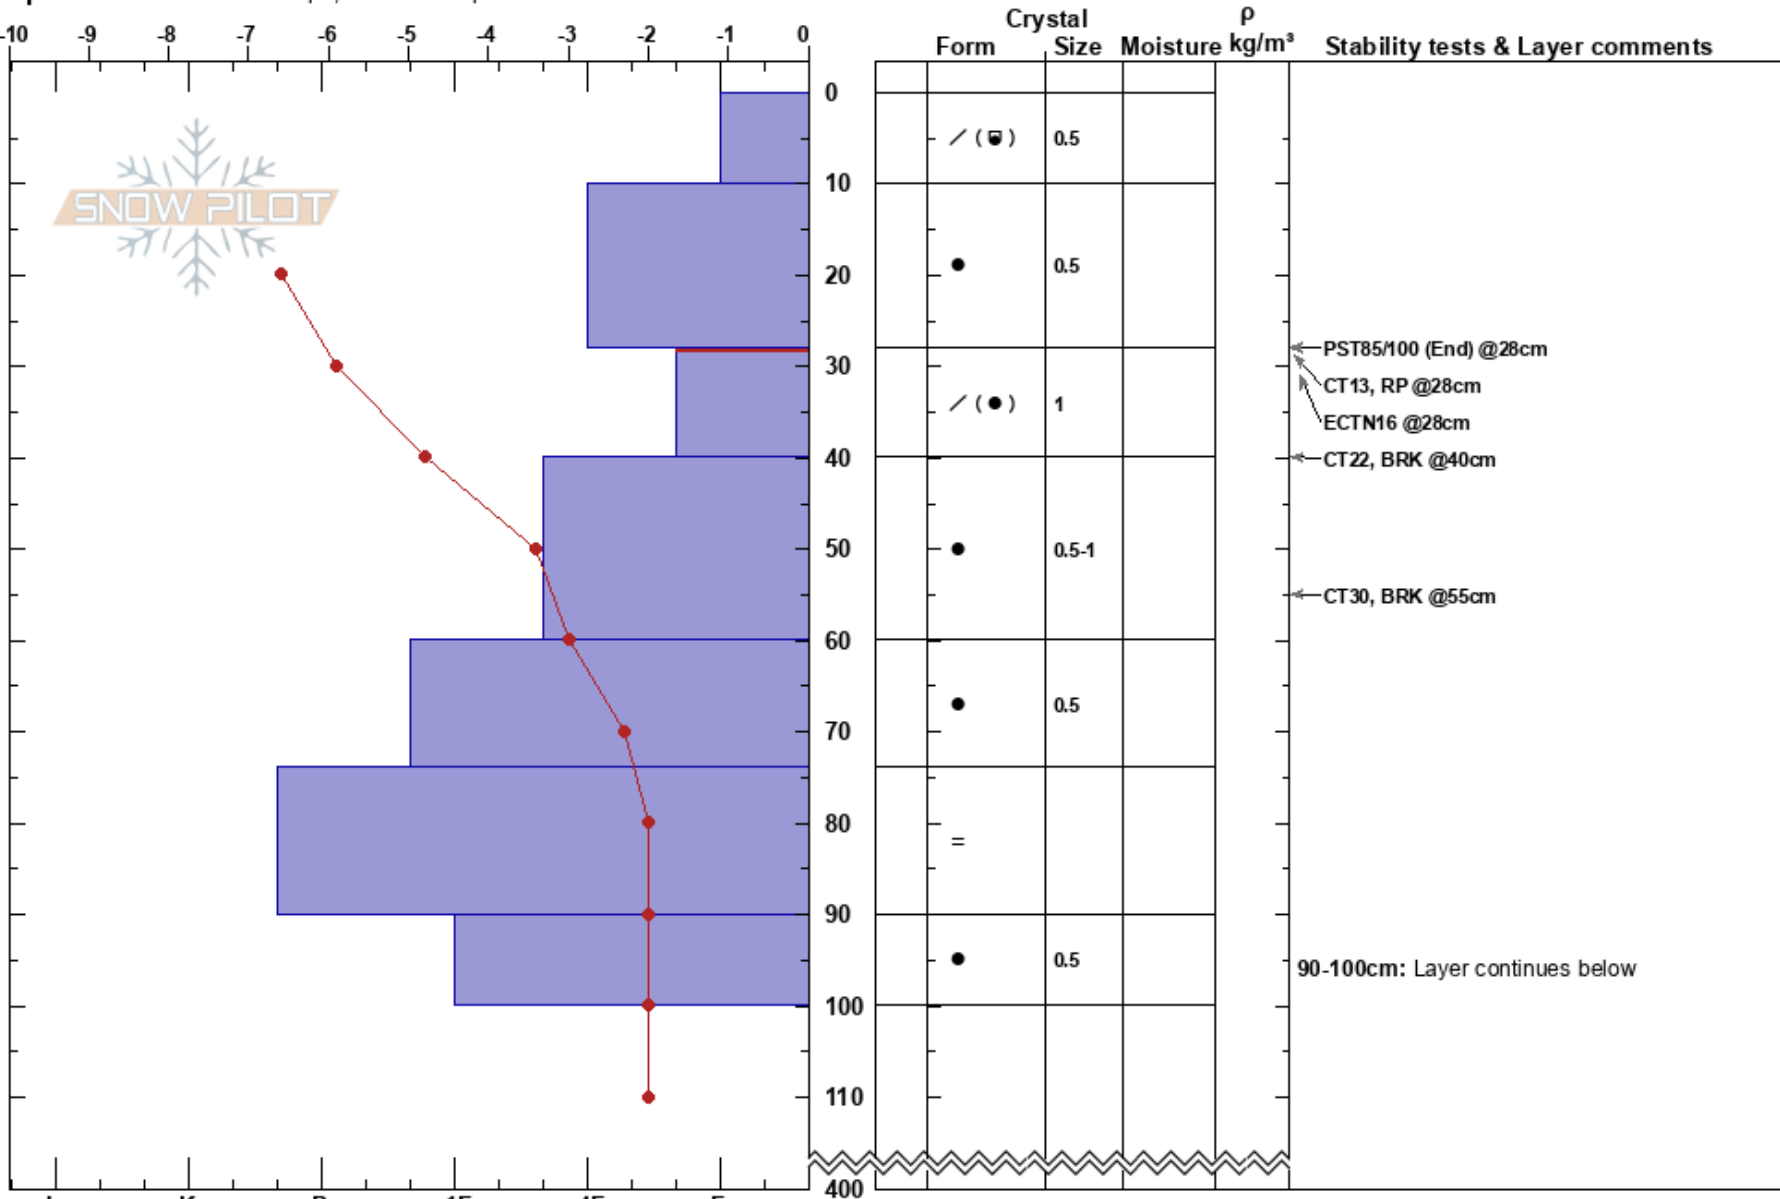

Incline Lake Peak  
 Carson Range  
 NV  
 Elevation: 9240 ft  
 Aspect: 350°  
 Specifics: Ski tracks on slope; We skied slope

Andy Anderson  
 02/15/2017 - 12:00pm  
 Co-ord: 39.29838N, -119.94233W  
 Slope Angle: 28°  
 Wind Loading:

Stability: Very Good  
 Air Temperature: 3.4°C  
 Sky Cover: BKN  
 Precipitation: NO  
 Wind: SW Moderate

HS:400  
 Layer Notes:  
 28-40cm: Problematic layer  
 90-100cm: Layer continues below

Notes: Probed to 400 cm. Snowpack is deeper than 400 cm.