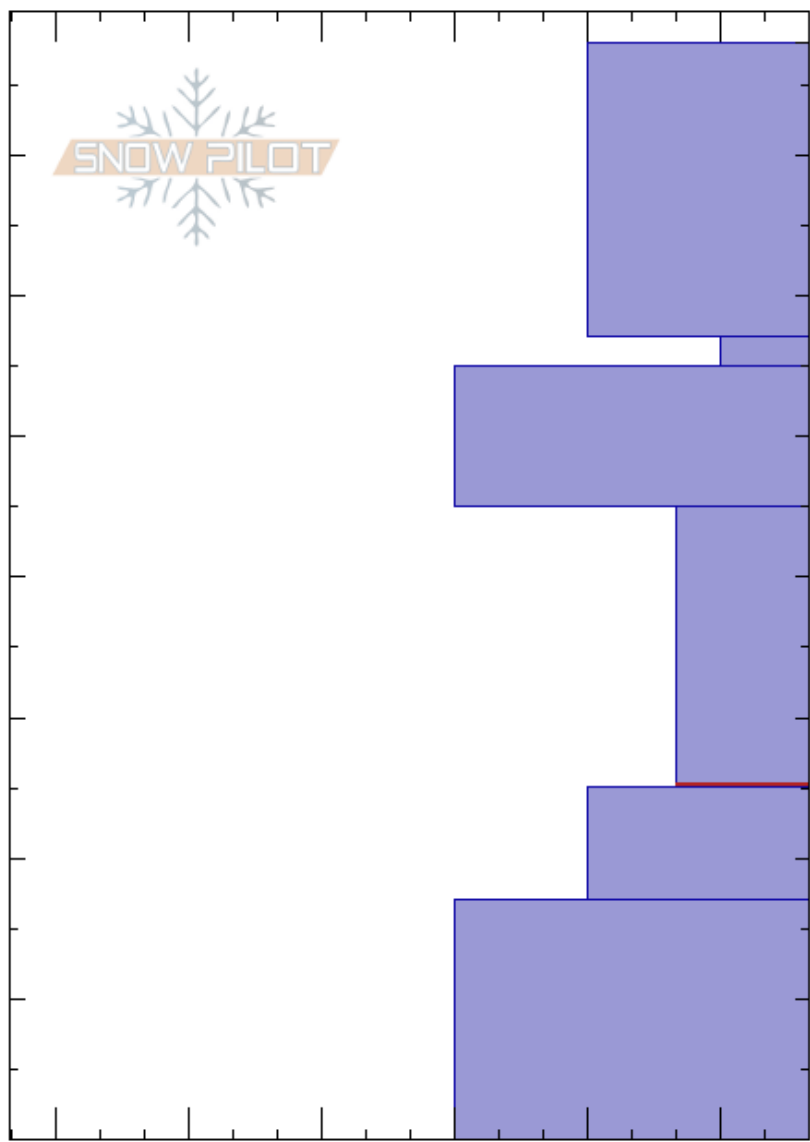

Carrot/Sage Divide
 Madison Range-S
 MT
 Elevation: 9200 ft
 Aspect: 90°
 Specifics:

Ian Hoyer
 12/23/2019 - 1:00pm
 Co-ord: 44.95597N, -111.31823W
 Slope Angle: 22°
 Wind Loading: previous

Stability: Fair Stable
 Air Temperature: HS:78
 Sky Cover: SCT
 Precipitation: NO
 Wind: S Moderate
 PF:78 45-25cm:Problematic layer

Crystal Form	Crystal Size	Moisture	ρ kg/m ³	Stability tests & Layer comments
V	4			← ECTN12 @55cm
□	1-2			
□	3-4			
□	3-4			← ECTN23 @25cm
^				

Notes: