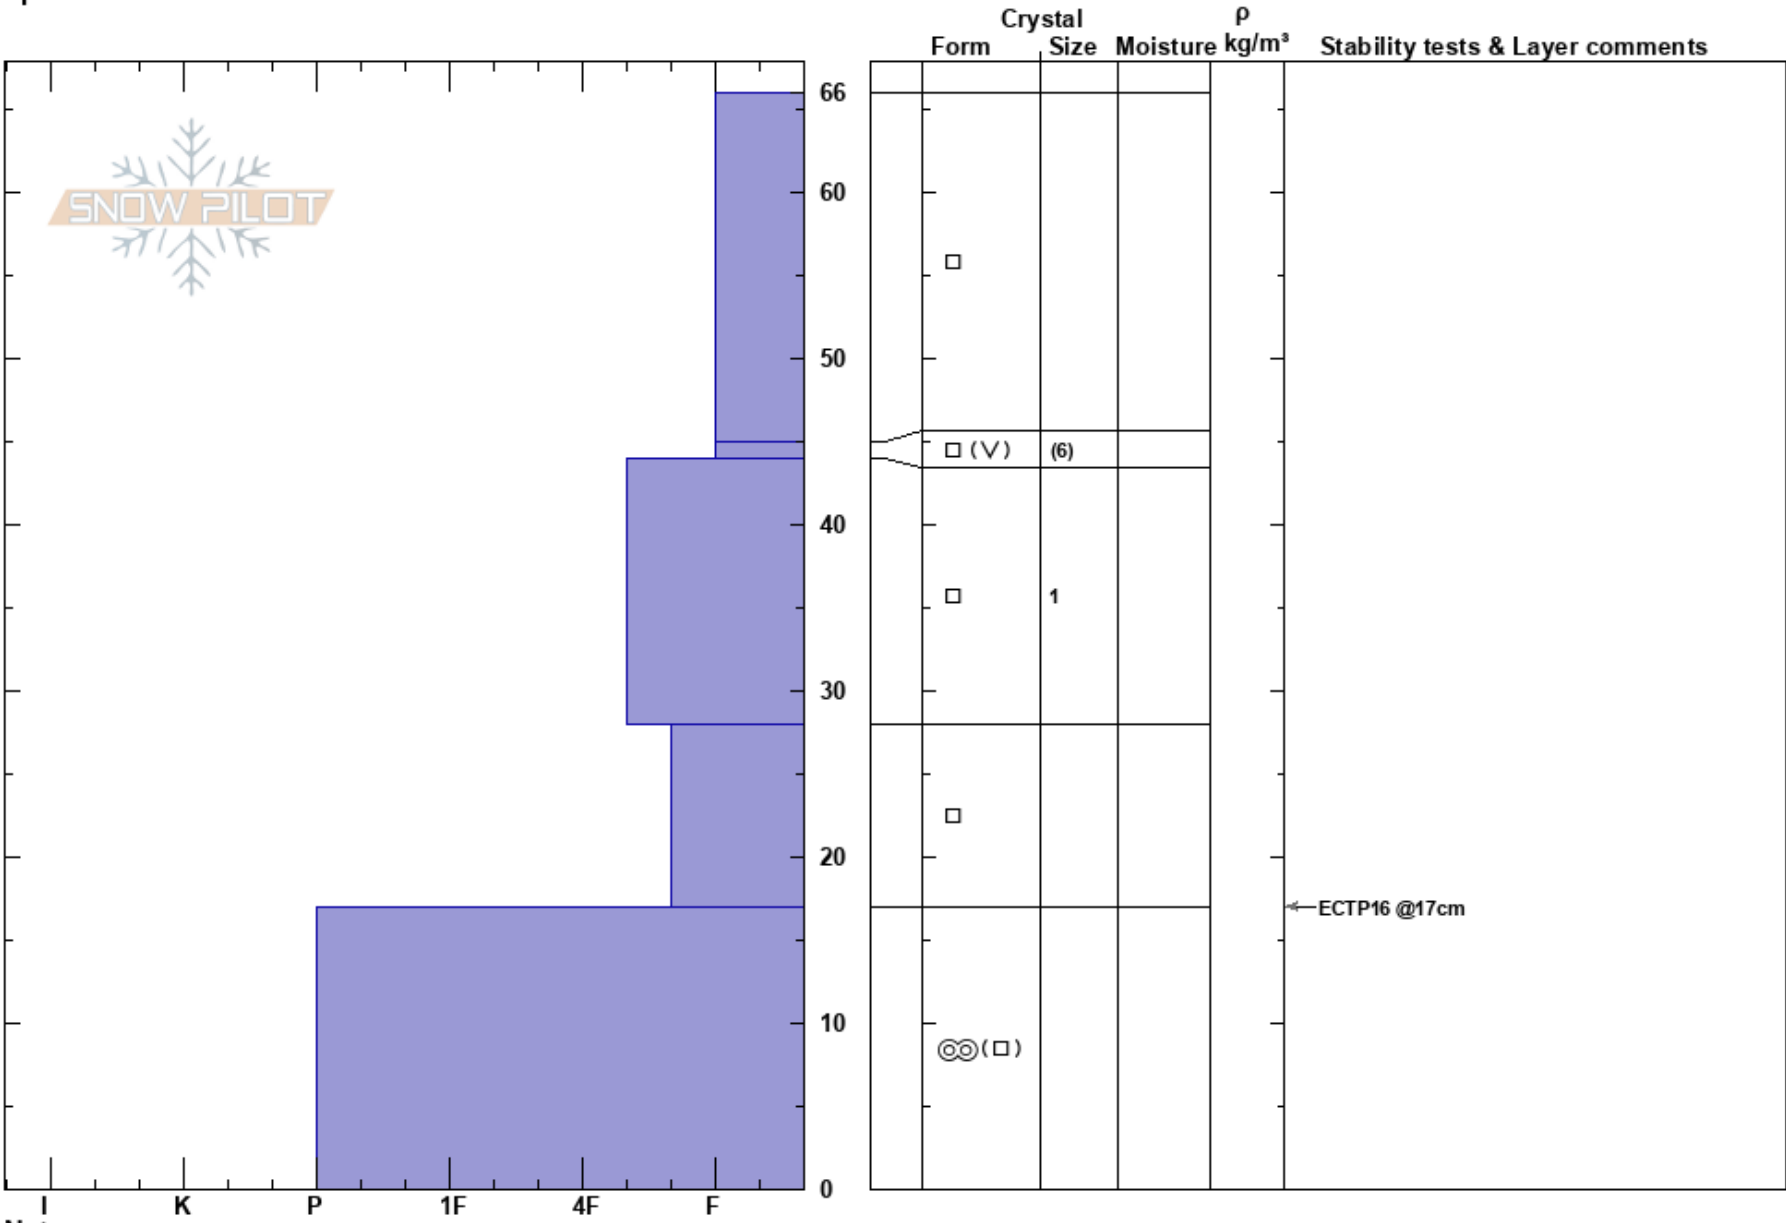

Wilderness Boundary
 Madison Range-S
 MT
 Elevation: 8800 ft
 Aspect: 260°
 Specifics:

Ian Hoyer
 12/23/2019 - 12:00pm
 Co-ord: 44.97668N, -111.35960W
 Slope Angle: 25°
 Wind Loading: no

Stability: Fair Stable
 Air Temperature:
 Precipitation: NO
 Wind: SW Calm
 HS:66
 PF:66 28-17cm:Problematic layer
 Layer Notes: