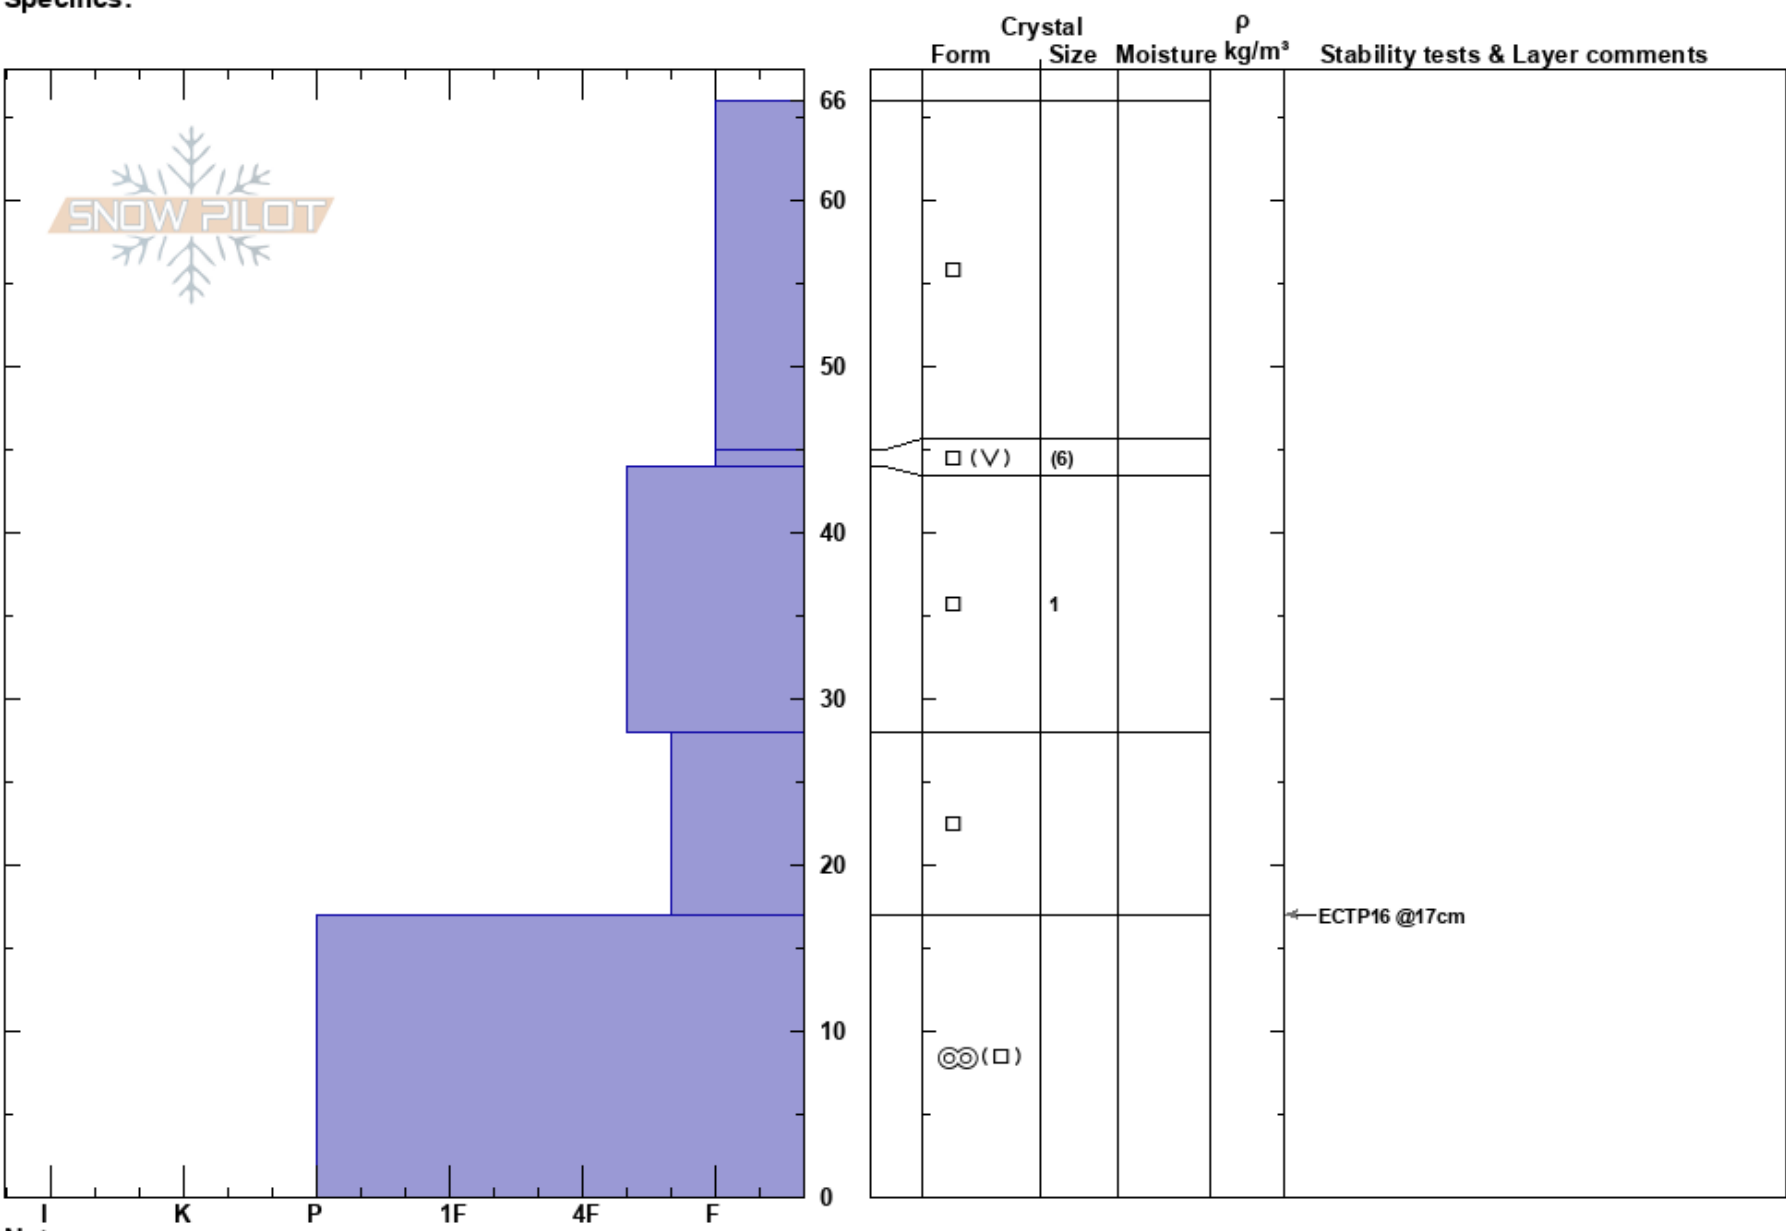

Wilderness Boundary  
 Madison Range-S  
 MT  
 Elevation: 8800 ft  
 Aspect: 260°  
 Specifics:

Ian Hoyer  
 12/23/2019 - 12:00pm  
 Co-ord: 44.97668N, -111.35960W  
 Slope Angle: 25°  
 Wind Loading: no

Stability: Fair Stable  
 Air Temperature:  
 Precipitation: NO  
 Wind: SW Calm  
 HS:66  
 PF:66 28-17cm:Problematic layer  
 Layer Notes:

Notes: