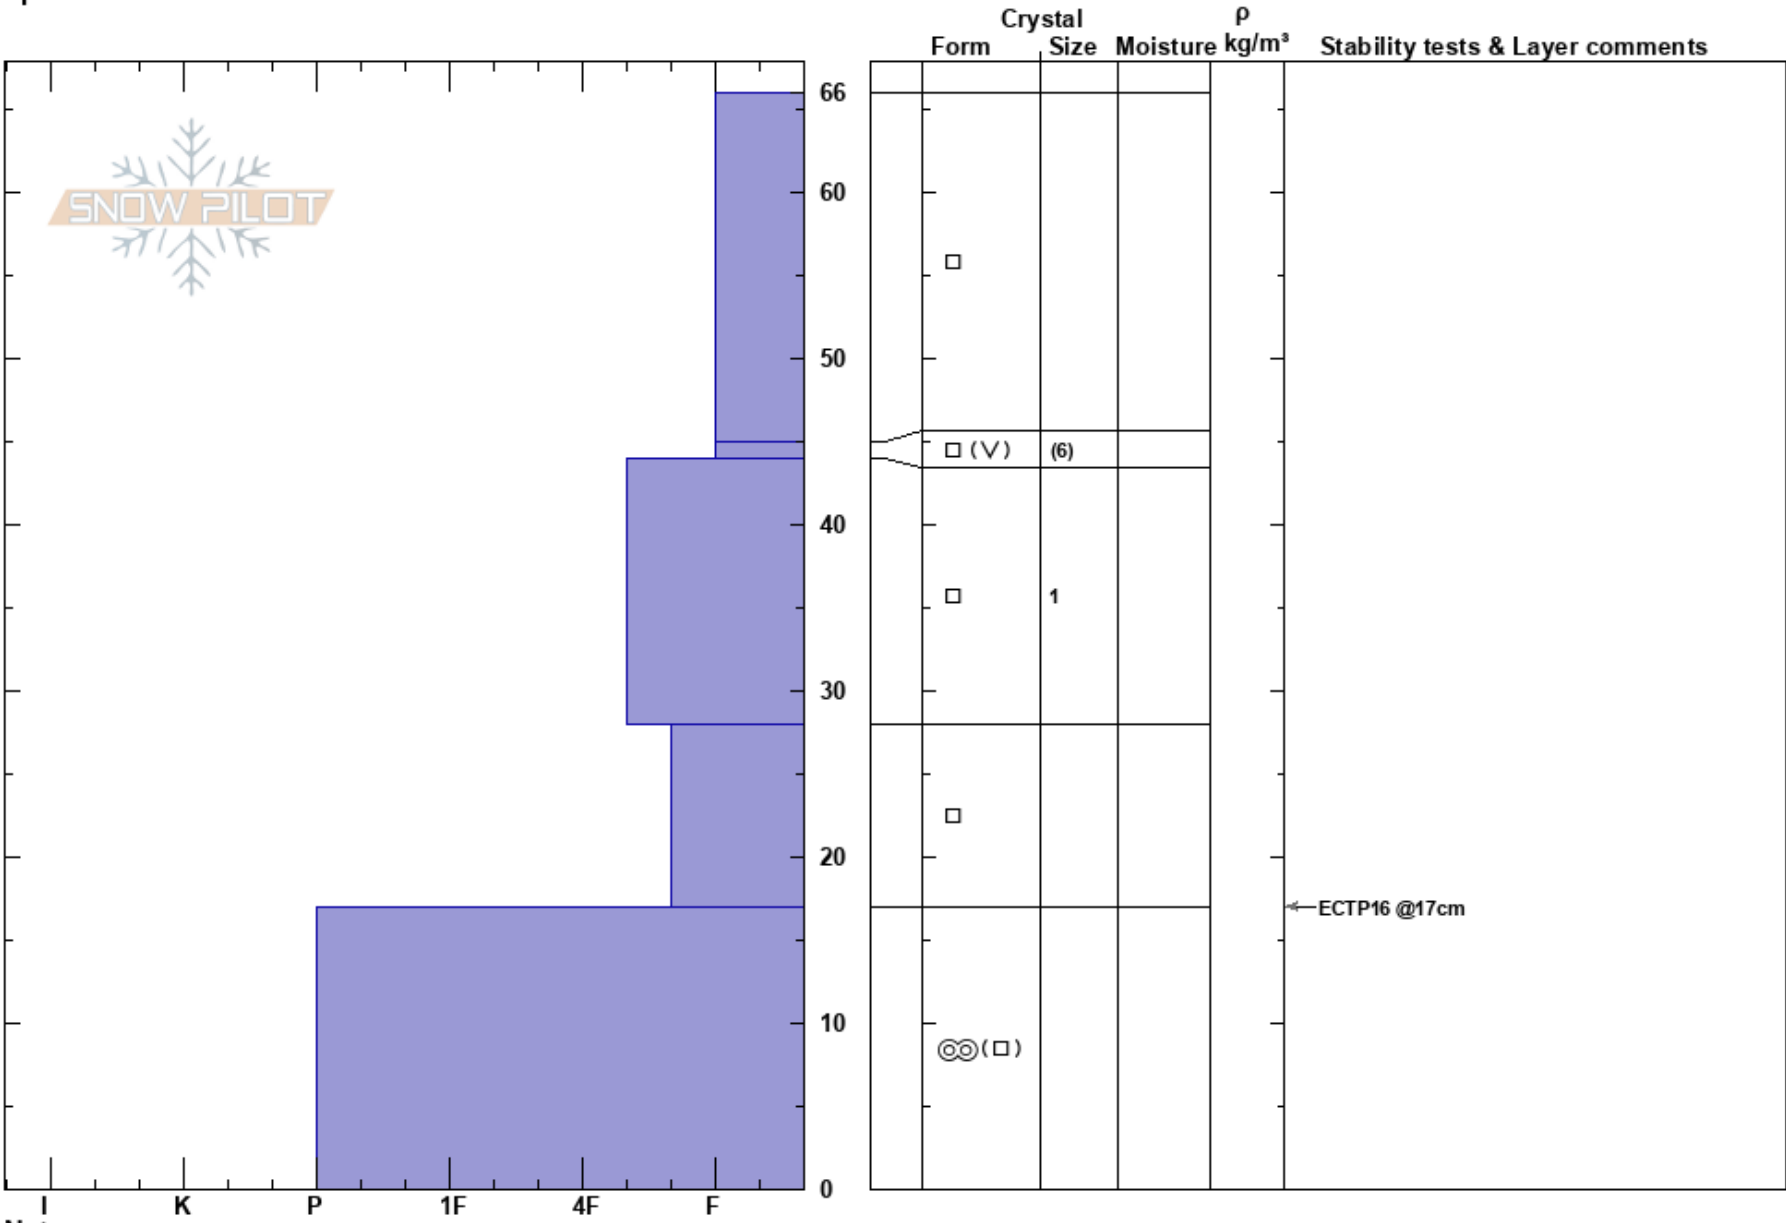

Wilderness Boundary  
 Madison Range-S  
 MT  
 Elevation: 8800 ft  
 Aspect: 260°  
 Specifics:

Ian Hoyer  
 12/23/2019 - 12:00pm  
 Co-ord: 44.97668N, -111.35960W  
 Slope Angle: 25°  
 Wind Loading: no

Stability: Fair Stable  
 Air Temperature:  
 Precipitation: NO  
 Wind: SW Calm  
 HS:66  
 PF:66 28-17cm:Problematic layer  
 Layer Notes:

Notes: