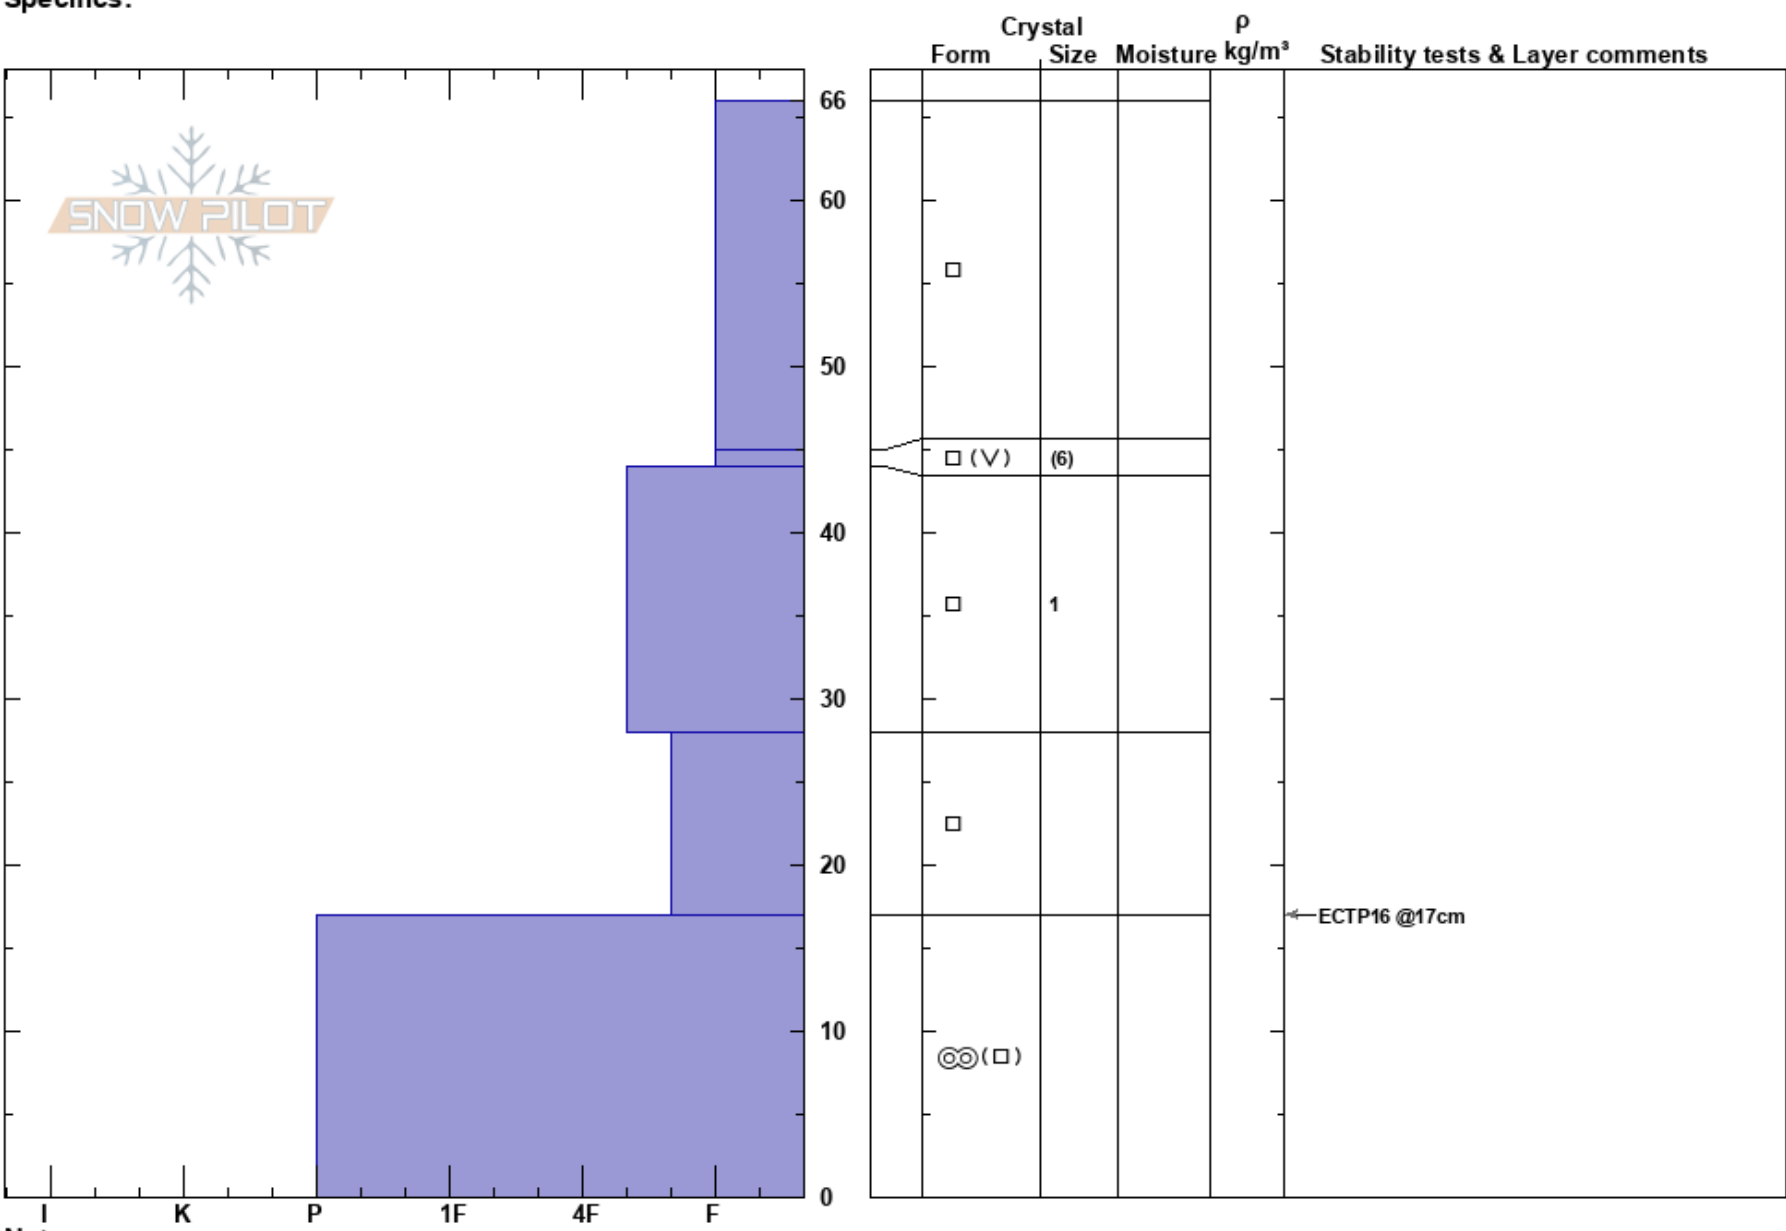

Wilderness Boundary
 Madison Range-S
 MT
 Elevation: 8800 ft
 Aspect: 260°
 Specifics:

Ian Hoyer
 12/23/2019 - 12:00pm
 Co-ord: 44.97668N, -111.35960W
 Slope Angle: 25°
 Wind Loading: no

Stability: Fair Stable
 Air Temperature:
 Precipitation: NO
 Wind: SW Calm
 HS:66
 PF:66 28-17cm:Problematic layer
 Layer Notes: