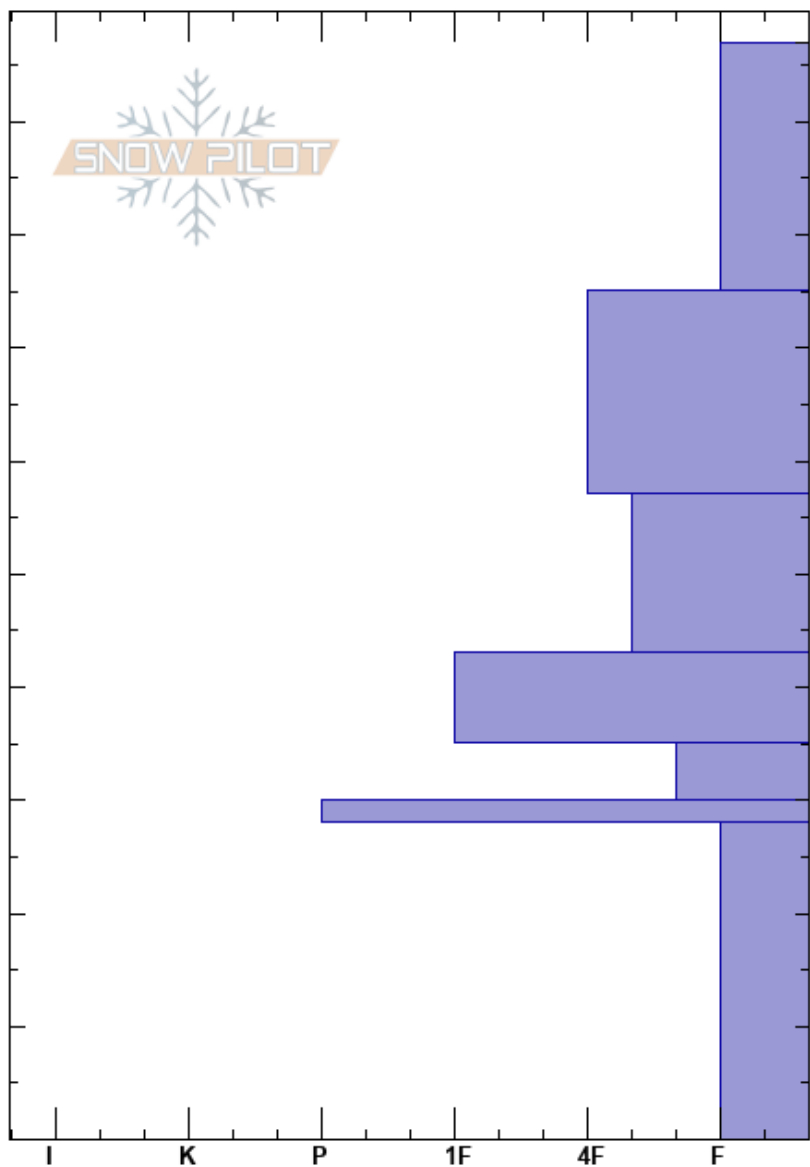

Big Cat 4 mid path  
 Uinta Range  
 UT  
 Elevation: 9362 ft  
 Aspect: 7°  
 Specifics:

Christopher Brown  
 12/23/2019 - 2:30am  
 Co-ord: 40.81935N, -111.08100W  
 Slope Angle: 31°  
 Wind Loading:

Stability:  
 Air Temperature: 2°C  
 Sky Cover: BKN  
 Precipitation: NO  
 Wind: SE Light Breeze

HS:97  
 Layer Notes:  
 30-28cm: Decomposing  
 28-0cm: Problematic layer

Crystal Form	Crystal Size	Moisture	$\rho$ kg/m <sup>3</sup>	Stability tests & Layer comments
/	1			
⊖	0.5-1			
⊖	1-1.5			
⊖	1			
⊖	2			
⊙⊙				← 2x CT11, Q1 @27cm 30-28cm: Decomposing
^ (A)	3-5			
				← ECTX