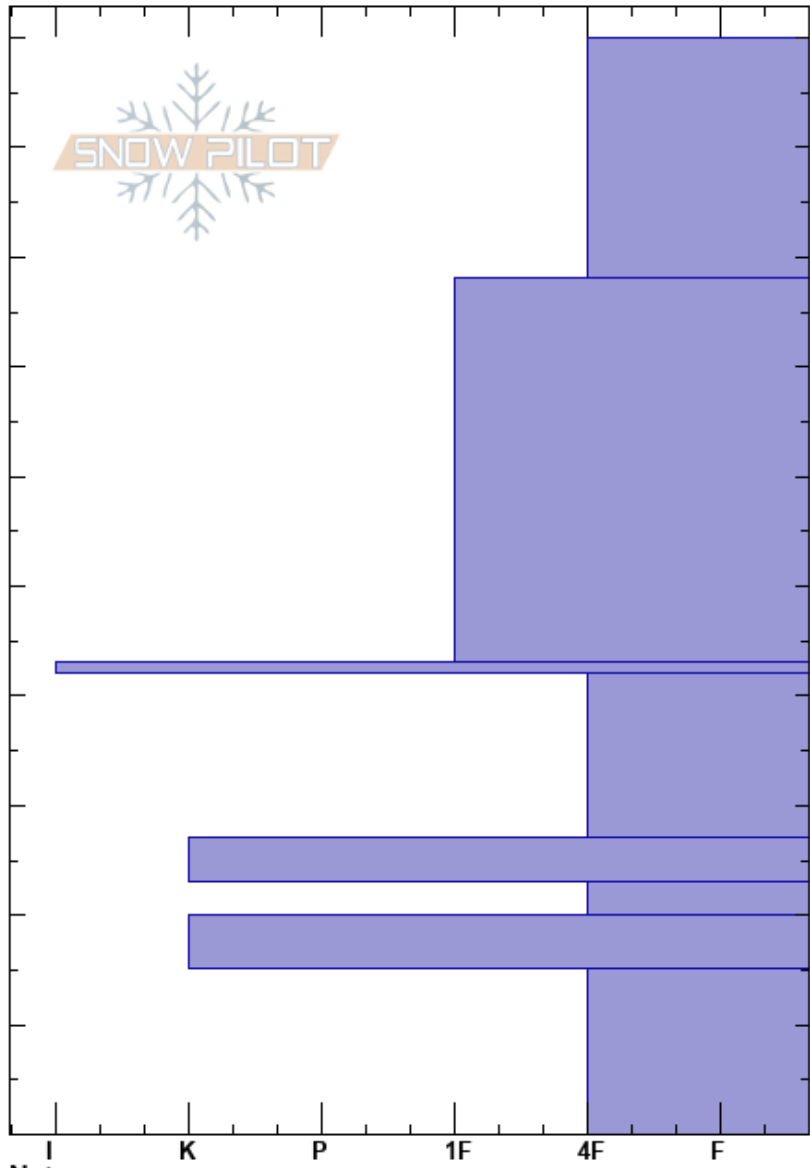

Morrell Mountain Ridge
 Swan Range
 MT
 Elevation: 2410 m
 Aspect: E
 Specifics: We skied slope

Patrick Herrmann
 12/22/2019 - 11:30am
 Co-ord: 47.20004N, -113.35639W
 Slope Angle: 27°
 Wind Loading:

Stability: **HS:100**
 Air Temperature: 1°C
 Sky Cover: FEW
 Precipitation: NO
 Wind: Calm
 Layer Notes: 42-27cm: Problematic layer

Height (cm)	Crystal		Moisture	ρ kg/m ³	Stability tests & Layer comments
	Form	Size			
100					
90					
80					
70					
60					
50					
40					
35	□ (V)	2			← CT16, SC @35cm
33					← ECTP21 @33cm
30					
20					
10	□				
0					← ECTX