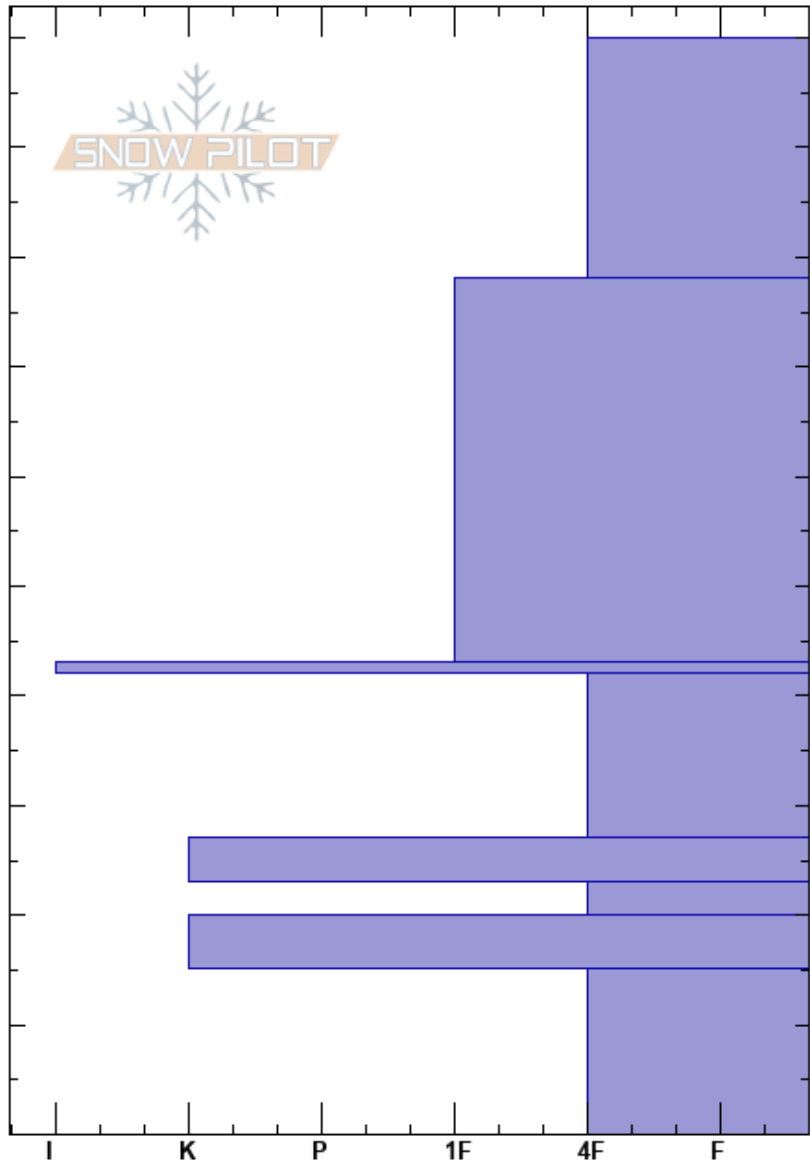

Morrell Mountain Ridge
 Swan Range
 MT
 Elevation: 2410 m
 Aspect: E
 Specifics: We skied slope

Patrick Herrmann
 12/22/2019 - 11:30am
 Co-ord: 47.20004N, -113.35639W
 Slope Angle: 27°
 Wind Loading:

Stability: **HS:100**
 Air Temperature: 1°C
 Sky Cover: FEW
 Precipitation: NO
 Wind: Calm
 Layer Notes: 42-27cm: Problematic layer

Height (cm)	Crystal		Moisture	ρ kg/m ³	Stability tests & Layer comments
	Form	Size			
100					
90					
80					
70					
60					
50					
47					
42					
35	□ (V)	2			← CT16, SC @35cm
33					← ECTP21 @33cm
27					
20					
18					
10	□				
0					← ECTX