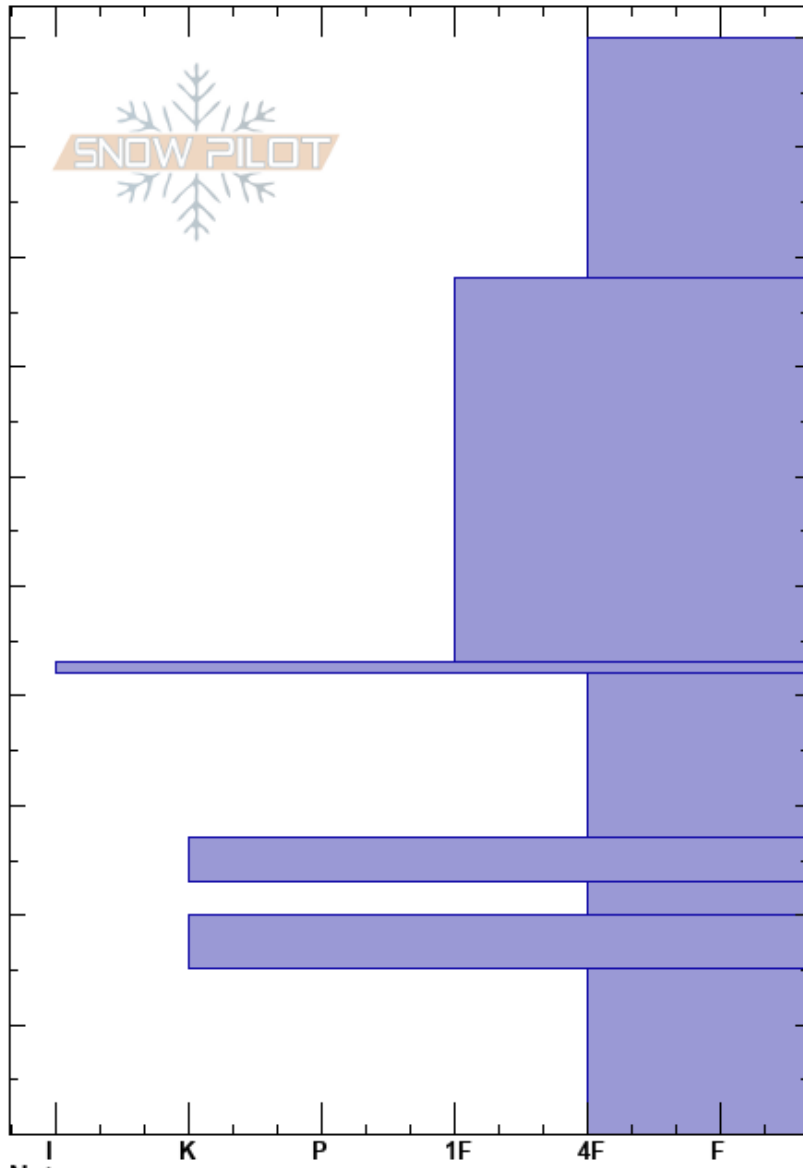

Morrell Mountain Ridge
 Swan Range
 MT
 Elevation: 2410 m
 Aspect: E
 Specifics: We skied slope

Patrick Herrmann
 12/22/2019 - 11:30am
 Co-ord: 47.20004N, -113.35639W
 Slope Angle: 27°
 Wind Loading:

Stability: **HS:100**
 Air Temperature: 1°C
 Sky Cover: FEW
 Precipitation: NO
 Wind: Calm
 Layer Notes: 42-27cm: Problematic layer

Height (cm)	Crystal		Moisture	ρ kg/m ³	Stability tests & Layer comments
	Form	Size			
100					
90					
80					
70					
60					
50					
45					
42					
40					
35	□ (V)	2			← CT16, SC @35cm
33					← ECTP21 @33cm
30					
25					
20					
15					
10	□				
0					← ECTX