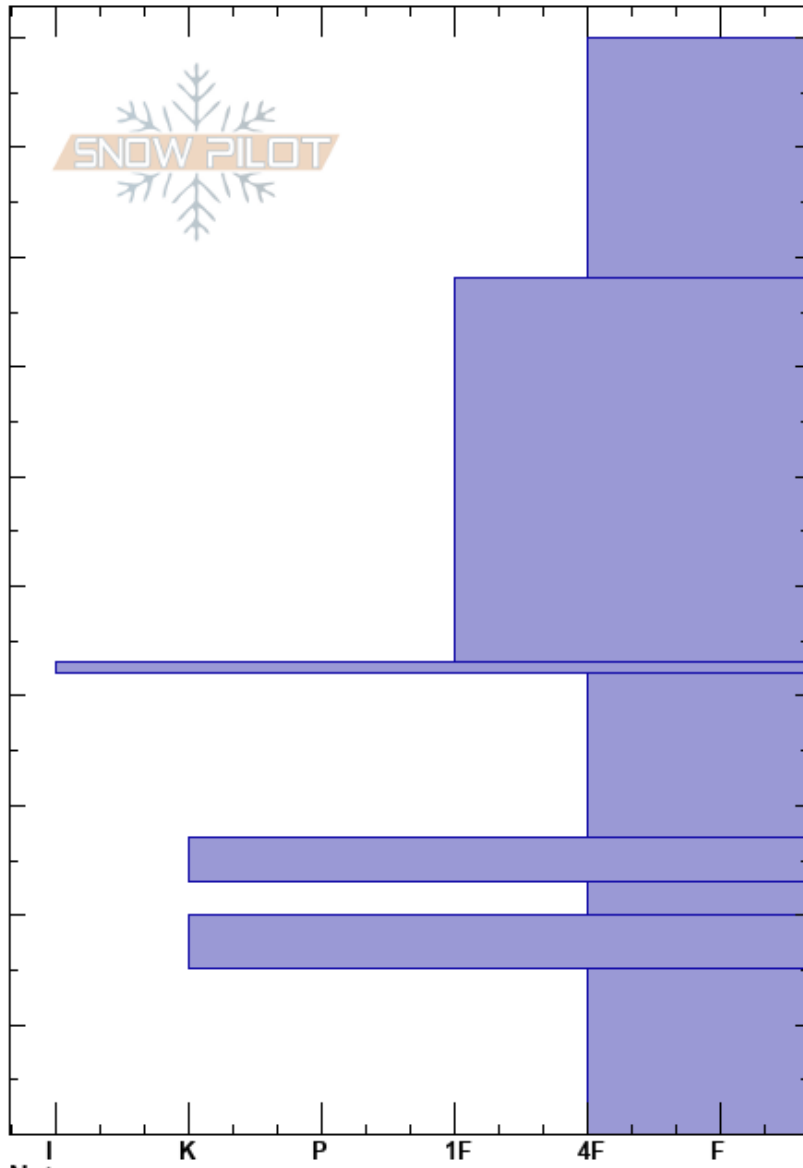

Morrell Mountain Ridge  
 Swan Range  
 MT  
 Elevation: 2410 m  
 Aspect: E  
 Specifics: We skied slope

Patrick Herrmann  
 12/22/2019 - 11:30am  
 Co-ord: 47.20004N, -113.35639W  
 Slope Angle: 27°  
 Wind Loading:

Stability: **HS:100**  
 Air Temperature: 1°C  
 Sky Cover: FEW  
 Precipitation: NO  
 Wind: Calm  
 Layer Notes: 42-27cm: Problematic layer

Depth (cm)	Crystal		Moisture	$\rho$ kg/m <sup>3</sup>	Stability tests & Layer comments
	Form	Size			
100					
90					
80					
70					
60					
50					
47					
42					
40					
35	□ (V)	2			← CT16, SC @35cm
33					← ECTP21 @33cm
30					
25					
20					
15					
10	□				
0					← ECTX