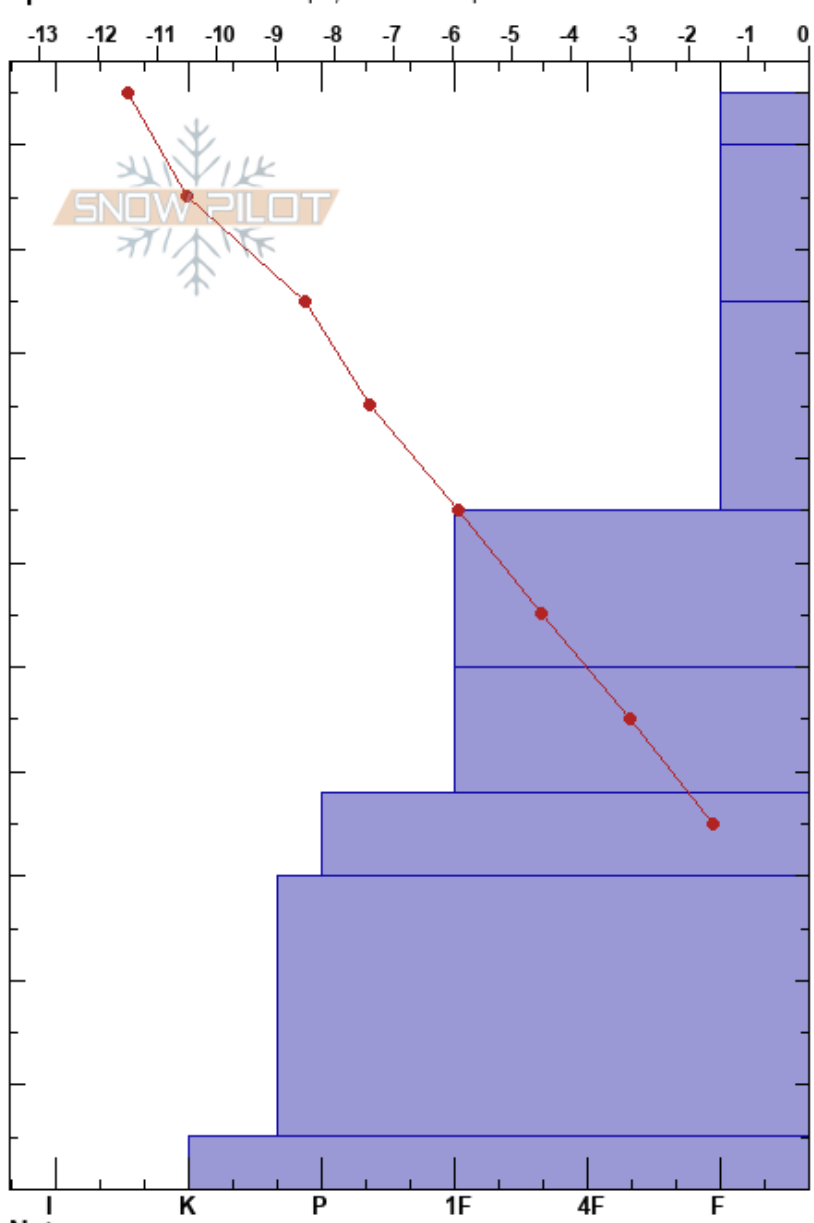

Peace Sign Chute Asc.
 Jemez Mtns.
 NM
Elevation: 3251 m
Aspect: W
Specifics: Ski tracks on slope; We skied slope

Brock Tice
 12/22/2019 - 9:21am
Co-ord: 36.56982N, -105.43303W
Slope Angle: 19°
Wind Loading:

Stability:
Air Temperature: -4.7°C
Sky Cover: FEW
Precipitation: NO
Wind: Light Breeze

HS: 105
Layer Notes:
 5-0cm: Problematic layer

Form	Crystal Size	Moisture	ρ kg/m³	Stability tests & Layer comments
⊖ (/)	0.5-1 (0.5)			
/	0.5			← CT15, RP @95cm
⊖ (⊖)	1(1)			
⊖	1-3			
⊖	1			
⊖	1			
⊖	1			
⊖	1			