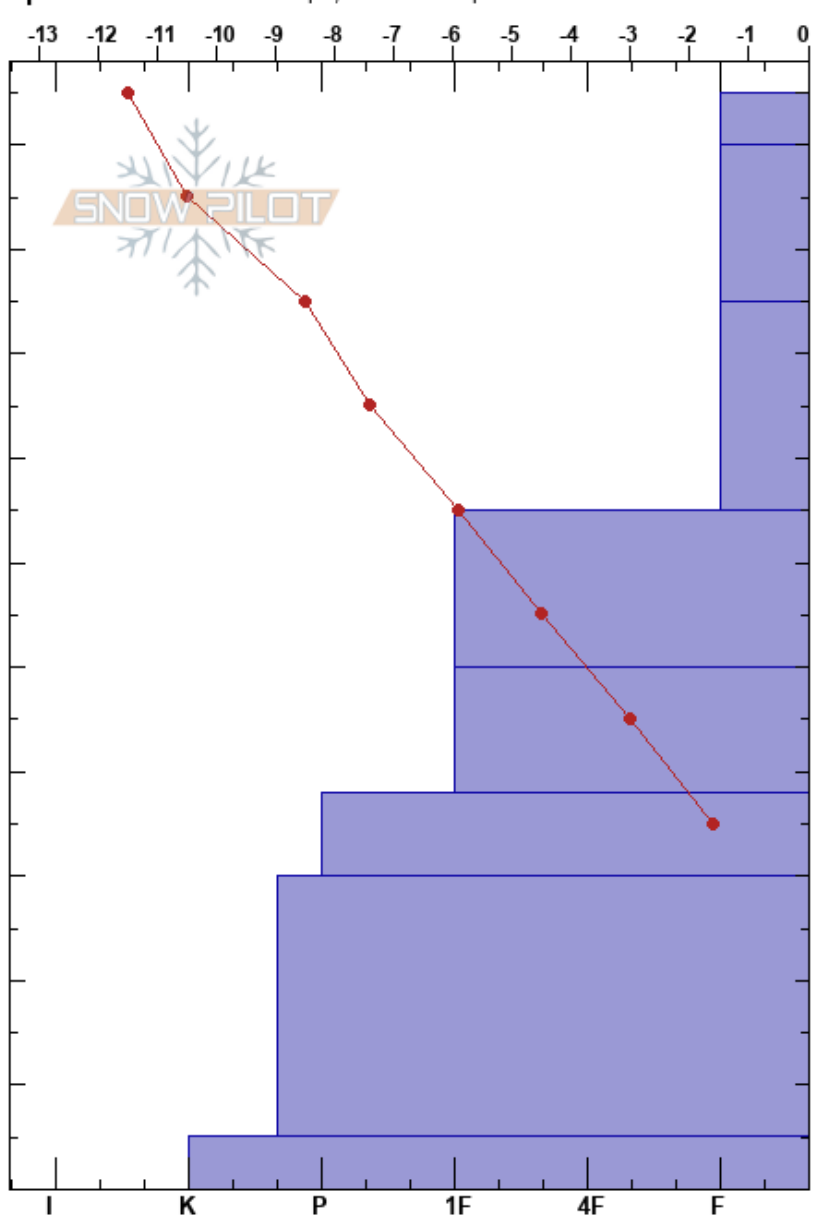

Peace Sign Chute Asc.
 Jemez Mtns.
 NM
 Elevation: 3251 m
 Aspect: W

Brock Tice
 12/22/2019 - 9:21am
 Co-ord: 36.56982N, -105.43303W
 Slope Angle: 19°
 Wind Loading:

Stability:
 Air Temperature: -4.7°C
 Sky Cover: FEW
 Precipitation: NO
 Wind: Light Breeze

HS:105
 Layer Notes:
 5-0cm: Problematic layer

Specifics: Ski tracks on slope; We skied slope

Form	Crystal		Moisture	ρ kg/m ³	Stability tests & Layer comments
	Size				
☐ (/)	0.5-1 (0.5)				
/	0.5				← CT15, RP @95cm
☐ (☐)	1(1)				
☐	1-3				
☐	1				
☐	1				
☐	1				
☐	1				