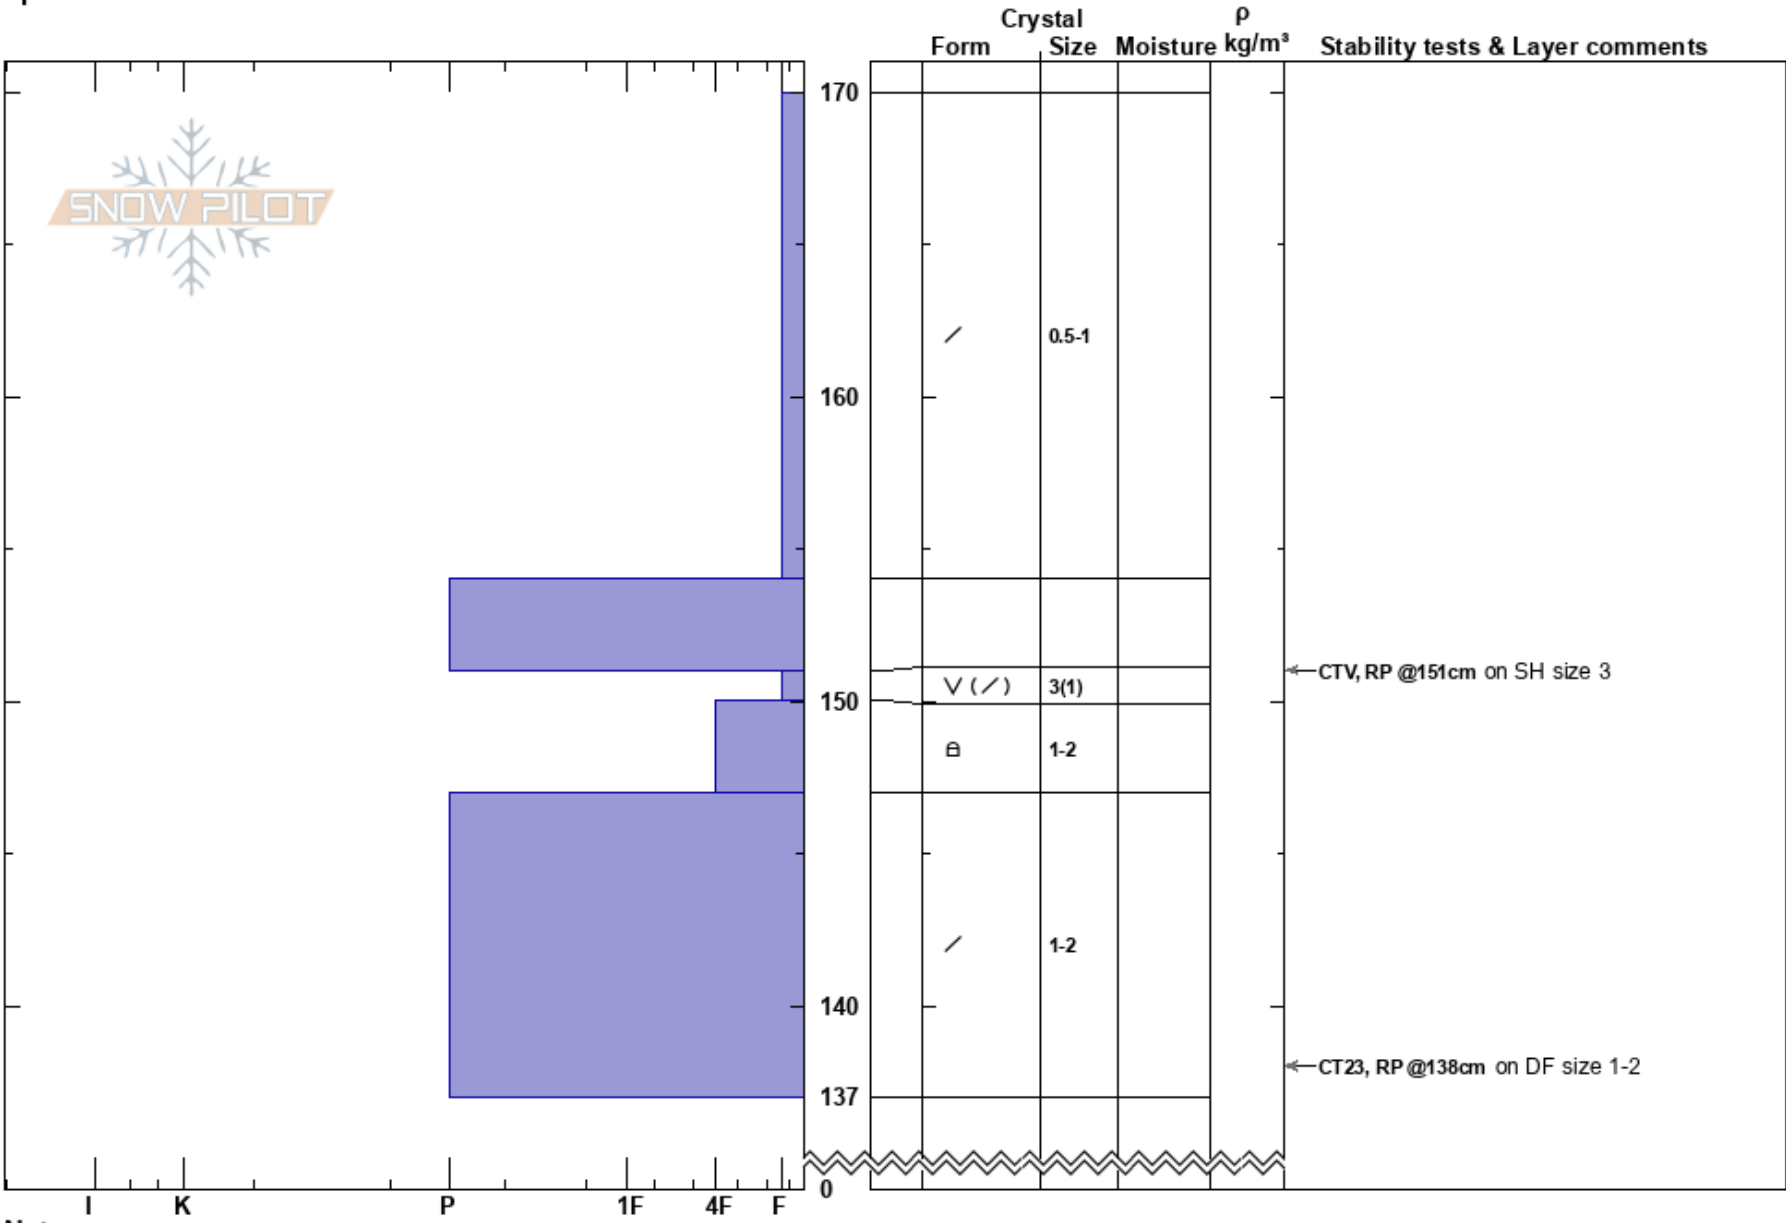

Sugar Daddy shoulder 2
 Ominecas
 BC
 Elevation: 1750 m
 Aspect: E
 Specifics:

Kelly Cytko
 22/12/2019 - 13:30
 Co-ord: 56.53974N, -126.08984W
 Slope Angle: 29°
 Wind Loading:

Stability: **HS:170**
 Air Temperature: -9°C **PF:50** 151-150cm:Problematic layer
 Sky Cover: FEW **PS: 15**
 Precipitation: NO
 Wind: Calm