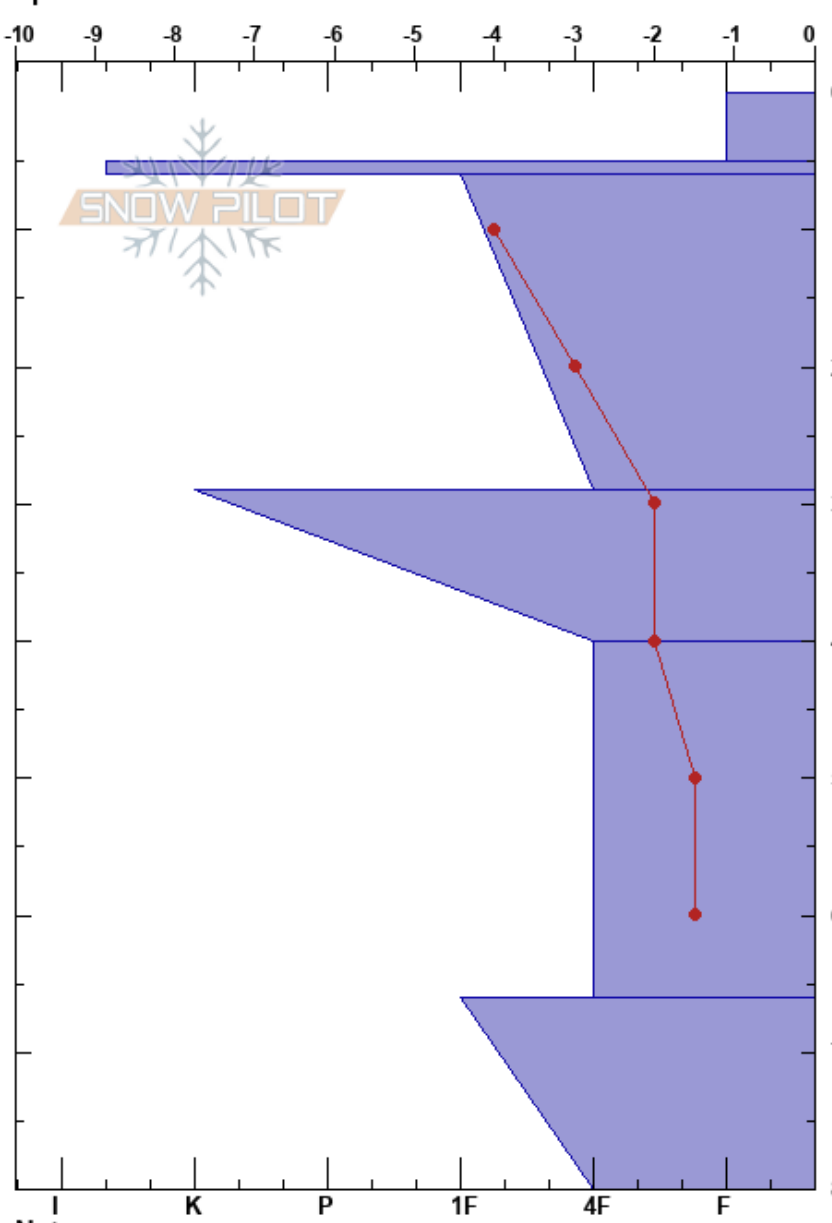

vaellientjahke
 Kittelfjället
 Sweden
 Elevation: 800 m
 Aspect: 101°
 Specifics:

Sven Olofsson
 23/12/2019 - 10:50
 Co-ord: 65.35822N, 15.85903E
 Slope Angle: 22°
 Wind Loading:

Stability:
 Air Temperature: -4°C
 Sky Cover: SCT
 Precipitation: NO
 Wind: NW Light Breeze

HS:80
 PF:43
 Layer Notes:

Form	Crystal		ρ kg/m ³	Stability tests & Layer comments
	Size	Moisture		
+				
■				
/				
⊙				← ECTN23 @32cm
□				
^				

Notes:

I K P 1F 4F F