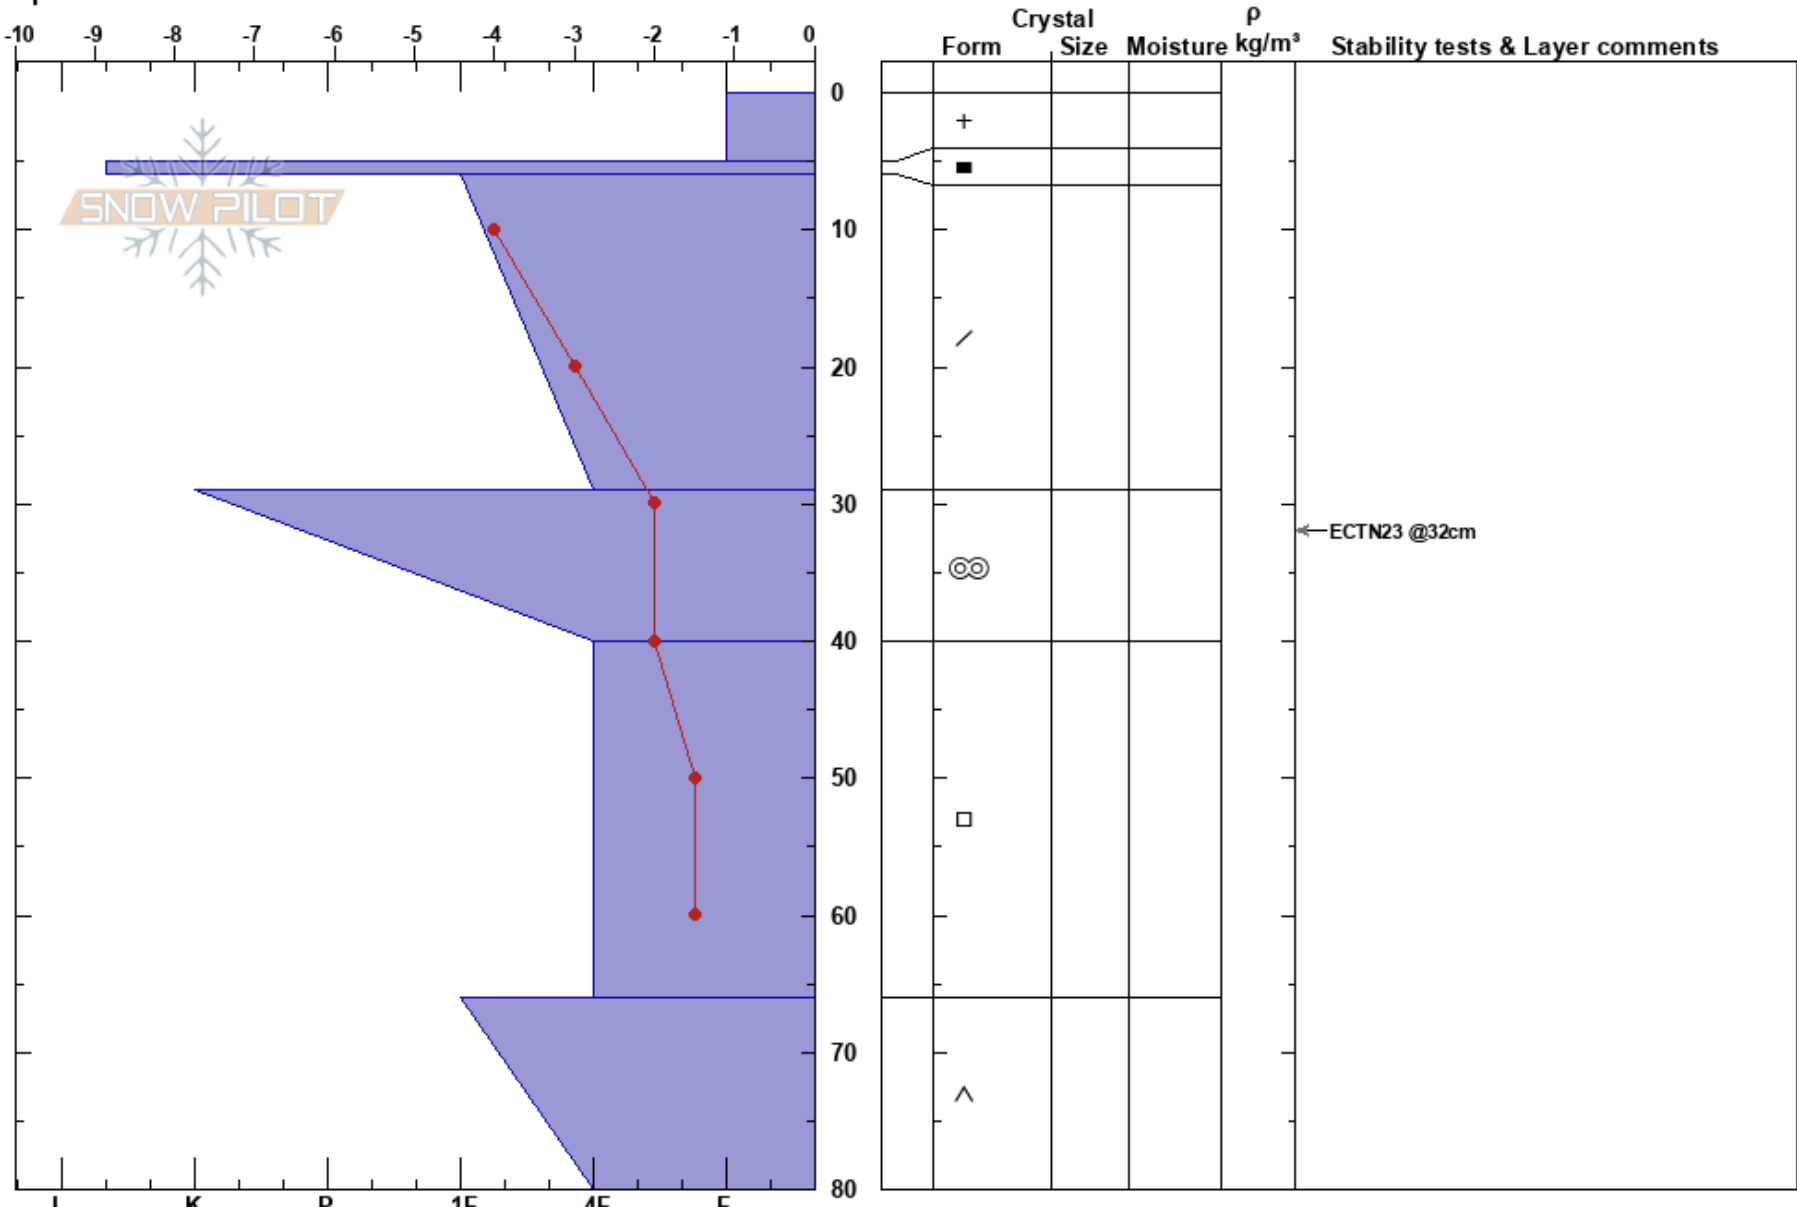

vaellientjahke
 Kittelfjället
 Sweden
 Elevation: 800 m
 Aspect: 101°
 Specifics:

Sven Olofsson
 23/12/2019 - 10:50
 Co-ord: 65.35822N, 15.85903E
 Slope Angle: 22°
 Wind Loading:

Stability:
 Air Temperature: -4°C
 Sky Cover: SCT
 Precipitation: NO
 Wind: NW Light Breeze

HS:80
 PF:43
 Layer Notes:

Notes: