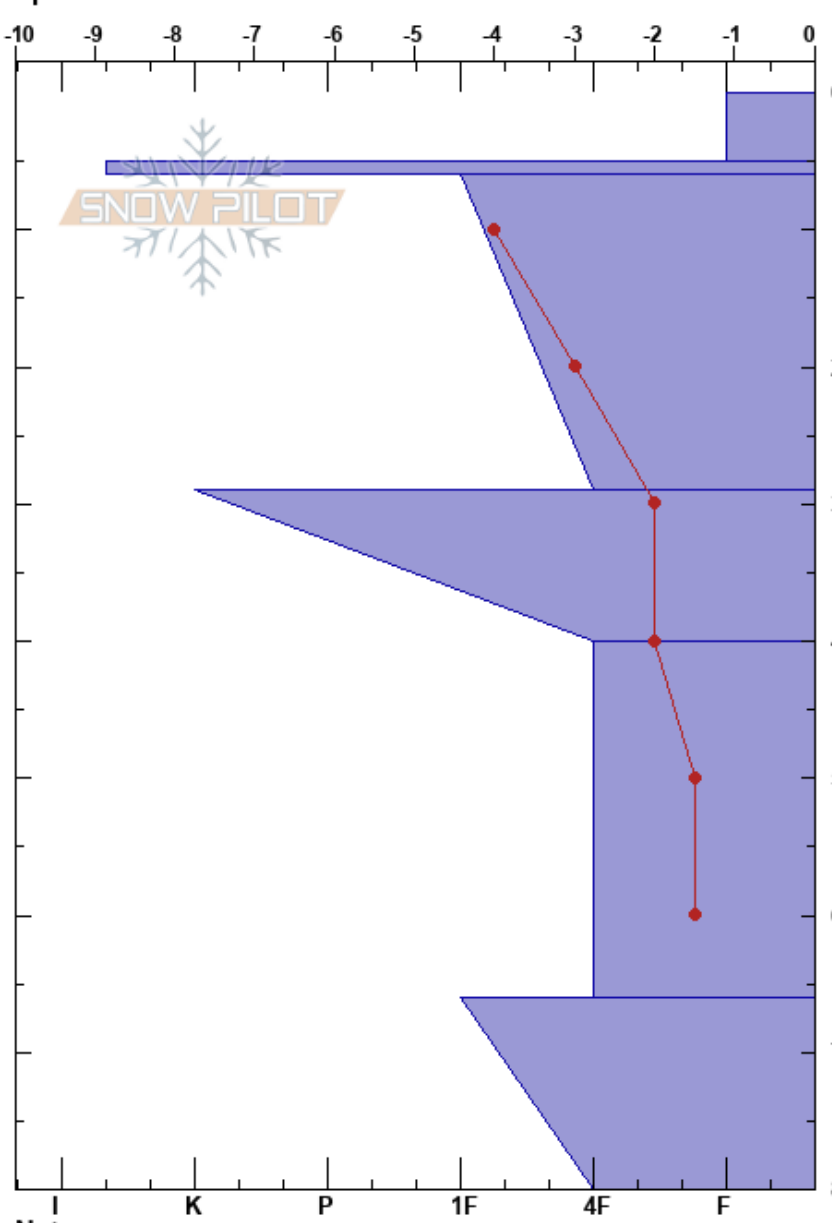

vaellientjahke
 Kittelfjället
 Sweden
 Elevation: 800 m
 Aspect: 101°
 Specifics:

Sven Olofsson
 23/12/2019 - 10:50
 Co-ord: 65.35822N, 15.85903E
 Slope Angle: 22°
 Wind Loading:

Stability:
 Air Temperature: -4°C
 Sky Cover: SCT
 Precipitation: NO
 Wind: NW Light Breeze

HS:80
 PF:43
 Layer Notes:

Form	Crystal		ρ kg/m ³	Stability tests & Layer comments
	Size	Moisture		
+				
■				
/				
⊙				← ECTN23 @32cm
□				
^				

Notes:
 I K P 1F 4F F