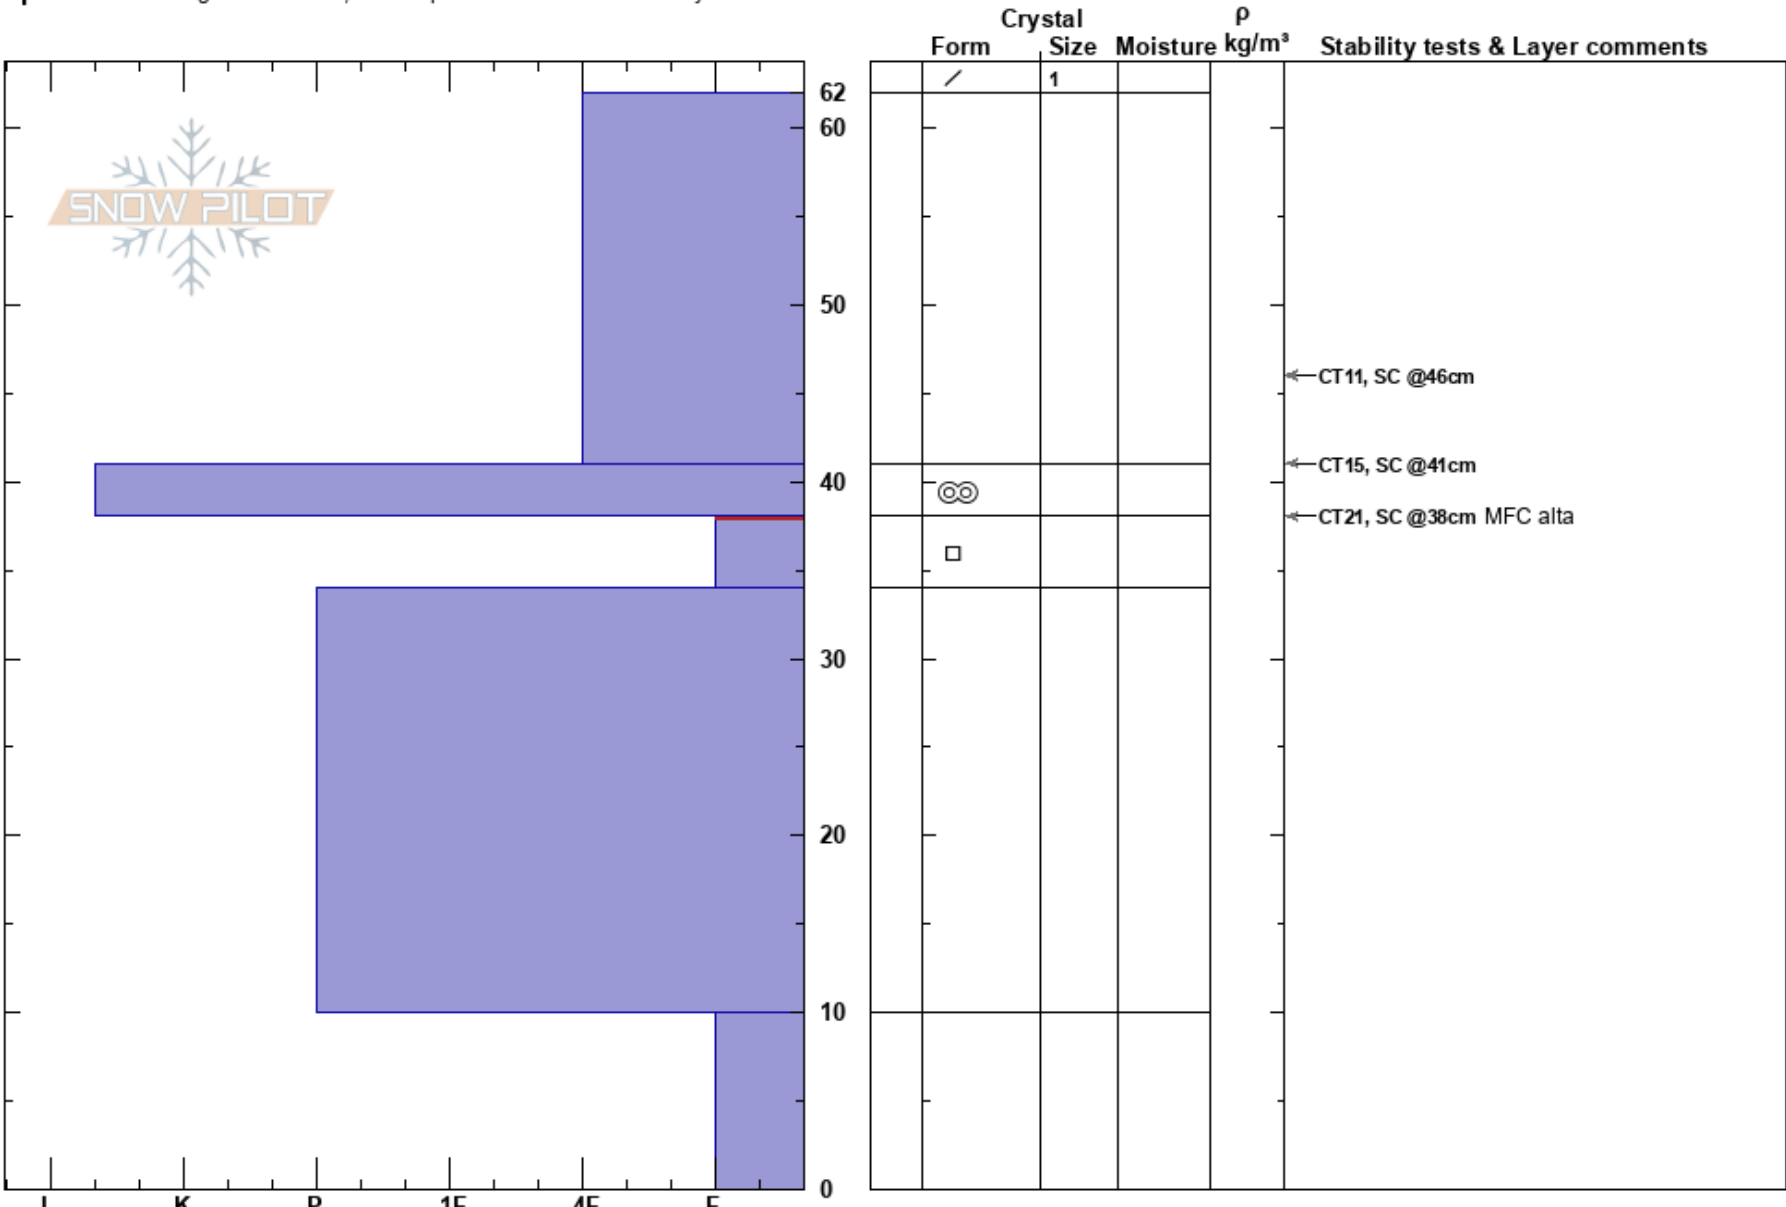

Kellostapuli
 Finland
 Elevation: 458 m
 Aspect: N
 Specifics: Pit dug in a Ski Area; Pit is representative of backcountry

Tuomo Poukkanen
 23/12/2019 - 07:50
 Co-ord:
 Slope Angle: 21°
 Wind Loading: yes

Stability: Good
 Air Temperature:
 Sky Cover: BKN
 Precipitation: S1
 Wind: E

HS:62
 PF:50
 38-34cm:Problematic layer

Notes: Maa kivirakkaa. Paikka huippulaen yläosassa kohti pohjoista.